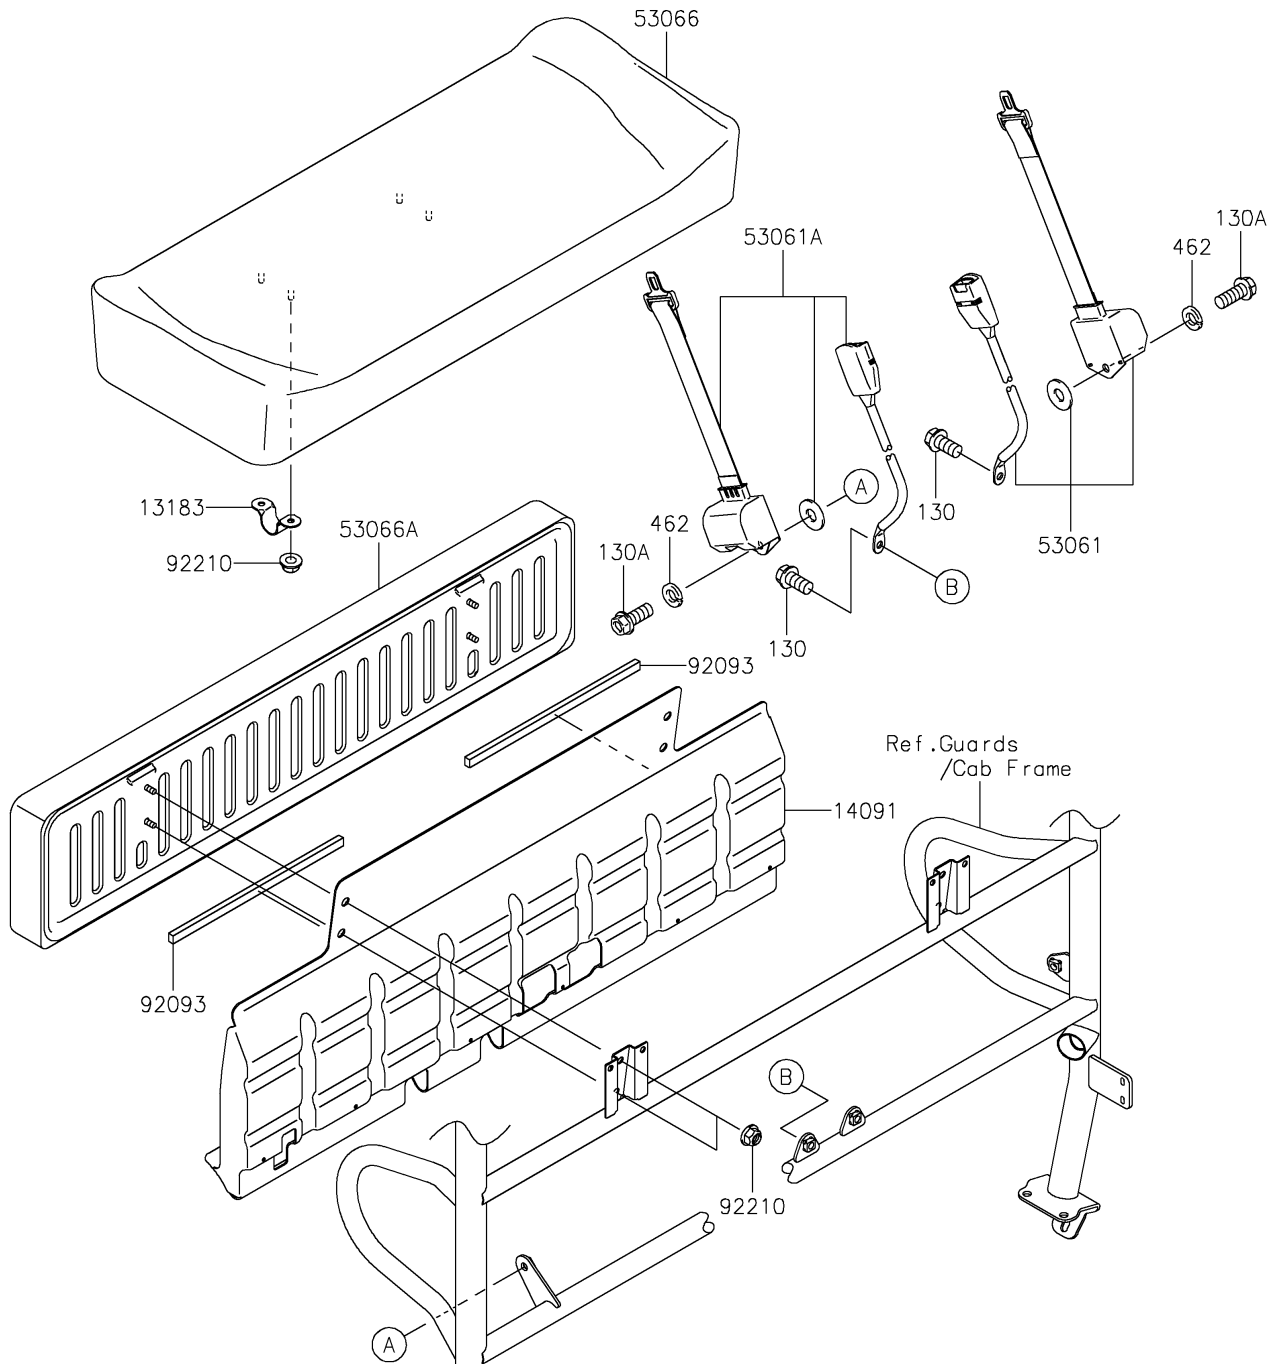

2025 MULE™ 4010 4x4 PARTS DIAGRAM

Seat

F2510

2025 MULE™ 4010 4x4 PARTS LIST

Seat

ITEM NAME	PART NUMBER	QUANTITY
PLATE,SEAT (Ref # 13183)	13183-1400	2
COVER,SEAT BACK (Ref # 14091)	14091-0529	1
BELT-SEAT,FR,RH (Ref # 53061)	53061-0315	1
BELT-SEAT,FR,LH (Ref # 53061A)	53061-0316	1
SEAT-ASSY,FR,LWR,BLACK (Ref # 53066)	53066-0964-MA	1
SEAT-ASSY,BACK,BLACK (Ref # 53066A)	53066-0967-MA	1
SEAL,L=408 (Ref # 92093)	92093-0024	2
NUT,FLANGED,LOCK,8MM (Ref # 92210)	92210-0005	8
BOLT-FLANGED,12X20 (Ref # 130)	130BA1220	2
BOLT-FLANGED,12X25 (Ref # 130A)	130BB1225	2
WASHER-SPRING,12MM (Ref # 462)	462DB1200	2