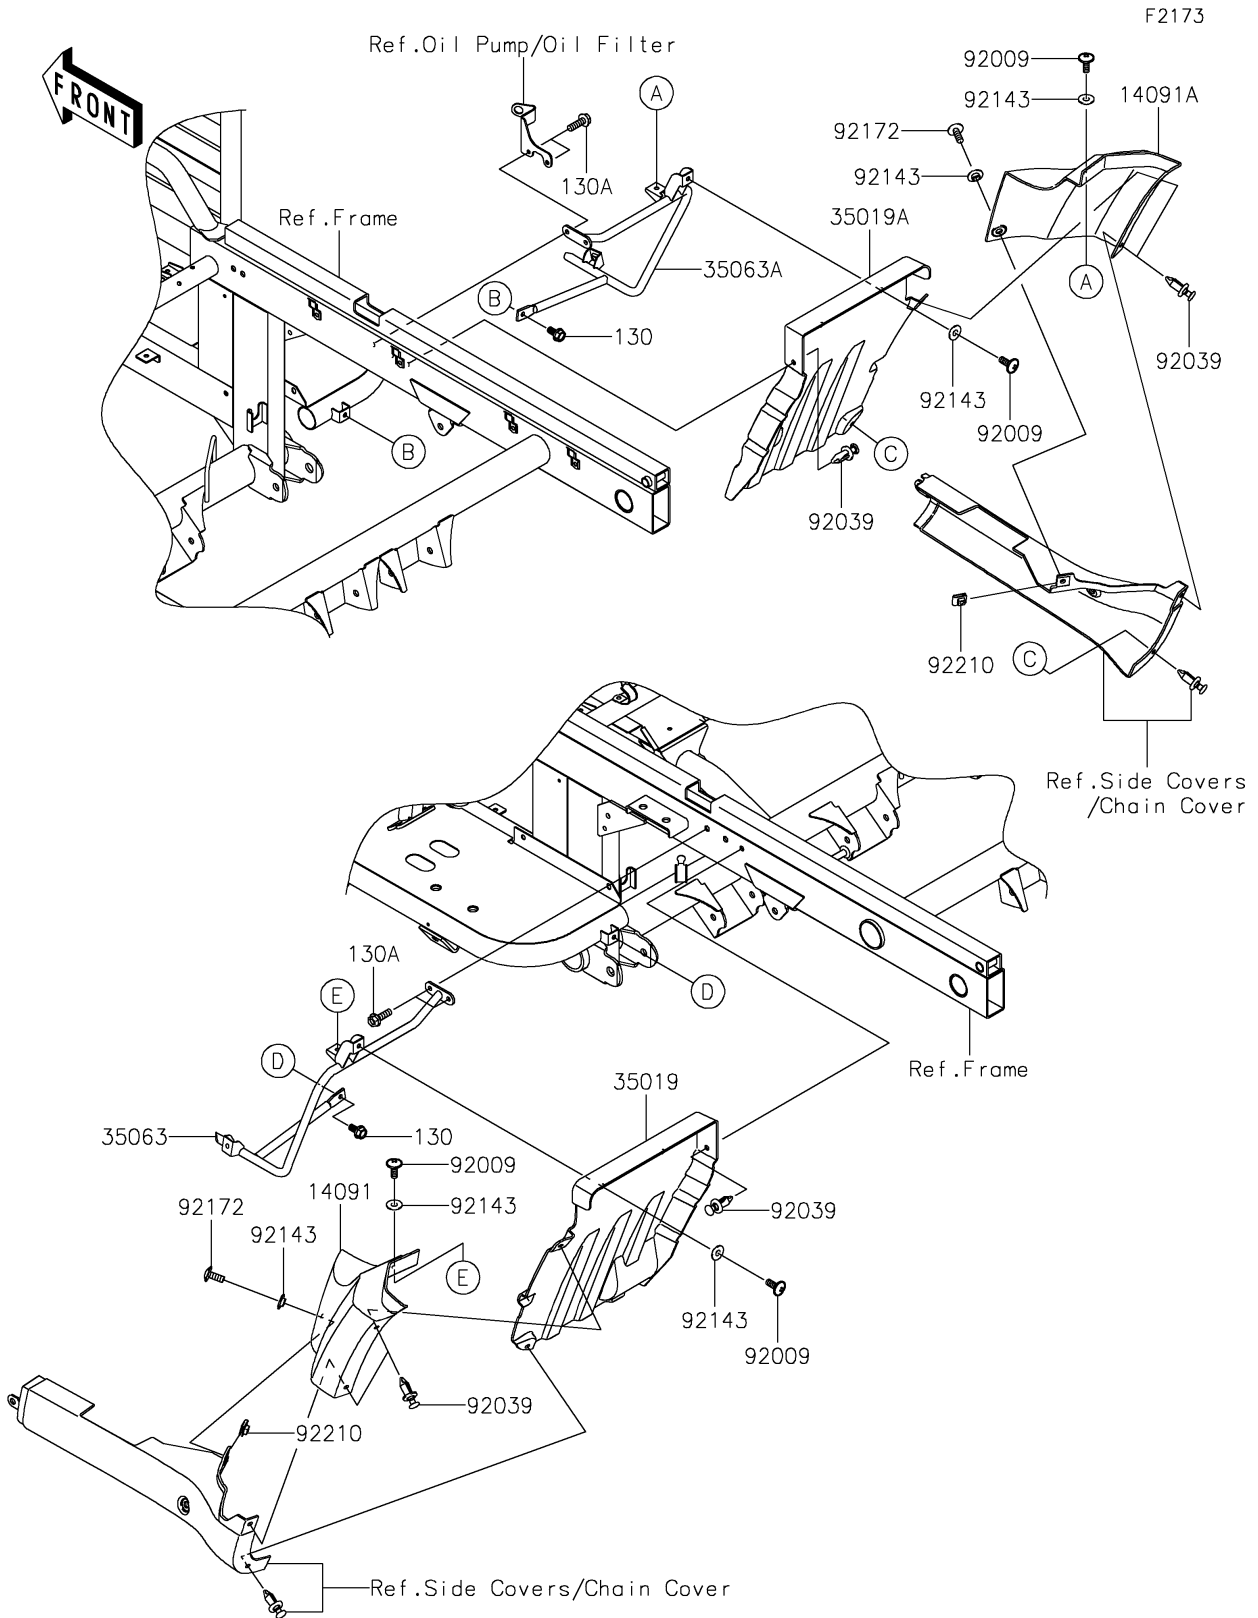

# 2025 MULE™ 4010 4x4 PARTS DIAGRAM

Flap

## 2025 MULE™ 4010 4x4 PARTS LIST

### Flap

ITEM NAME	PART NUMBER	QUANTITY
COVER,REAR FENDER,LWR,LH,F.BLK (Ref # 14091)	14091-0819-6Z	1
COVER,REAR FENDER,LWR,RH,F.BLK (Ref # 14091A)	14091-0820-6Z	1
FLAP,RR,LH (Ref # 35019)	35019-0066	1
FLAP,RR,RH (Ref # 35019A)	35019-0067	1
STAY,RR,LH (Ref # 35063)	35063-0451	1
STAY,RR,RH (Ref # 35063A)	35063-0452	1
SCREW,6X16 (Ref # 92009)	92009-1621	4
RIVET (Ref # 92039)	92039-0776	6
COLLAR (Ref # 92143)	92143-1087	6
SCREW,TAPPING,6X20 (Ref # 92172)	92172-0488	2
NUT,LEAF SPRING,6MM (Ref # 92210)	92210-0624	2
BOLT-FLANGED,6X14 (Ref # 130)	130BA0614	2
BOLT-FLANGED,6X20 (Ref # 130A)	130BA0620	4