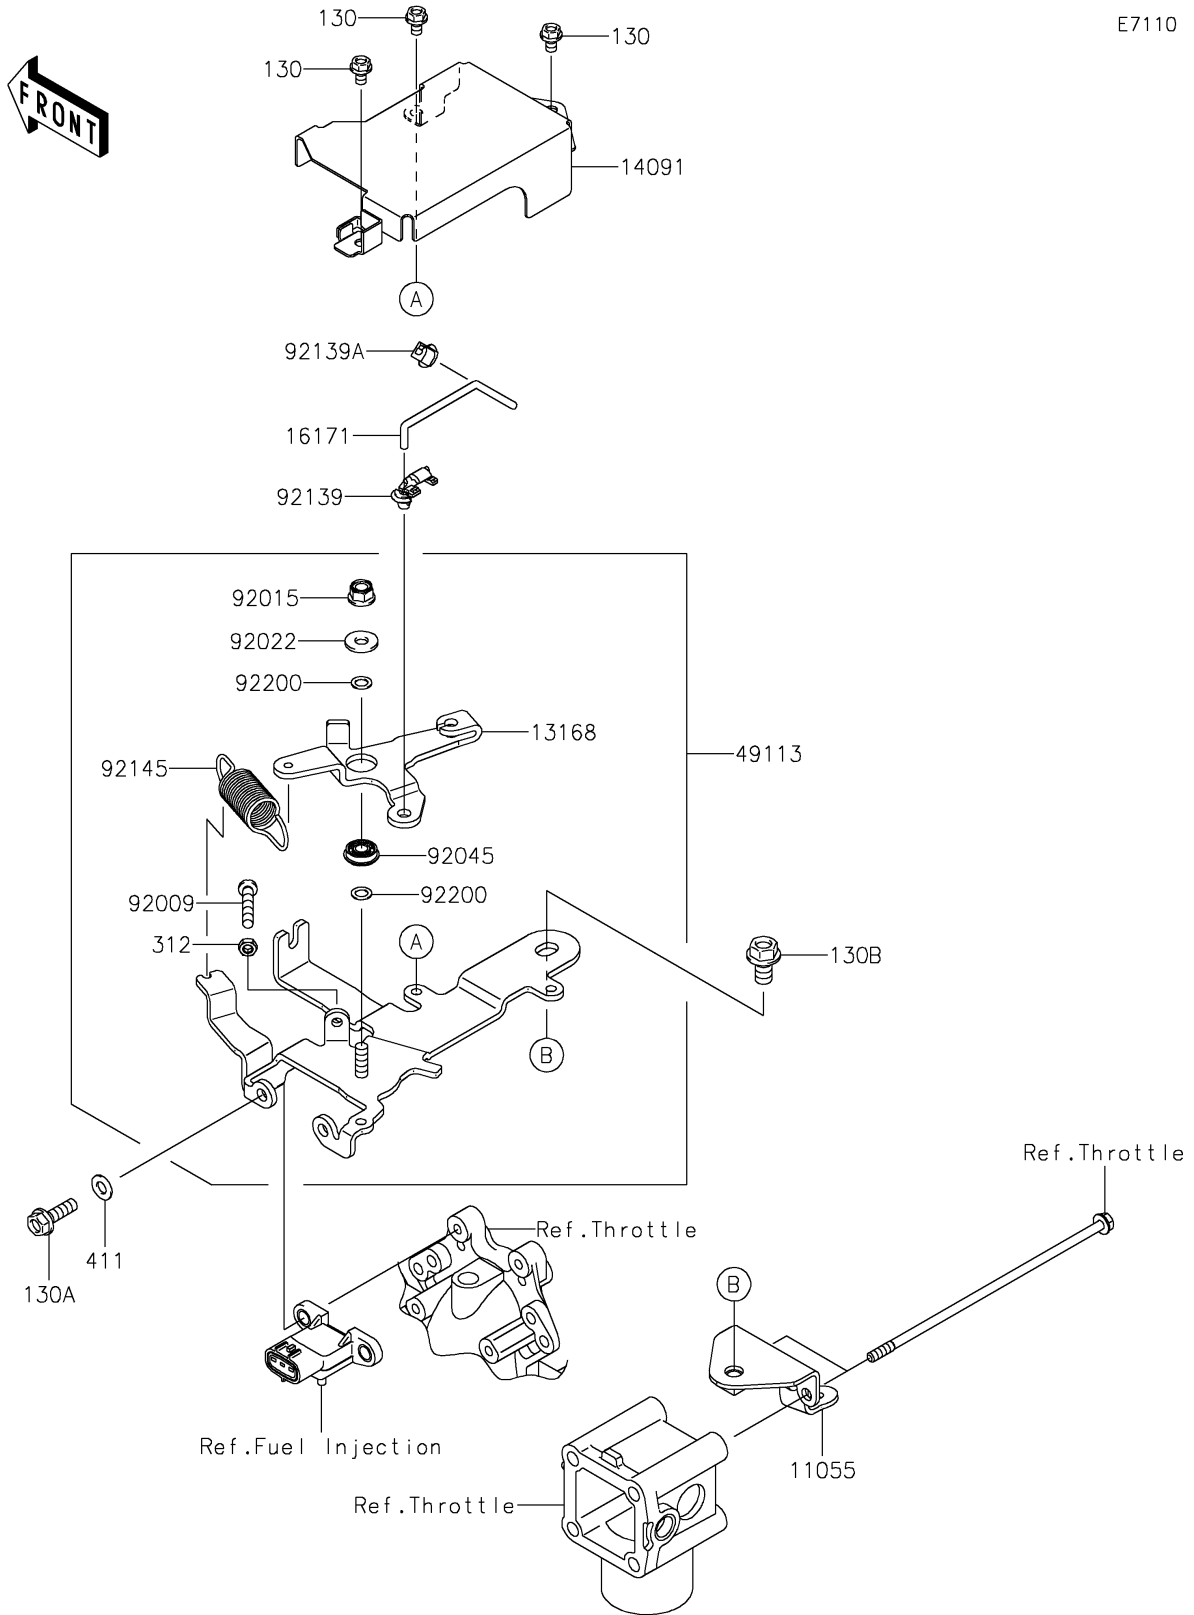

# 2025 MULE™ 4010 4x4 PARTS DIAGRAM

Control

E7110

## 2025 MULE™ 4010 4x4 PARTS LIST

### Control

ITEM NAME	PART NUMBER	QUANTITY
BRACKET (Ref # 11055)	11055-2020	1
LEVER (Ref # 13168)	13168-2509	1
COVER,CONTROL PANEL (Ref # 14091)	14091-1757	1
LINK (Ref # 16171)	16171-2105	1
PANEL-COMP-CONTROL (Ref # 49113)	49113-2211	1
SCREW,5X30 (Ref # 92009)	92009-2381	1
NUT,LOCK,FLANGED,6MM (Ref # 92015)	92015-1339	1
WASHER (Ref # 92022)	92022-2247	1
BEARING-BALL,696ZZ1NR MC3 (Ref # 92045)	92045-2223	1
BUSHING,CONT-PANEL (Ref # 92139)	92139-2060	1
BUSHING,THROTTLE-BODY (Ref # 92139A)	92139-2061	1
SPRING (Ref # 92145)	92145-2186	1
WASHER,6.2X10X0.5 (Ref # 92200)	92200-2083	2
BOLT-FLANGED,5X8 (Ref # 130)	130BA0508	3
BOLT-FLANGED,6X20 (Ref # 130A)	130BA0620	2
BOLT-FLANGED,8X14 (Ref # 130B)	130BA0814	1
NUT-HEX,5MM (Ref # 312)	312AA0500	1
WASHER-PLAIN,6MM (Ref # 411)	411AB0600	2