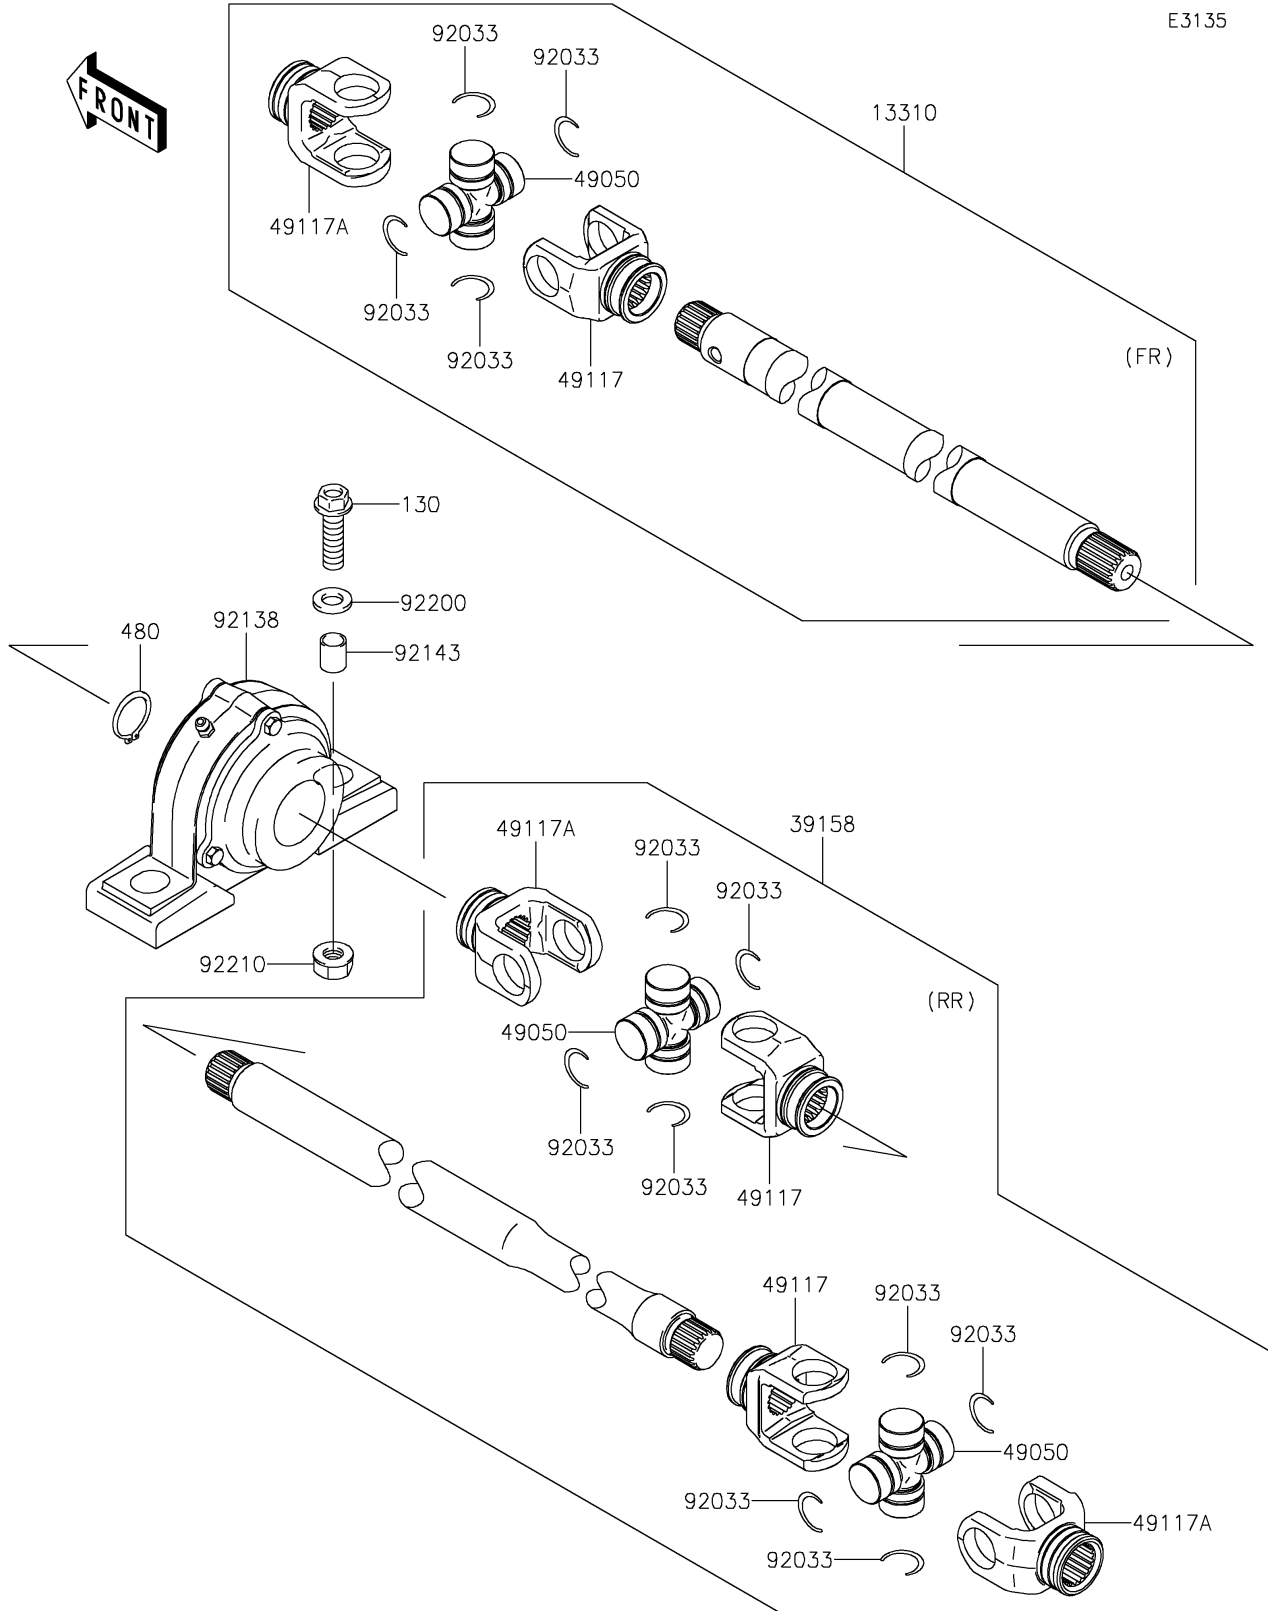

2025 MULE™ 4010 4x4 PARTS DIAGRAM

Drive Shaft-Propeller

E3135

2025 MULE™ 4010 4x4 PARTS LIST

Drive Shaft-Propeller

ITEM NAME	PART NUMBER	QUANTITY
SHAFT-ASSY (Ref # 13310)	13310-0572	1
SHAFT-ASSY-DRIVE (Ref # 39158)	39158-0304	1
SPIDER (Ref # 49050)	49050-1075	3
YOKE,DRIVE (Ref # 49117)	49117-0598	3
YOKE,DRIVE (Ref # 49117A)	49117-0599	3
RING-SNAP (Ref # 92033)	92033-1030	12
BEARING-COMP (Ref # 92138)	92138-1052	1
COLLAR,10.3X12.7X15 (Ref # 92143)	92143-1634	2
WASHER,10.5X19X2.3 (Ref # 92200)	92200-1042	2
NUT,LOCK,10MM (Ref # 92210)	92210-1204	2
BOLT-FLANGED,10X35 (Ref # 130)	130BA1035	2
CIRCLIP-TYPE-C,25MM (Ref # 480)	480J2500	1