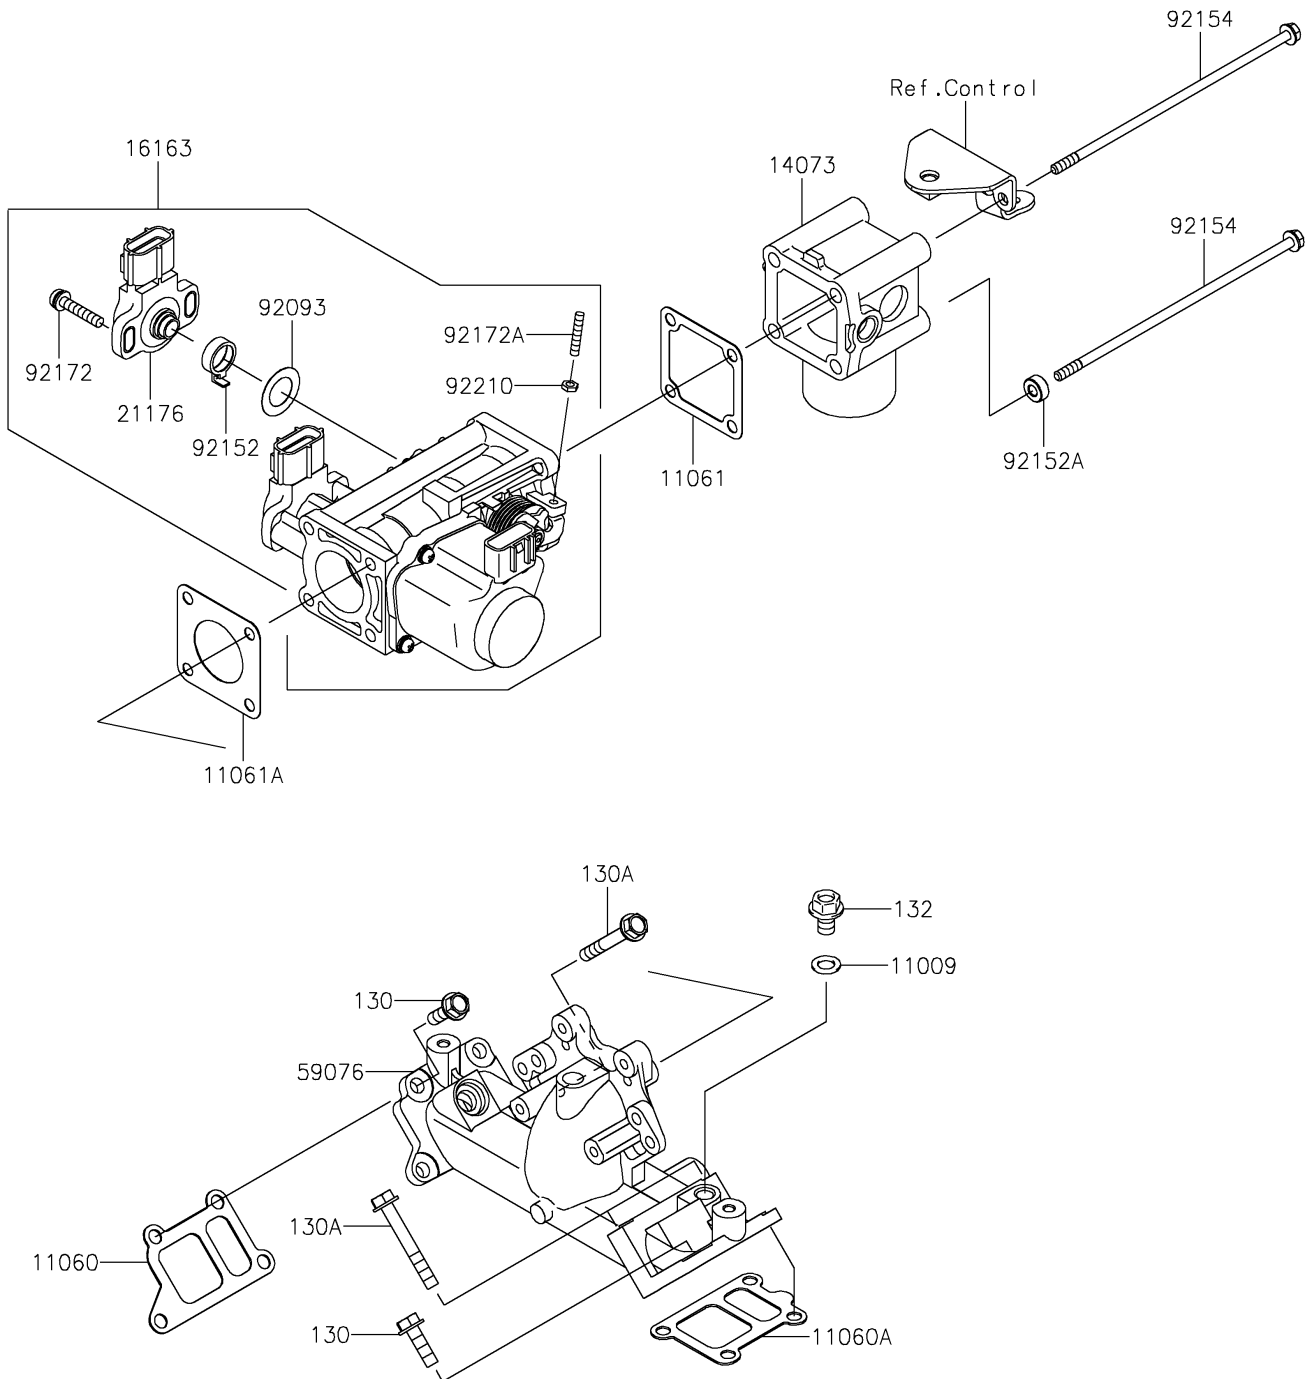

2024 MULE™ 4010 4x4 PARTS DIAGRAM

Throttle

E1510

2024 MULE™ 4010 4x4 PARTS LIST

Throttle

ITEM NAME	PART NUMBER	QUANTITY
GASKET,8.2X14X1.0 (Ref # 11009)	11009-1344	1
GASKET,INTAKE MANIFOLD (Ref # 11060)	11060-2087	1
GASKET,INTAKE MANIFOLD (Ref # 11060A)	11060-2088	1
GASKET (Ref # 11061)	11061-0861	1
GASKET (Ref # 11061A)	11061-2179	1
DUCT (Ref # 14073)	14073-0780	1
THROTTLE-ASSY (Ref # 16163)	16163-0949	1
SENSOR (Ref # 21176)	21176-2112	1
MANIFOLD-INTAKE (Ref # 59076)	59076-0718	1
SEAL (Ref # 92093)	92093-2133	1
COLLAR (Ref # 92152)	92152-2093	1
COLLAR,LWR SIDE (Ref # 92152A)	92152-2333	2
BOLT,FLANGED,6X195 (Ref # 92154)	92154-2653	4
SCREW (Ref # 92172)	92172-0254	2
SCREW (Ref # 92172A)	92172-2106	1
NUT (Ref # 92210)	92210-2120	1
BOLT-FLANGED,6X20 (Ref # 130)	130BA0620	5
BOLT-FLANGED,6X45 (Ref # 130A)	130CA0645	3
BOLT-FLANGED-SMALL,8X12 (Ref # 132)	132BB0812	1