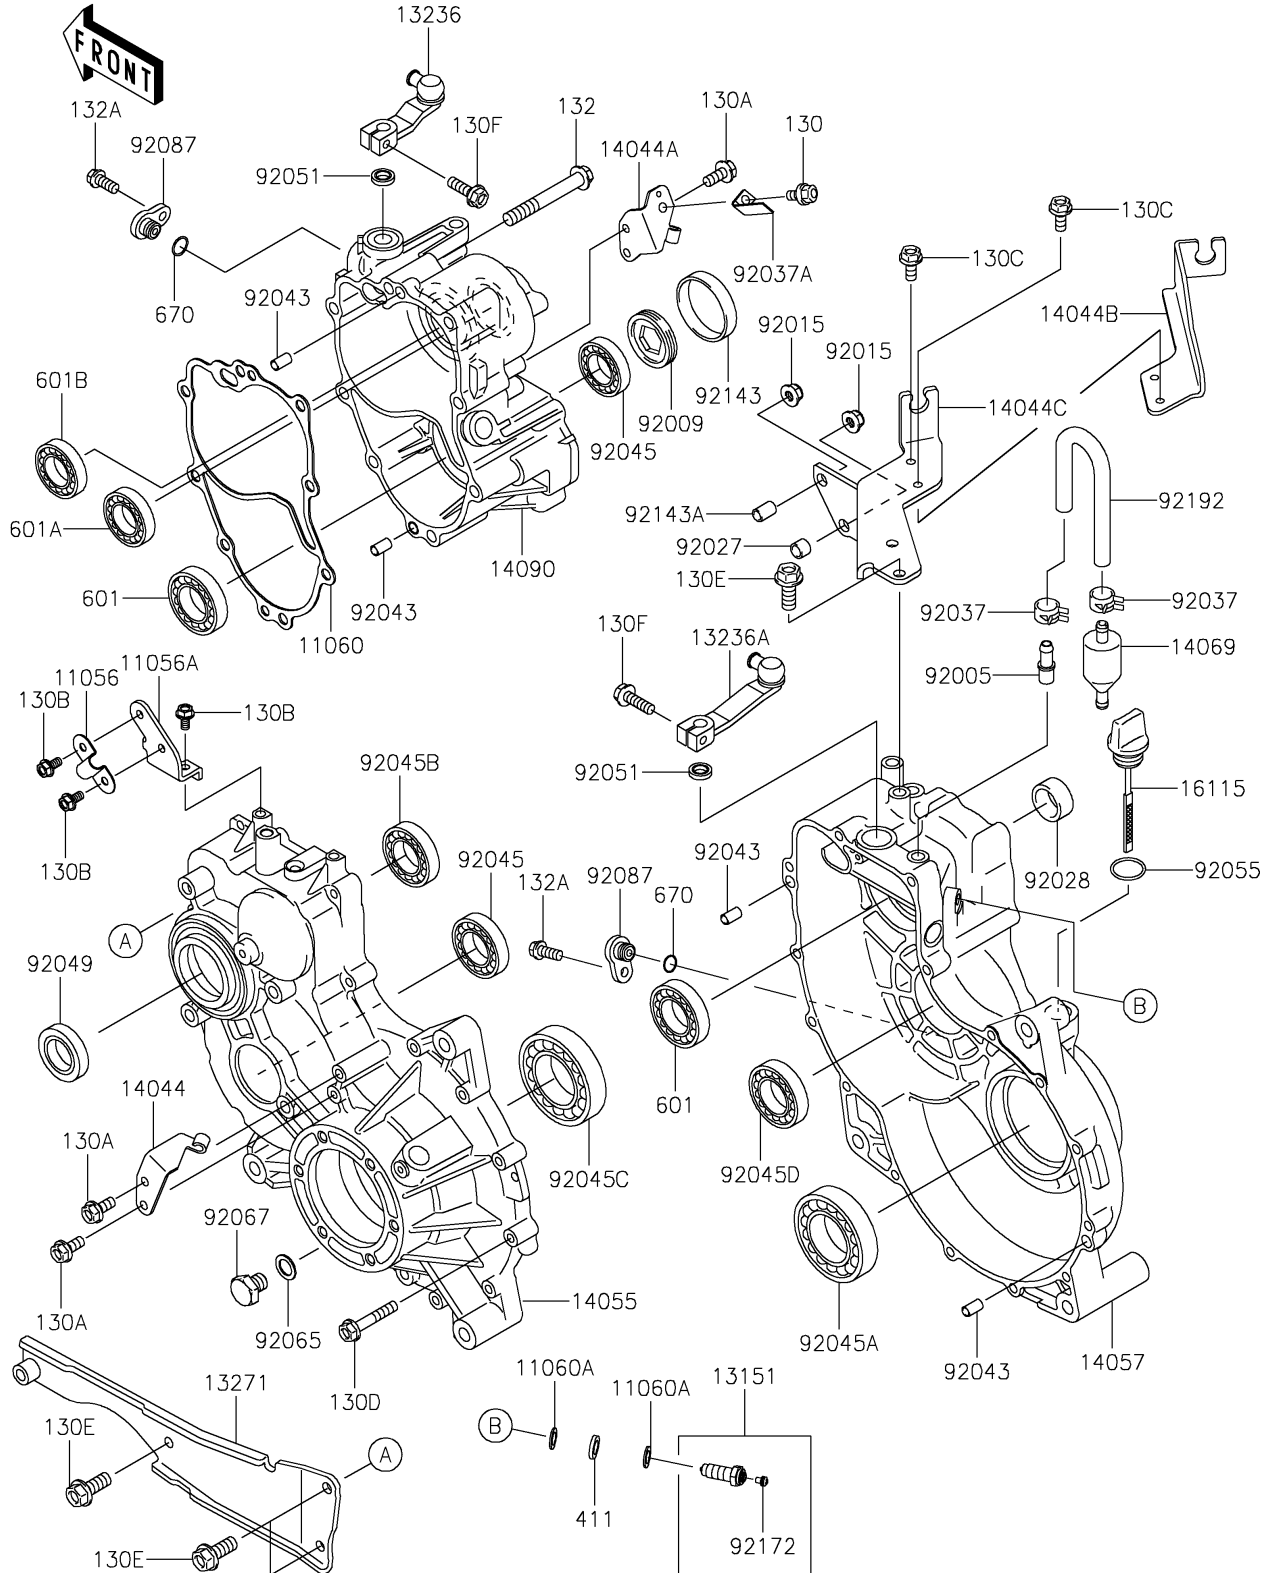

2025 MULE™ 4010 4x4 PARTS DIAGRAM

Gear Box

E1450

2025 MULE™ 4010 4x4 PARTS LIST

Gear Box

ITEM NAME	PART NUMBER	QUANTITY
BRACKET,OIL PIPE (Ref # 11056)	11056-4139	1
BRACKET,OIL PIPE (Ref # 11056A)	11056-4140	1
GASKET,GEAR CASE COVER (Ref # 11060)	11060-1310	1
GASKET (Ref # 11060A)	11060-1966	2
SWITCH-COMP (Ref # 13151)	13151-1093	1
LEVER-COMP (Ref # 13236)	13236-1363	1
LEVER-COMP (Ref # 13236A)	13236-1372	1
PLATE (Ref # 13271)	13271-1604	1
HOLDER-CABLE (Ref # 14044)	14044-0003	1
HOLDER-CABLE (Ref # 14044A)	14044-0004	1
HOLDER-CABLE,HI/LOW (Ref # 14044B)	14044-1075	1
HOLDER-CABLE (Ref # 14044C)	14044-1098	1
CASE-GEAR,LH (Ref # 14055)	14055-0035	1
CASE-COMP-GEAR,RH (Ref # 14057)	14057-0011	1
BREATHER (Ref # 14069)	14069-1051	1
COVER,GEAR CASE,HI/LOW (Ref # 14090)	14090-1238	1
CAP-OIL FILLER (Ref # 16115)	16115-1060	1
FITTING,BREATHER (Ref # 92005)	92005-1127	1
SCREW,55MM (Ref # 92009)	92009-1290	1
NUT,8MM (Ref # 92015)	92015-1432	2
COLLAR,8.8X12X9 (Ref # 92027)	92027-1568	1
BUSHING,23X30X13 (Ref # 92028)	92028-132	1
CLAMP,TUBE (Ref # 92037)	92037-1505	2
CLAMP (Ref # 92037A)	92037-1680	1
PIN,6.2X8X14 (Ref # 92043)	92043-1263	4
BEARING-BALL,TMB304CCM (Ref # 92045)	92045-1142	2
BEARING-BALL,6010CM (Ref # 92045A)	92045-1162	1
BEARING-BALL,62/28 (Ref # 92045B)	92045-1207	1
BEARING-BALL,6210CM (Ref # 92045C)	92045-1213	1