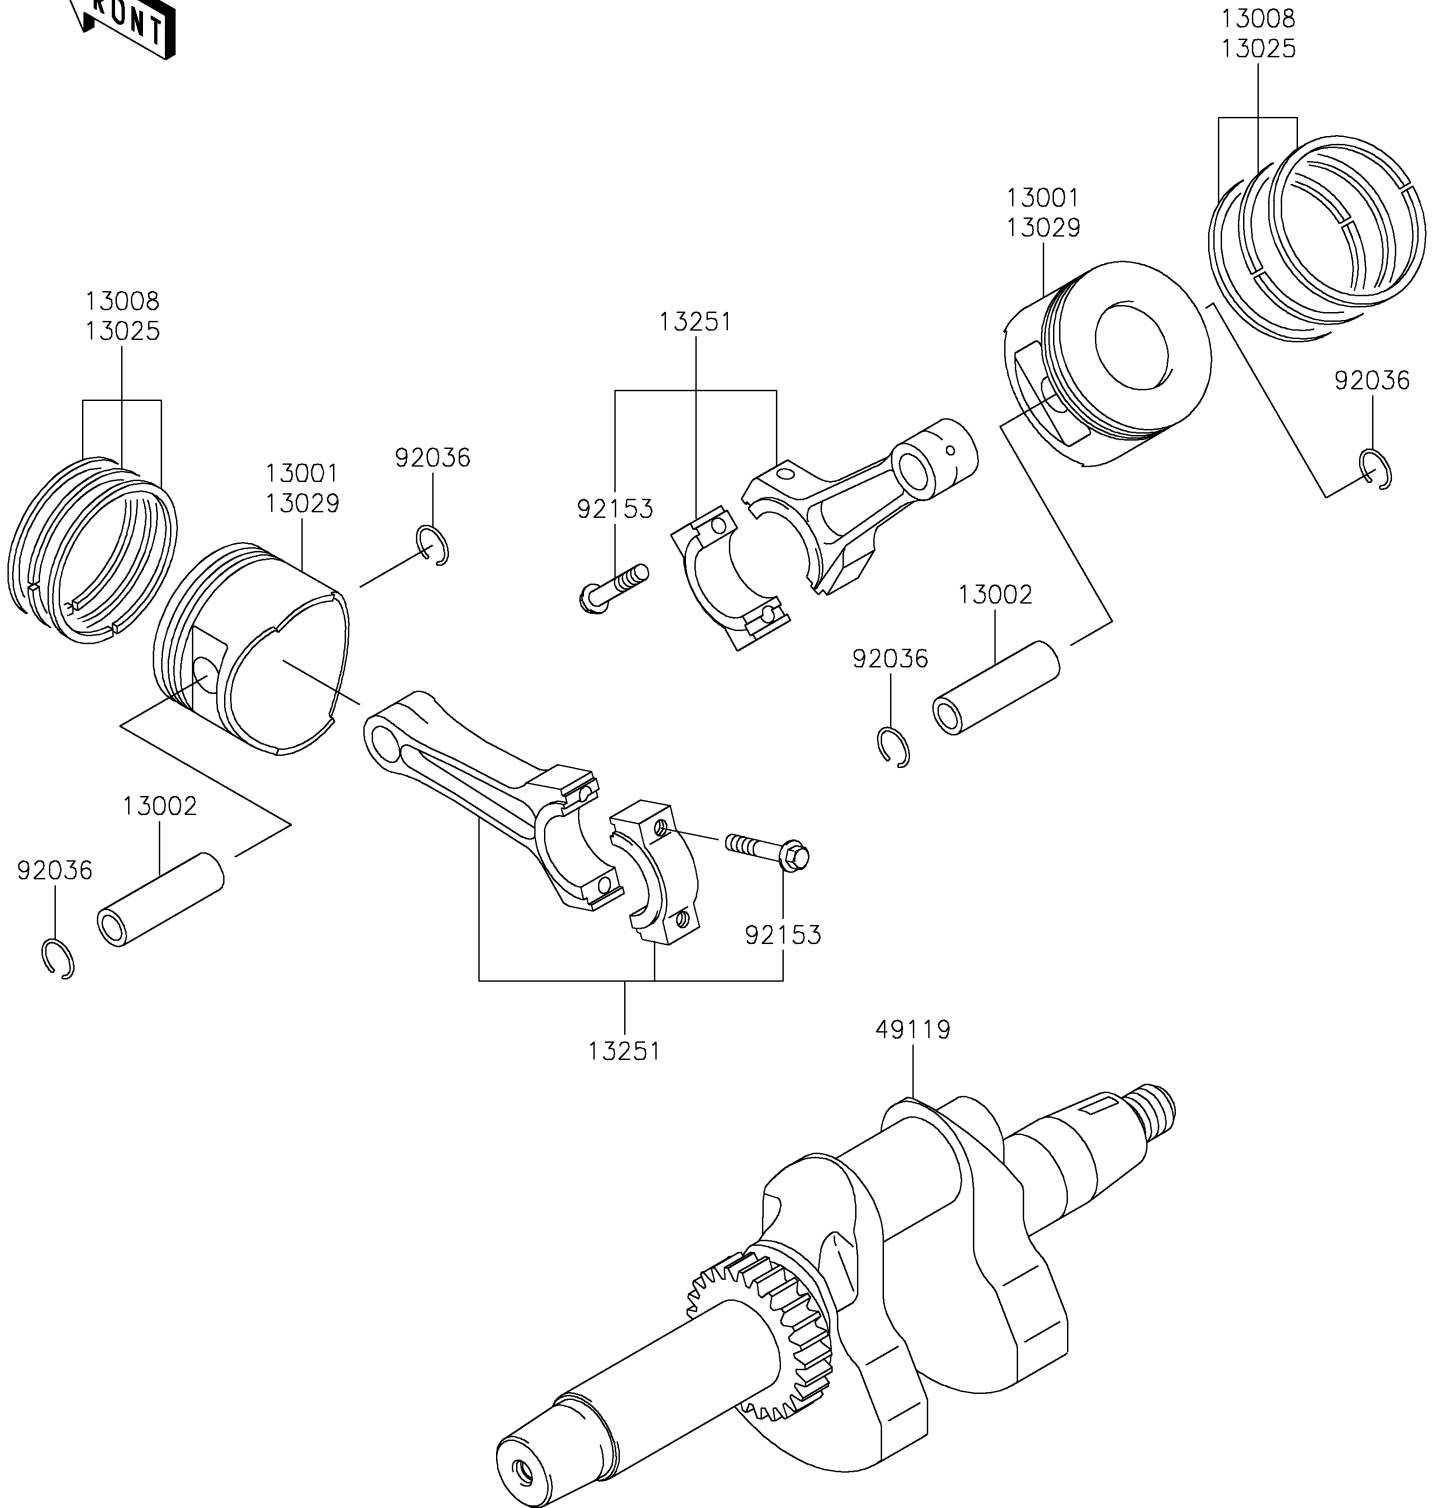

2025 MULE™ 4010 4x4 PARTS DIAGRAM

Crankshaft/Piston(s)

E1320

2025 MULE™ 4010 4x4 PARTS LIST

Crankshaft/Piston(s)

ITEM NAME	PART NUMBER	QUANTITY
PISTON-ENGINE (Ref # 13001)	13001-2210	2
PIN-PISTON (Ref # 13002)	13002-1013	2
RING-SET-PISTON,STD (Ref # 13008)	13008-6025	2
RING-SET-PISTON L,0.50 (Ref # 13025)	13025-6008	AR
PISTON-ENGINE L,0.50 (Ref # 13029)	13029-0033	AR
ROD-ASSY-CONNECTING (Ref # 13251)	13251-0737	2
CRANKSHAFT-ASSY (Ref # 49119)	49119-0015	1
RING-SNAP,PISTON PIN (Ref # 92036)	92036-021	4
BOLT,7X35.2 (Ref # 92153)	92153-2054	4