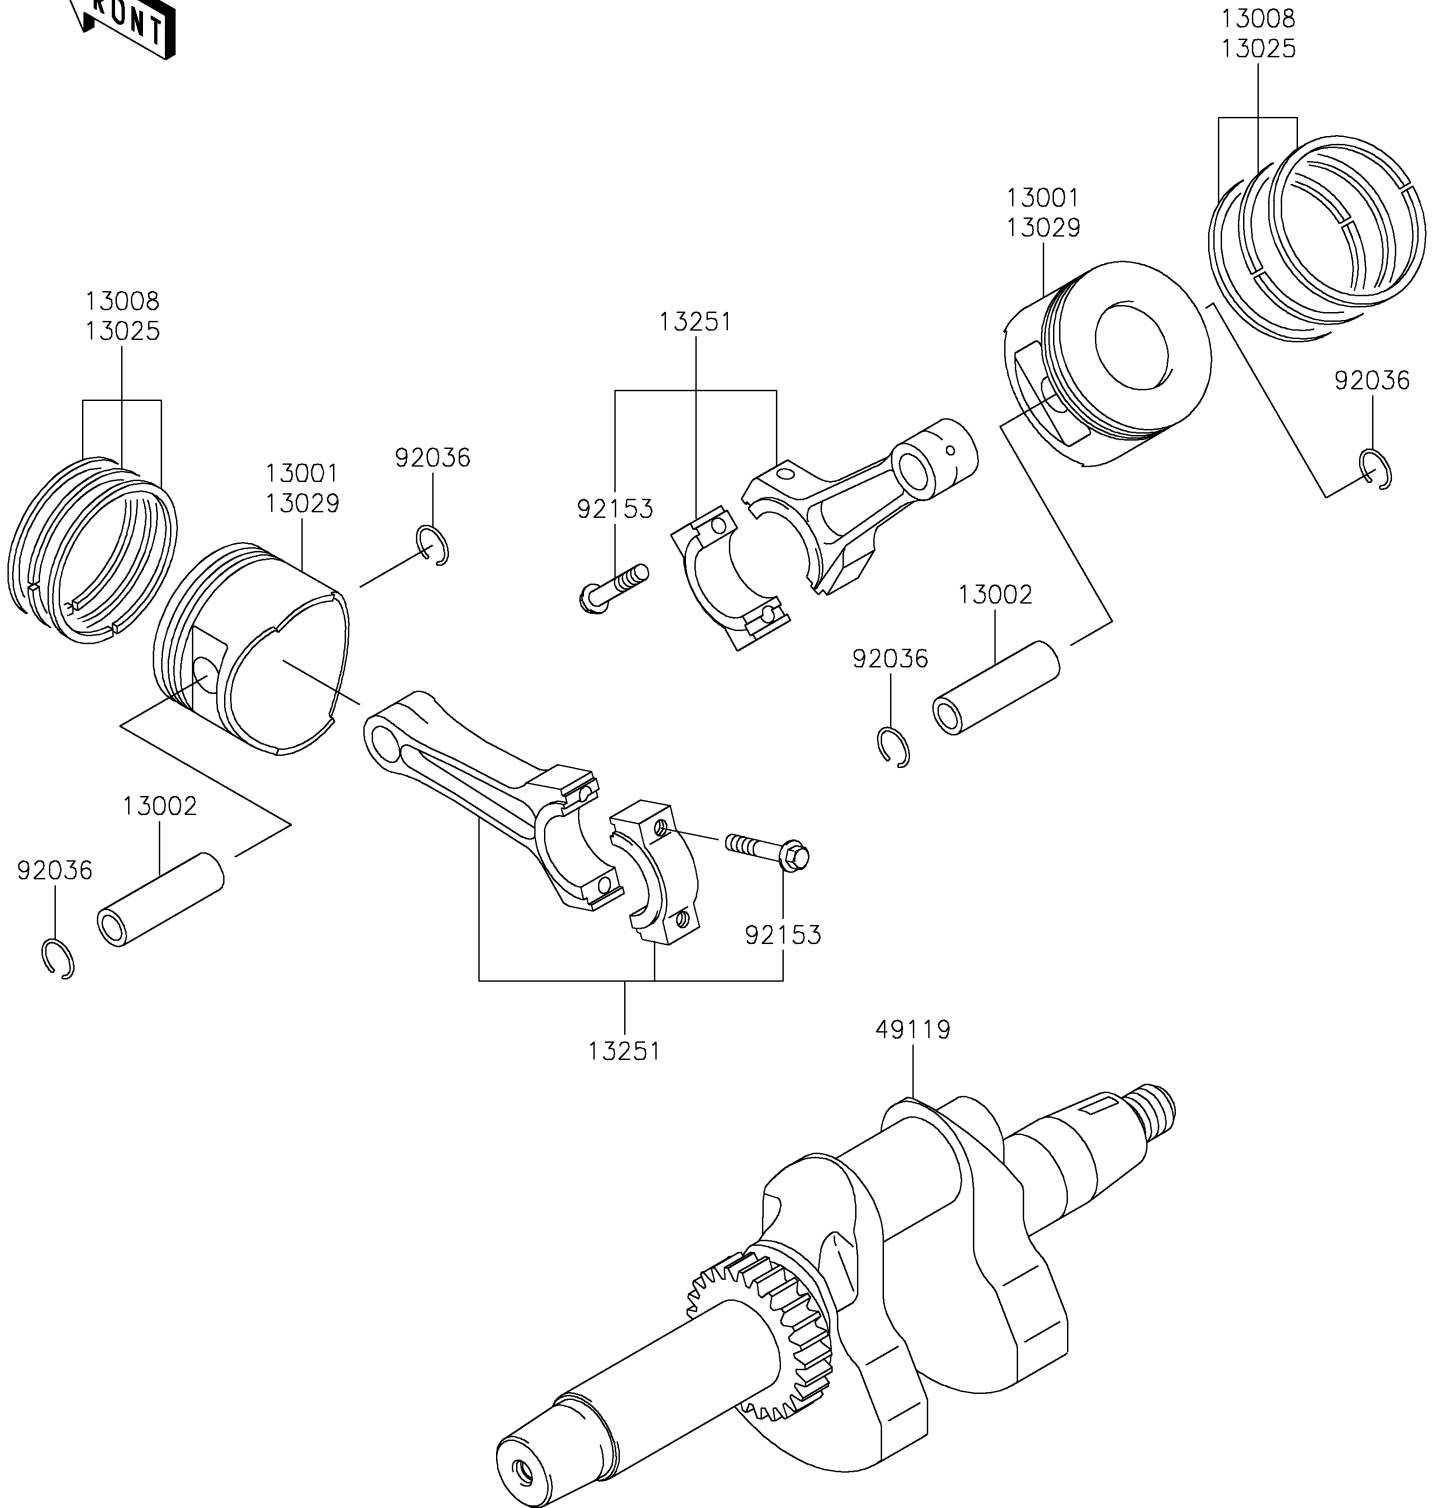

2024 MULE™ 4010 4x4 PARTS DIAGRAM

Crankshaft/Piston(s)

E1320

2024 MULE™ 4010 4x4 PARTS LIST

Crankshaft/Piston(s)

ITEM NAME	PART NUMBER	QUANTITY
PISTON-ENGINE (Ref # 13001)	13001-2210	2
PIN-PISTON (Ref # 13002)	13002-1013	2
RING-SET-PISTON,STD (Ref # 13008)	13008-6025	2
RING-SET-PISTON L,0.50 (Ref # 13025)	13025-6008	AR
PISTON-ENGINE L,0.50 (Ref # 13029)	13029-0033	AR
ROD-ASSY-CONNECTING (Ref # 13251)	13251-0737	2
CRANKSHAFT-ASSY (Ref # 49119)	49119-0015	1
RING-SNAP,PISTON PIN (Ref # 92036)	92036-021	4
BOLT,7X35.2 (Ref # 92153)	92153-2054	4