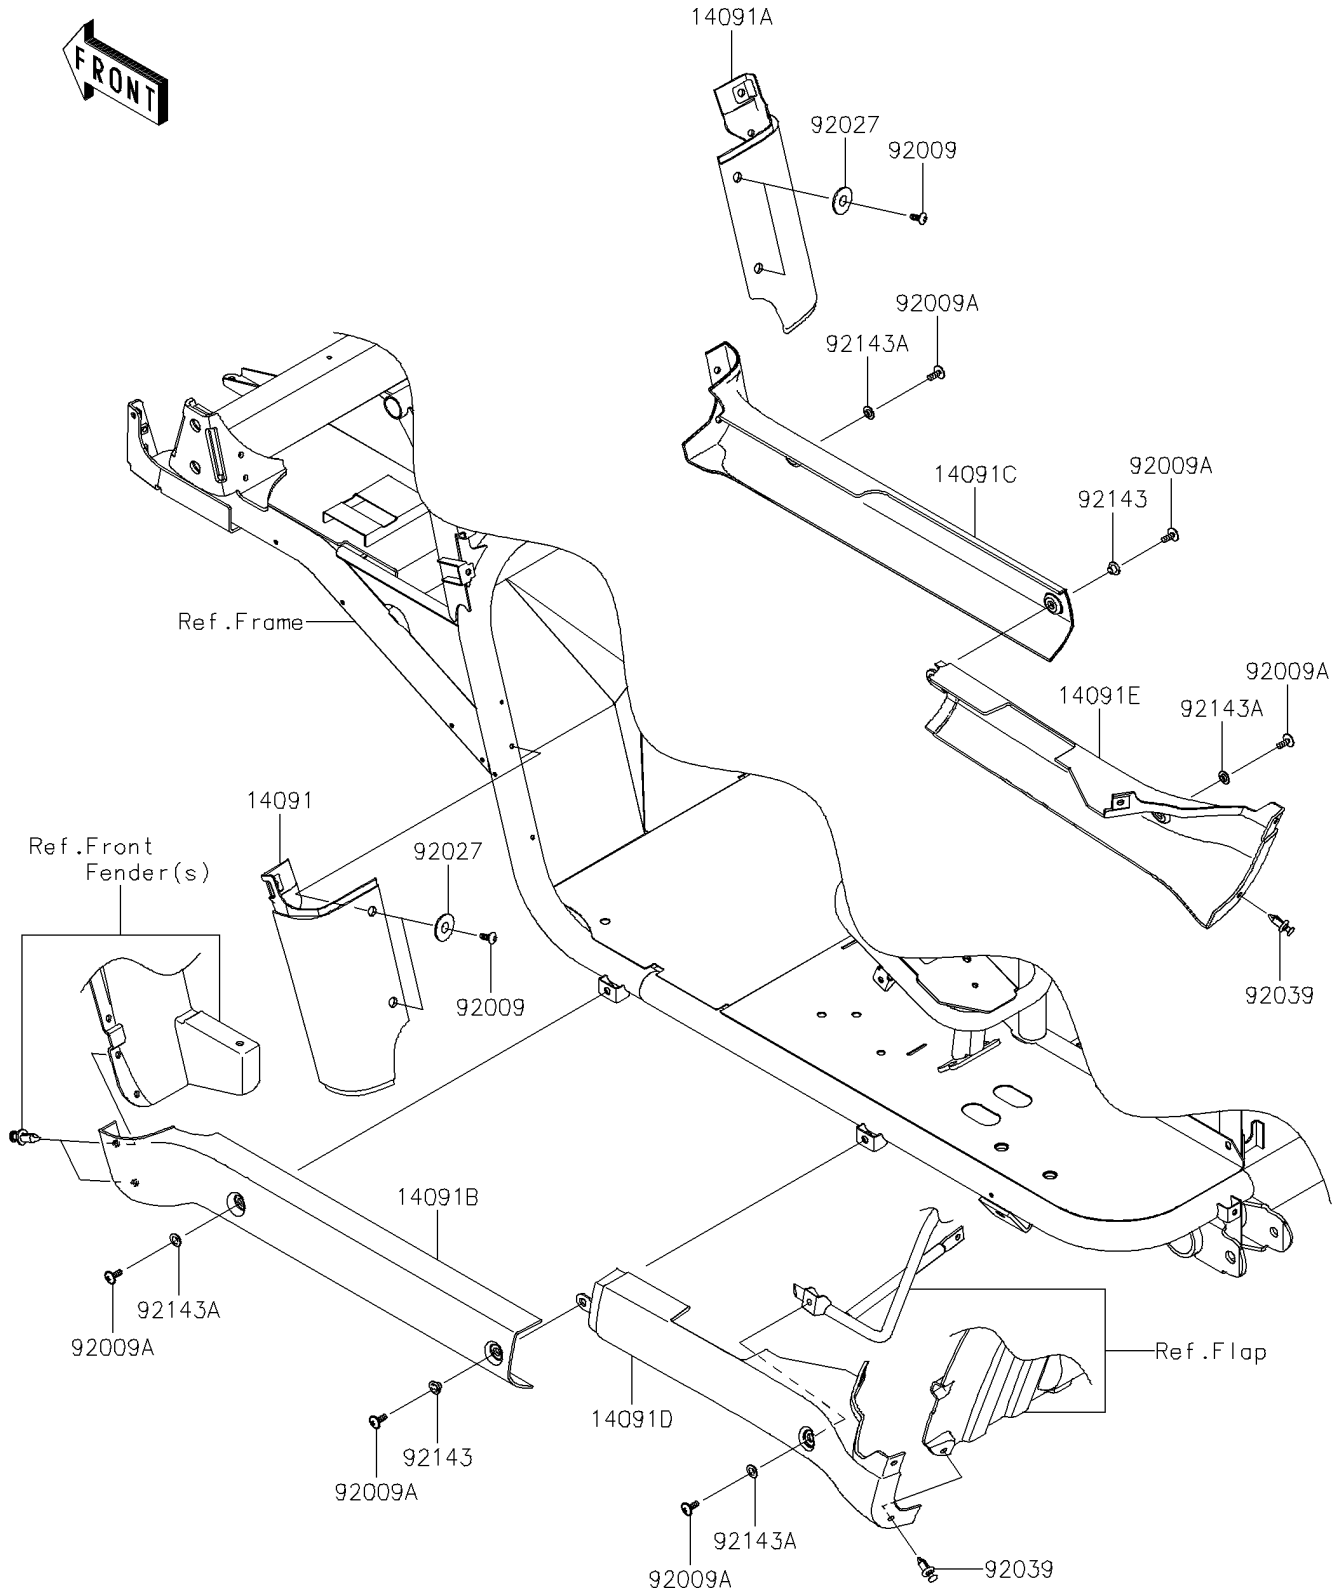

2025 MULE™ 4010 4x4 FE PARTS DIAGRAM

Side Covers/Chain Cover

F2610

2025 MULE™ 4010 4x4 FE PARTS LIST

Side Covers/Chain Cover

ITEM NAME	PART NUMBER	QUANTITY
COVER,FR FENDER,LWR,LH,F.BLACK (Ref # 14091)	14091-0821-6Z	1
COVER,FR FENDER,LWR,RH,F.BLACK (Ref # 14091A)	14091-0822-6Z	1
COVER,SIDE STEP,FR,LH,F.BLACK (Ref # 14091B)	14091-0823-6Z	1
COVER,SIDE STEP,FR,RH,F.BLACK (Ref # 14091C)	14091-0824-6Z	1
COVER,SIDE STEP,RR,LH,F.BLACK (Ref # 14091D)	14091-0900-6Z	1
COVER,SIDE STEP,RR,RH,F.BLACK (Ref # 14091E)	14091-0901-6Z	1
SCREW,TAPPING,6X16 (Ref # 92009)	92009-1166	4
SCREW,6X16 (Ref # 92009A)	92009-1621	6
COLLAR,L=4.7 (Ref # 92027)	92027-1964	4
RIVET (Ref # 92039)	92039-0776	2
COLLAR (Ref # 92143)	92143-1057	2
COLLAR (Ref # 92143A)	92143-1087	4