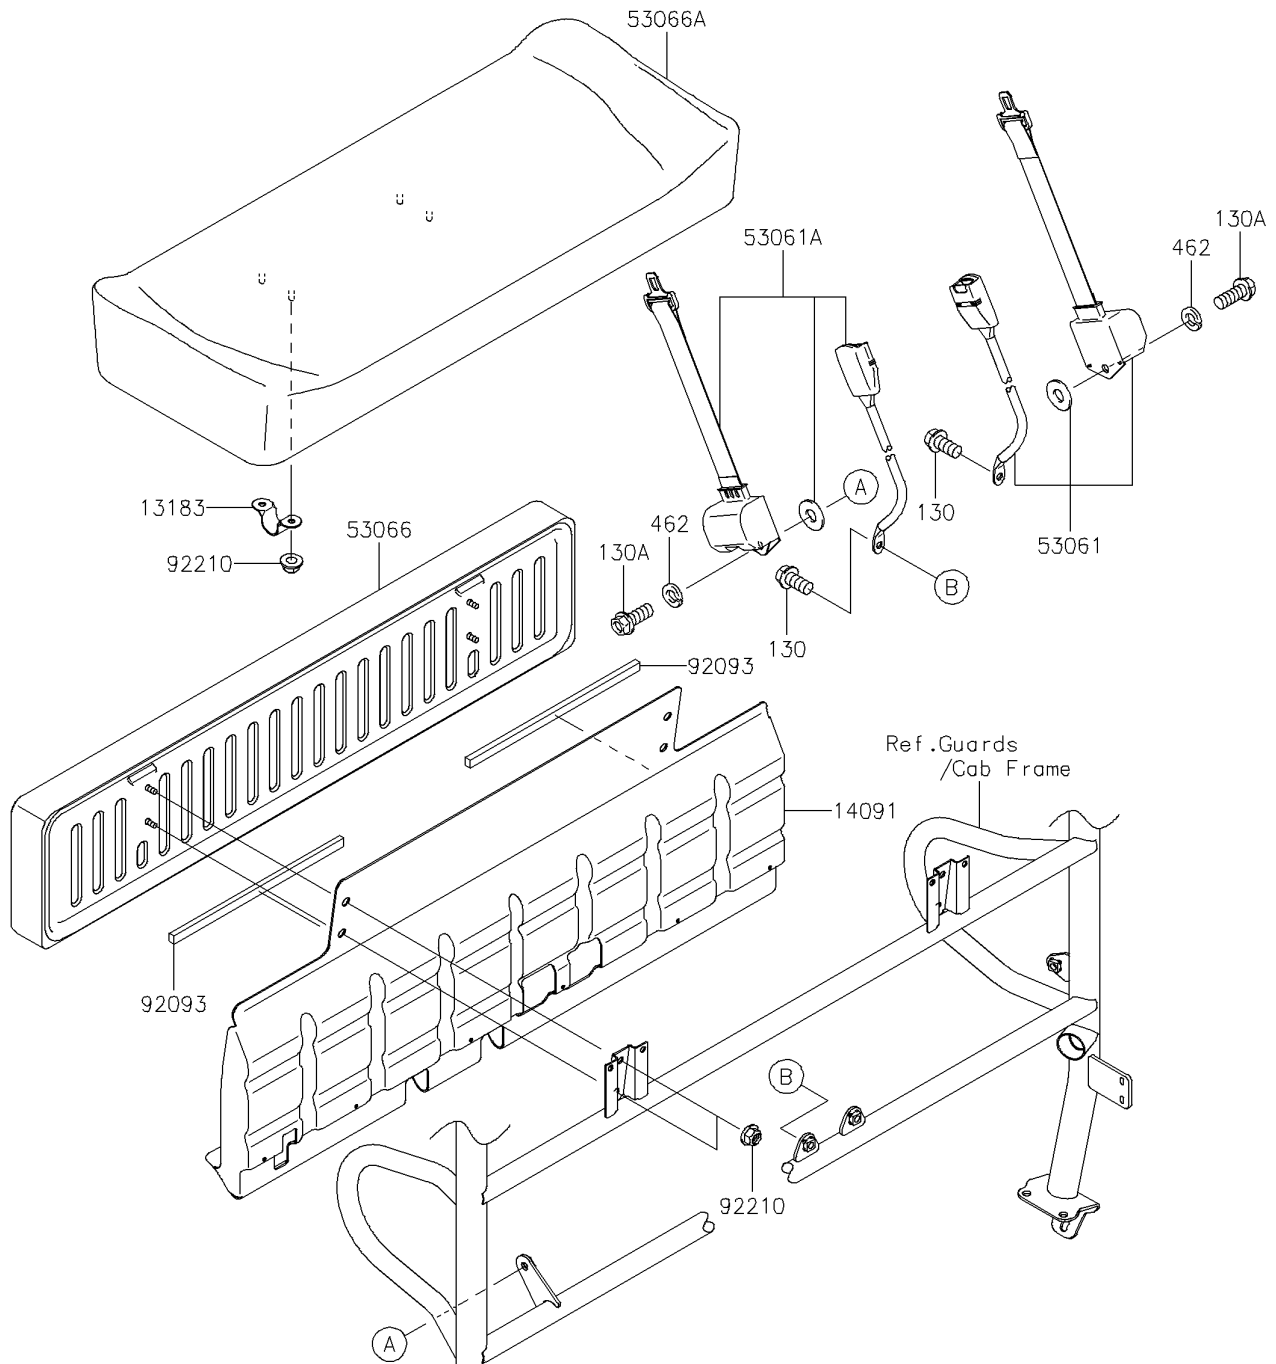

2025 MULE™ 4010 4x4 FE PARTS DIAGRAM

Seat

F2510

2025 MULE™ 4010 4x4 FE PARTS LIST

Seat

ITEM NAME	PART NUMBER	QUANTITY
PLATE,SEAT (Ref # 13183)	13183-1400	2
COVER,SEAT BACK (Ref # 14091)	14091-0529	1
BELT-SEAT,FR,RH (Ref # 53061)	53061-0355	1
BELT-SEAT,FR,LH (Ref # 53061A)	53061-0356	1
SEAT-ASSY,BACK,BLACK (Ref # 53066)	53066-0241-MA	1
SEAT-ASSY,FR,LWR,BLACK (Ref # 53066A)	53066-0274-MA	1
SEAL,L=408 (Ref # 92093)	92093-0024	2
NUT,FLANGED,LOCK,8MM (Ref # 92210)	92210-0005	8
BOLT-FLANGED,12X20 (Ref # 130)	130BA1220	2
BOLT-FLANGED,12X25 (Ref # 130A)	130BB1225	2
WASHER-SPRING,12MM (Ref # 462)	462DB1200	2