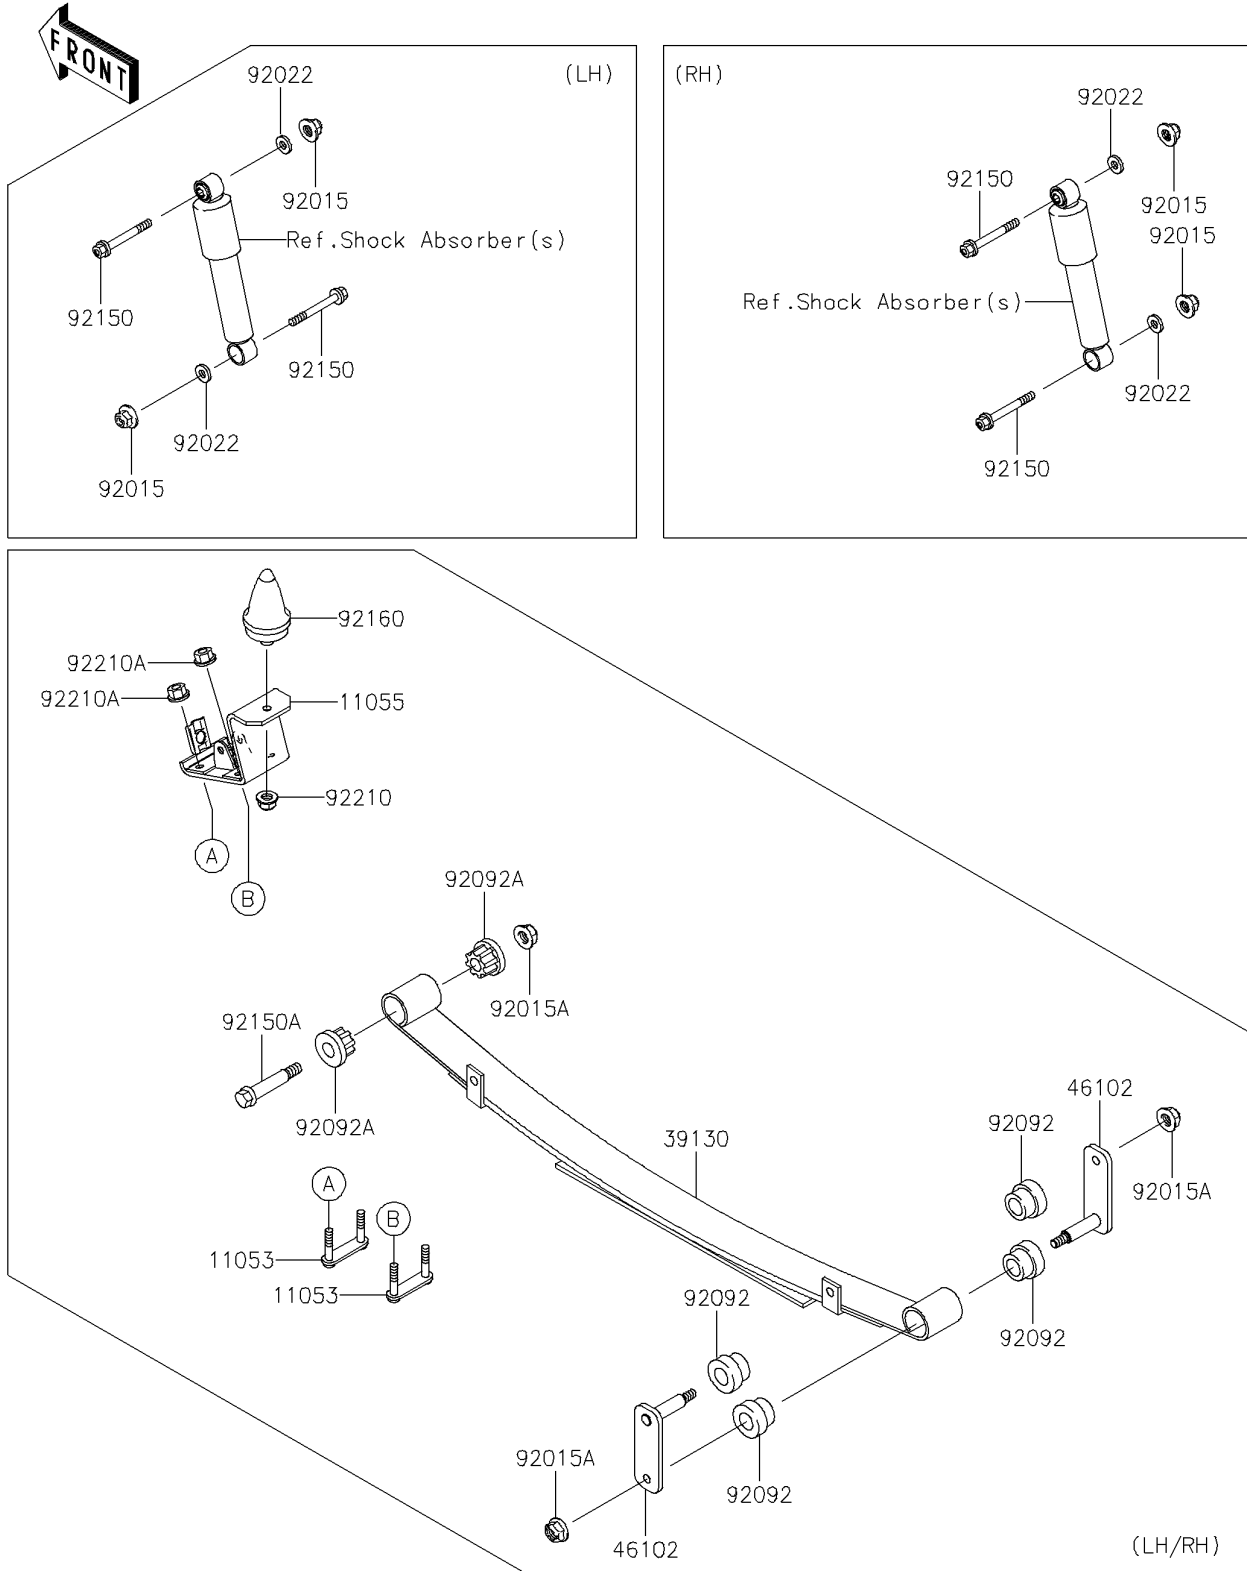

# 2025 MULE™ 4010 4x4 FE PARTS DIAGRAM

Rear Suspension

F2153

## 2025 MULE™ 4010 4x4 FE PARTS LIST

### Rear Suspension

ITEM NAME	PART NUMBER	QUANTITY
BRACKET,LEAF SPRING (Ref # 11053)	11053-7564	4
BRACKET,LEAF SPRING (Ref # 11055)	11055-7504	2
SPRING-LEAF (Ref # 39130)	39130-1066	2
ROD,LEAF SPRING,RR (Ref # 46102)	46102-1338	4
NUT,LOCK,10MM (Ref # 92015)	92015-1597	4
NUT,12MM (Ref # 92015A)	92015-1706	6
WASHER,11.5X20.5X1.6 (Ref # 92022)	92022-1768	4
BUSHING-RUBBER (Ref # 92092)	92092-1083	8
BUSHING-RUBBER (Ref # 92092A)	92092-1084	4
BOLT,FLANGED,10X57 (Ref # 92150)	92150-1227	4
BOLT,12MM (Ref # 92150A)	92150-1284	2
DAMPER,BUMP STOPPER (Ref # 92160)	92160-1136	2
NUT,LOCK,FLANGED,10MM (Ref # 92210)	92210-0276	2
NUT,LOCK,10MM (Ref # 92210A)	92210-1204	8