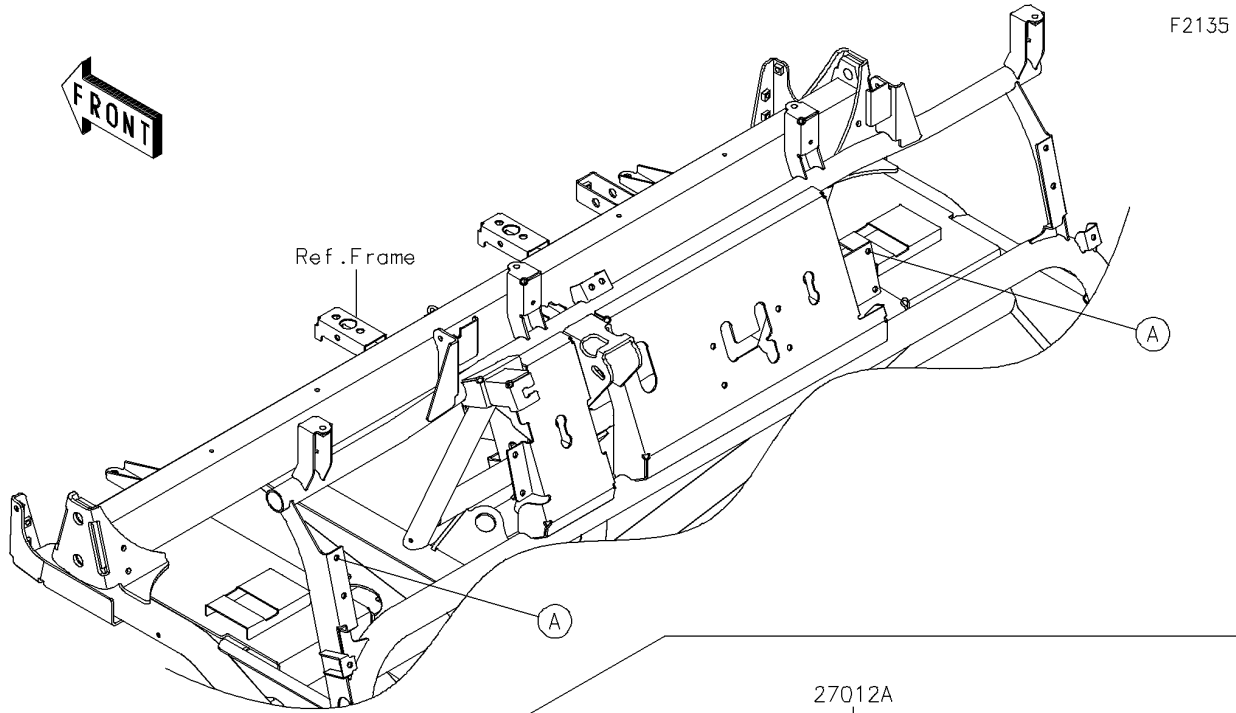

2025 MULE™ 4010 4x4 FE PARTS DIAGRAM

Front Box

2025 MULE™ 4010 4x4 FE PARTS LIST

Front Box

ITEM NAME	PART NUMBER	QUANTITY
COVER,STORAGE GRIP,F.BLACK (Ref # 14091)	14091-1659-6Z	2
COVER,CONTROL PANEL,F.BLACK (Ref # 14091A)	14091-1660-6Z	2
HOOK (Ref # 27012)	27012-1607	2
HOOK (Ref # 27012A)	27012-1612	2
CASE-STORAGE,F.BLACK (Ref # 39012)	39012-1061-6Z	2
TRIM-SEAL,L=774 (Ref # 39145)	39145-1130	2
SCREW,TAPPING,4X12 (Ref # 92009)	92009-1444	4
SCREW,6X16 (Ref # 92009A)	92009-1621	8
RIVET (Ref # 92039)	92039-1041	4
PIN,6X14.5 (Ref # 92043)	92043-125	4
COLLAR (Ref # 92143)	92143-1087	8
SCREW-PAN-WP-CROS,4X12 (Ref # 224)	224AB0412	4
NUT-HEX,4MM (Ref # 311)	311AA0400	4
PIN-SNAP,1.2X21.2 (Ref # 554)	554DA0600	4