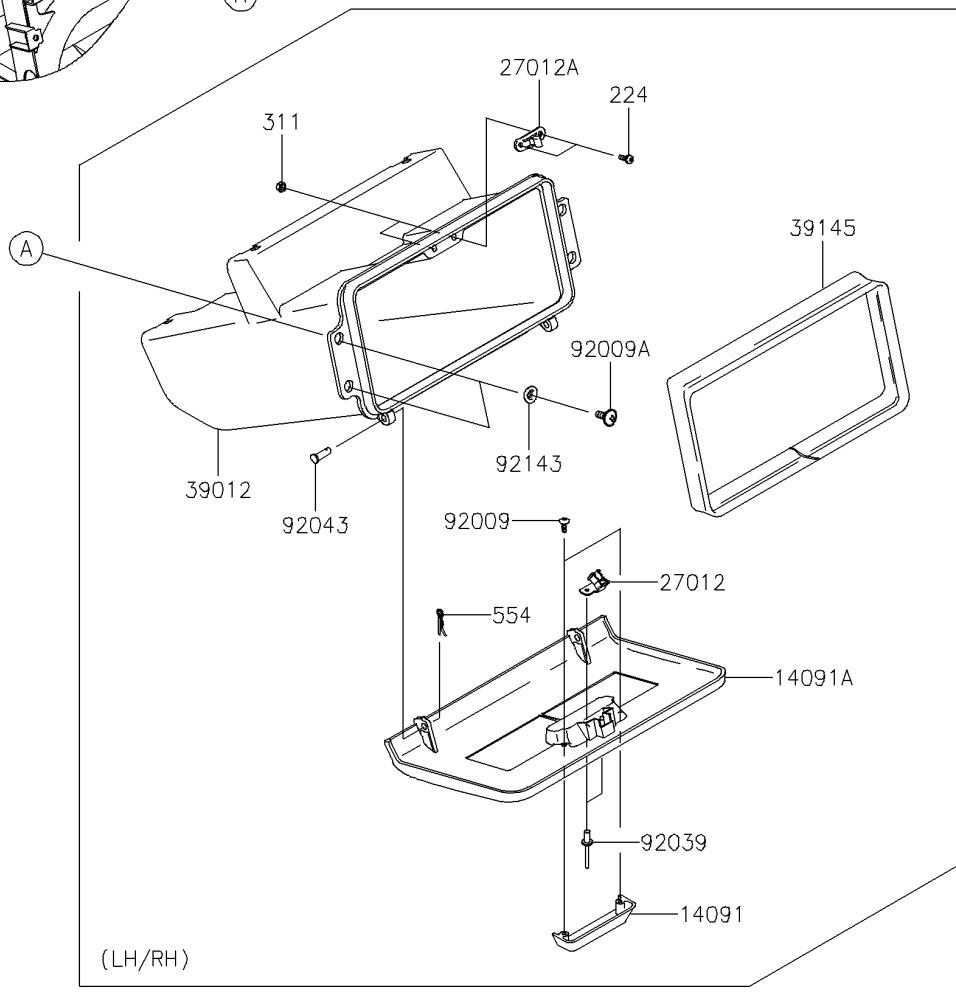

2025 MULE™ 4010 4x4 FE PARTS DIAGRAM

Front Box

2025 MULE™ 4010 4x4 FE PARTS LIST

Front Box

ITEM NAME	PART NUMBER	QUANTITY
COVER,STORAGE GRIP,F.BLACK (Ref # 14091)	14091-1659-6Z	2
COVER,CONTROL PANEL,F.BLACK (Ref # 14091A)	14091-1660-6Z	2
HOOK (Ref # 27012)	27012-1607	2
HOOK (Ref # 27012A)	27012-1612	2
CASE-STORAGE,F.BLACK (Ref # 39012)	39012-1061-6Z	2
TRIM-SEAL,L=774 (Ref # 39145)	39145-1130	2
SCREW,TAPPING,4X12 (Ref # 92009)	92009-1444	4
SCREW,6X16 (Ref # 92009A)	92009-1621	8
RIVET (Ref # 92039)	92039-1041	4
PIN,6X14.5 (Ref # 92043)	92043-125	4
COLLAR (Ref # 92143)	92143-1087	8
SCREW-PAN-WP-CROS,4X12 (Ref # 224)	224AB0412	4
NUT-HEX,4MM (Ref # 311)	311AA0400	4
PIN-SNAP,1.2X21.2 (Ref # 554)	554DA0600	4