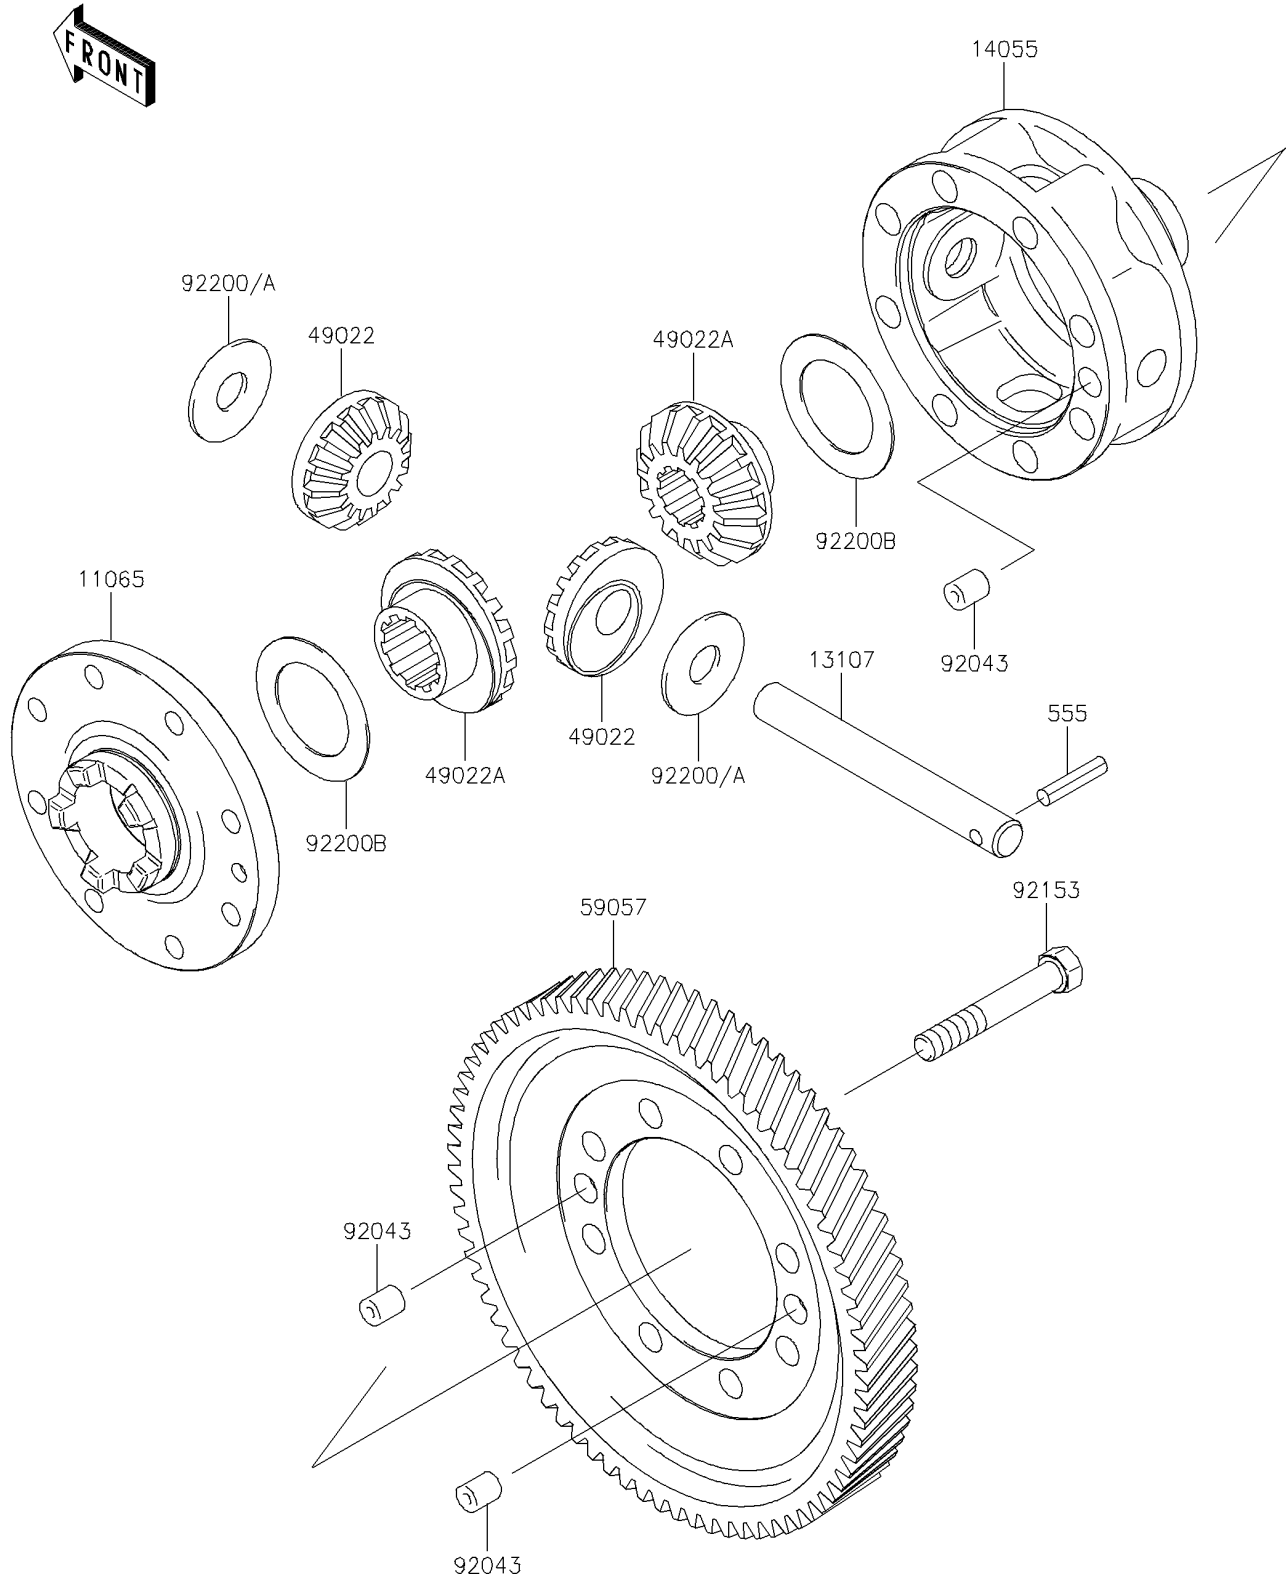

2025 MULE™ 4010 4x4 FE PARTS DIAGRAM

Differential

E1451

2025 MULE™ 4010 4x4 FE PARTS LIST

Differential

ITEM NAME	PART NUMBER	QUANTITY
CAP,GEAR CASE (Ref # 11065)	11065-0033	1
SHAFT (Ref # 13107)	13107-0922	1
CASE-GEAR,DIFFERENTIAL (Ref # 14055)	14055-0003	1
GEAR-BEVEL,10T (Ref # 49022)	49022-1105	2
GEAR-BEVEL,16T (Ref # 49022A)	49022-1117	2
GEAR-HELICAL,DIFFERENTIAL (Ref # 59057)	59057-0002	1
PIN,10X12 (Ref # 92043)	92043-0029	3
BOLT,10X63 (Ref # 92153)	92153-0331	8
WASHER,14.5X38X1.2 (Ref # 92200)	92200-0021	2
WASHER,14.5X38X1.0 (Ref # 92200A)	92200-1044	AR
WASHER,35.5X54X1.0 (Ref # 92200B)	92200-1045	2
PIN-SPRING (Ref # 555)	555A0525	1