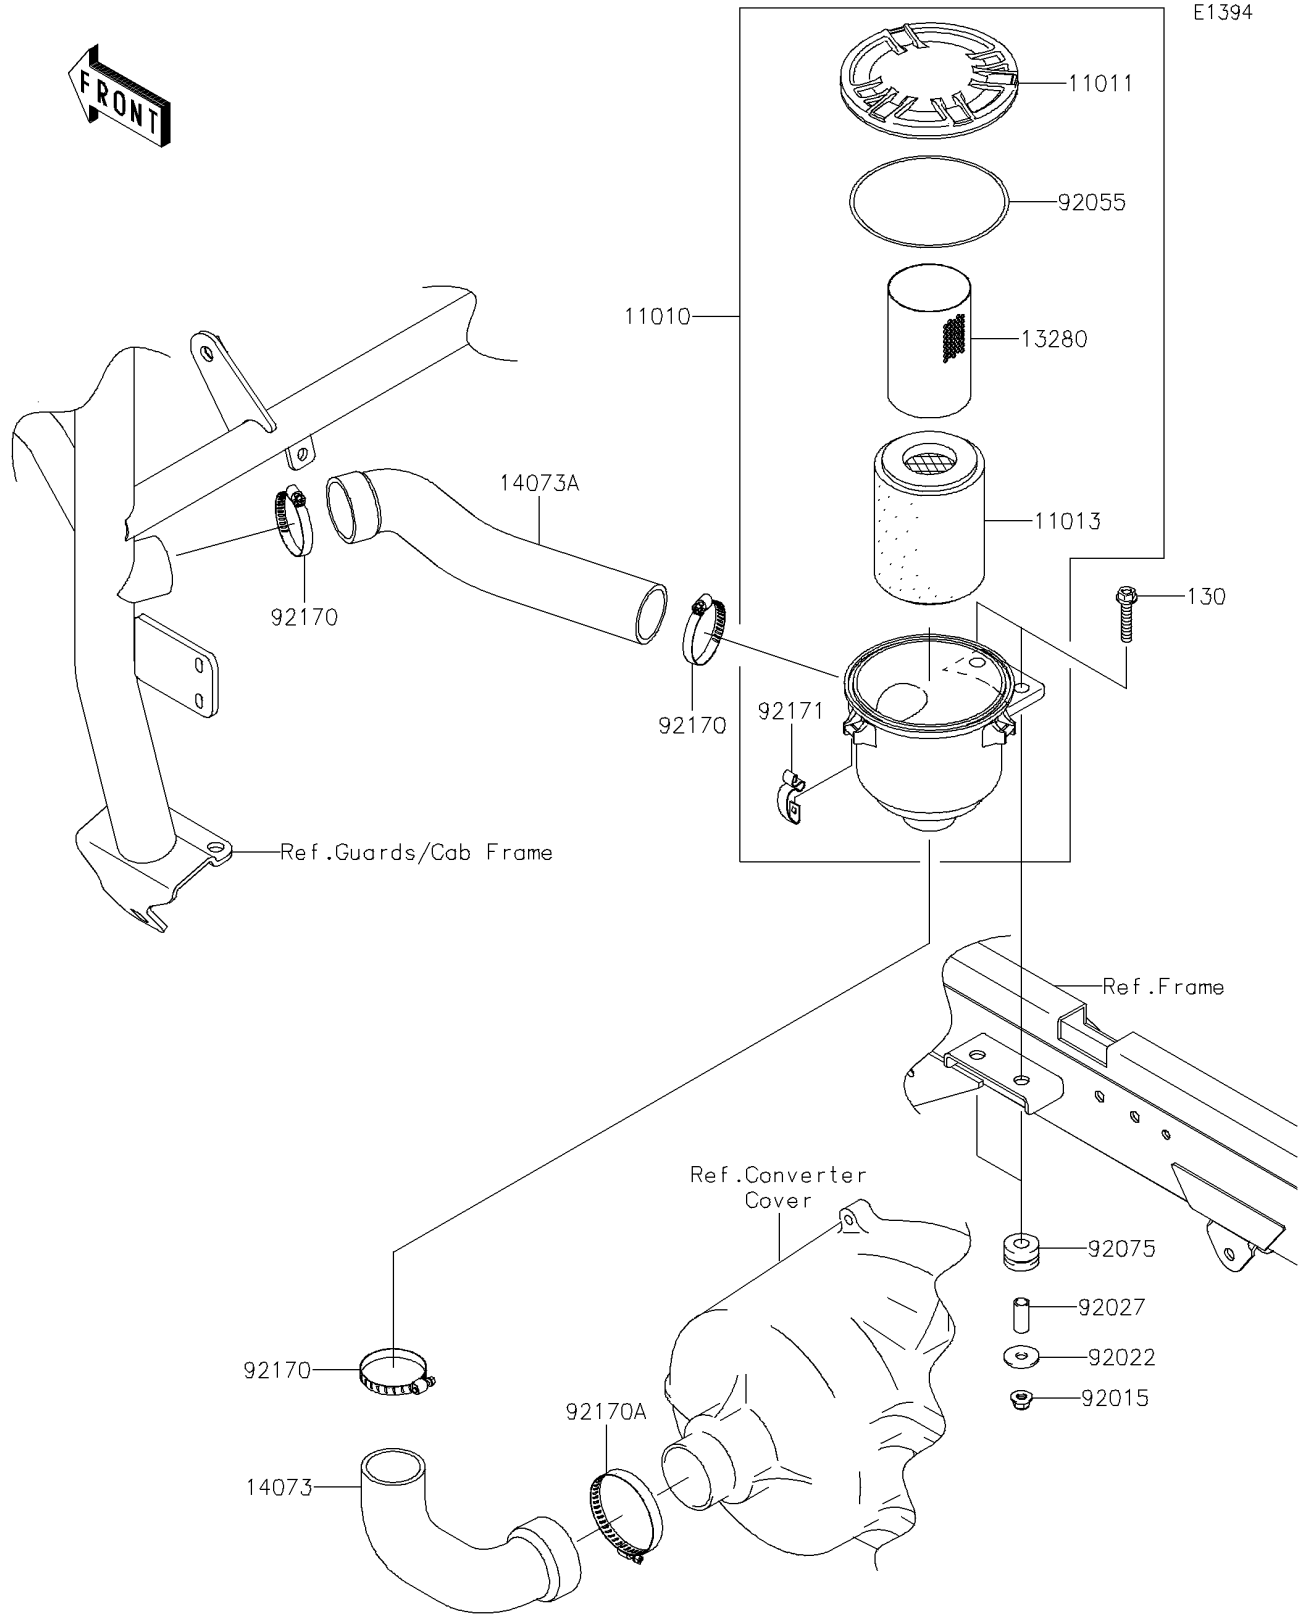

2025 MULE™ 4010 4x4 FE PARTS DIAGRAM

Air Cleaner-Belt Converter

2025 MULE™ 4010 4x4 FE PARTS LIST

Air Cleaner-Belt Converter

ITEM NAME	PART NUMBER	QUANTITY
FILTER-ASSY-AIR (Ref # 11010)	11010-0172	1
CASE-AIR FILTER,CAP (Ref # 11011)	11011-0135	1
ELEMENT-AIR FILTER (Ref # 11013)	11013-0037	1
HOLDER (Ref # 13280)	13280-0312	1
DUCT,AIR FILTER-CVT (Ref # 14073)	14073-0198	1
DUCT,BAR-AIR FILTER (Ref # 14073A)	14073-0238	1
NUT,8MM (Ref # 92015)	92015-1432	2
WASHER,9X28X2.3 (Ref # 92022)	92022-1632	2
COLLAR (Ref # 92027)	92027-4012	2
RING-O,122X4 (Ref # 92055)	92055-0167	1
DAMPER (Ref # 92075)	92075-1736	2
CLAMP (Ref # 92170)	92170-1674	3
CLAMP (Ref # 92170A)	92170-1764	1
CLAMP (Ref # 92171)	92171-0225	3
BOLT-FLANGED,8X40 (Ref # 130)	130BA0840	2