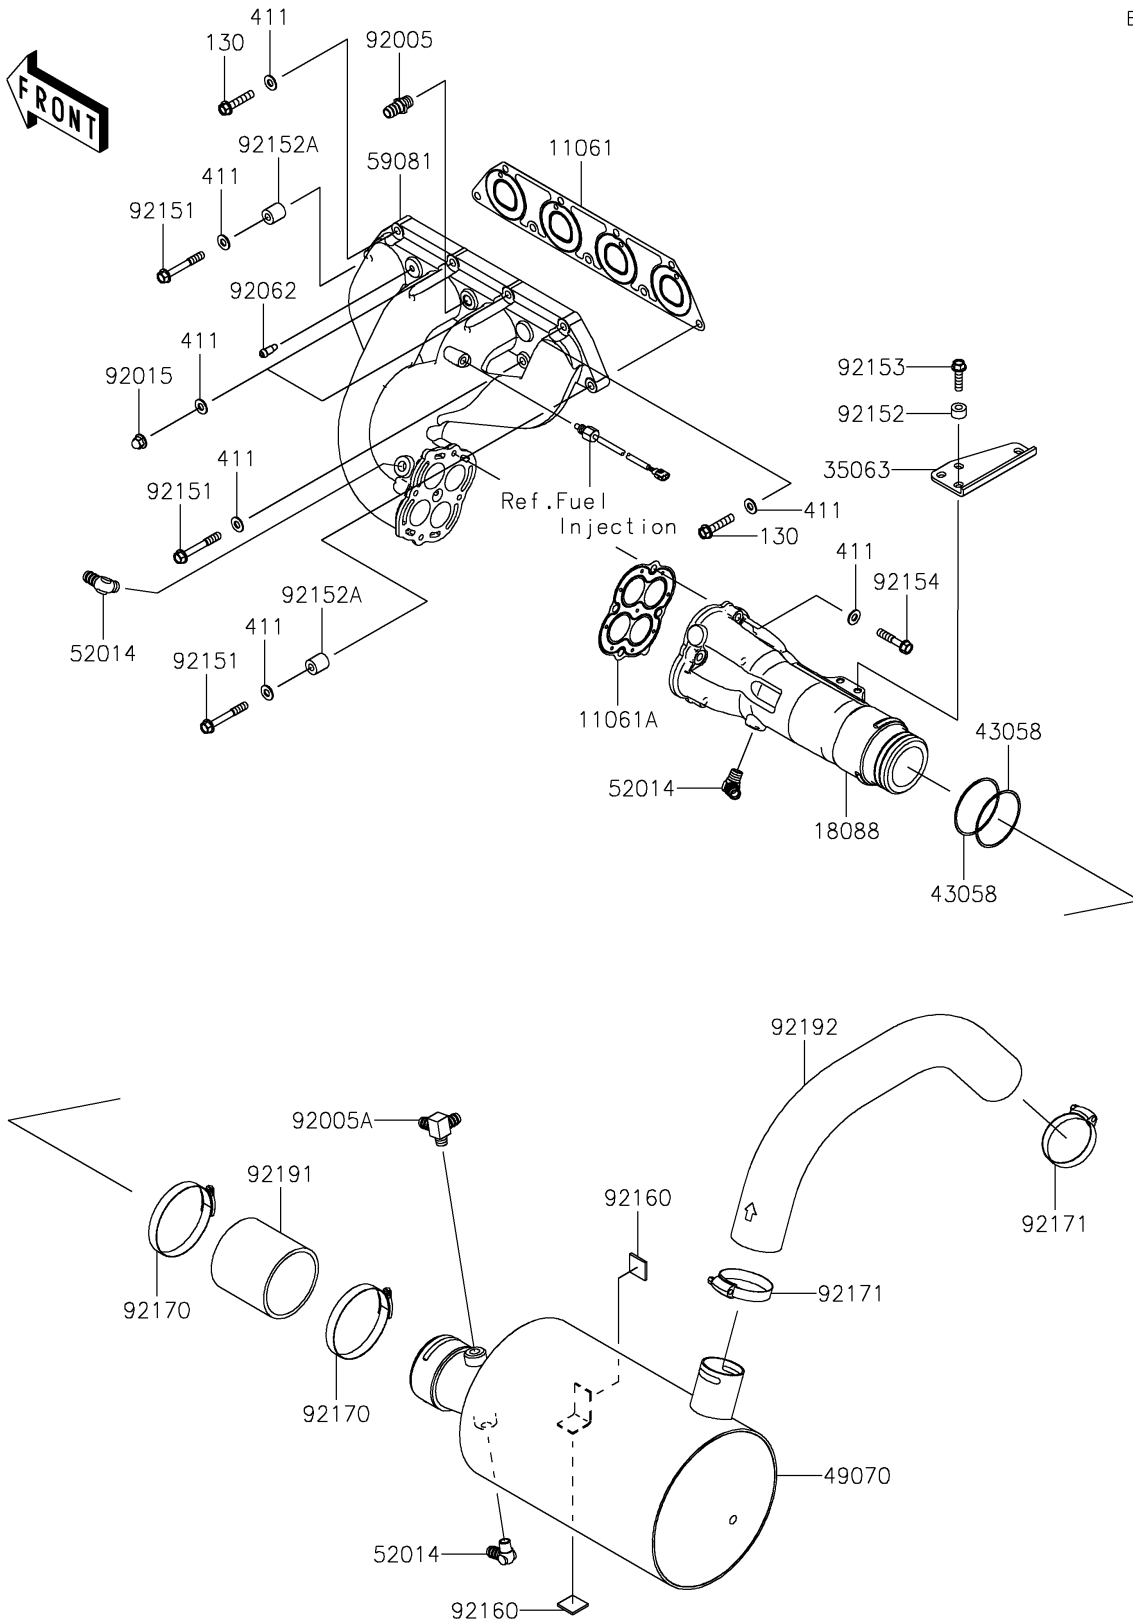

2025 Ultra 160LX-S Angler

PARTS DIAGRAM

Muffler(s)

E1140

2025 Ultra 160LX-S Angler

PARTS LIST

Muffler(s)

ITEM NAME	PART NUMBER	QUANTITY
GASKET,MANIFOLD EXHAUST (Ref # 11061)	11061-3713	1
GASKET,PIPE EXHAUST (Ref # 11061A)	11061-3714	1
PIPE-EXHAUST (Ref # 18088)	18088-3723	1
STAY (Ref # 35063)	35063-3704	1
RING,GASKET (Ref # 43058)	43058-3733	2
MUFFLER-COMP (Ref # 49070)	49070-0045	1
ELBOW (Ref # 52014)	52014-3711	3
MANIFOLD-EXHAUST (Ref # 59081)	59081-3741	1
FITTING (Ref # 92005)	92005-3714	1
FITTING (Ref # 92005A)	92005-3751	1
NUT,CAP,8MM (Ref # 92015)	92015-1371	2
NOZZLE (Ref # 92062)	92062-0562	1
BOLT,8X60 (Ref # 92151)	92151-3730	5
COLLAR,8.2X17X10 (Ref # 92152)	92152-3740	4
COLLAR (Ref # 92152A)	92152-3812	2
BOLT,FLANGED,8X30 (Ref # 92153)	92153-3722	4
BOLT,FLANGED,8X40 (Ref # 92154)	92154-0992	4
DAMPER,25X25 (Ref # 92160)	92160-3864	2
CLAMP (Ref # 92170)	92170-3764	2
CLAMP (Ref # 92171)	92171-3723	2
TUBE,PIPE EX-MUFFLER (Ref # 92191)	92191-3986	1
TUBE,W/M-TAIL PIPE (Ref # 92192)	92192-1173	1
BOLT-FLANGED,8X40 (Ref # 130)	130CD0840	2
WASHER-PLAIN,8MM (Ref # 411)	411S0800	13