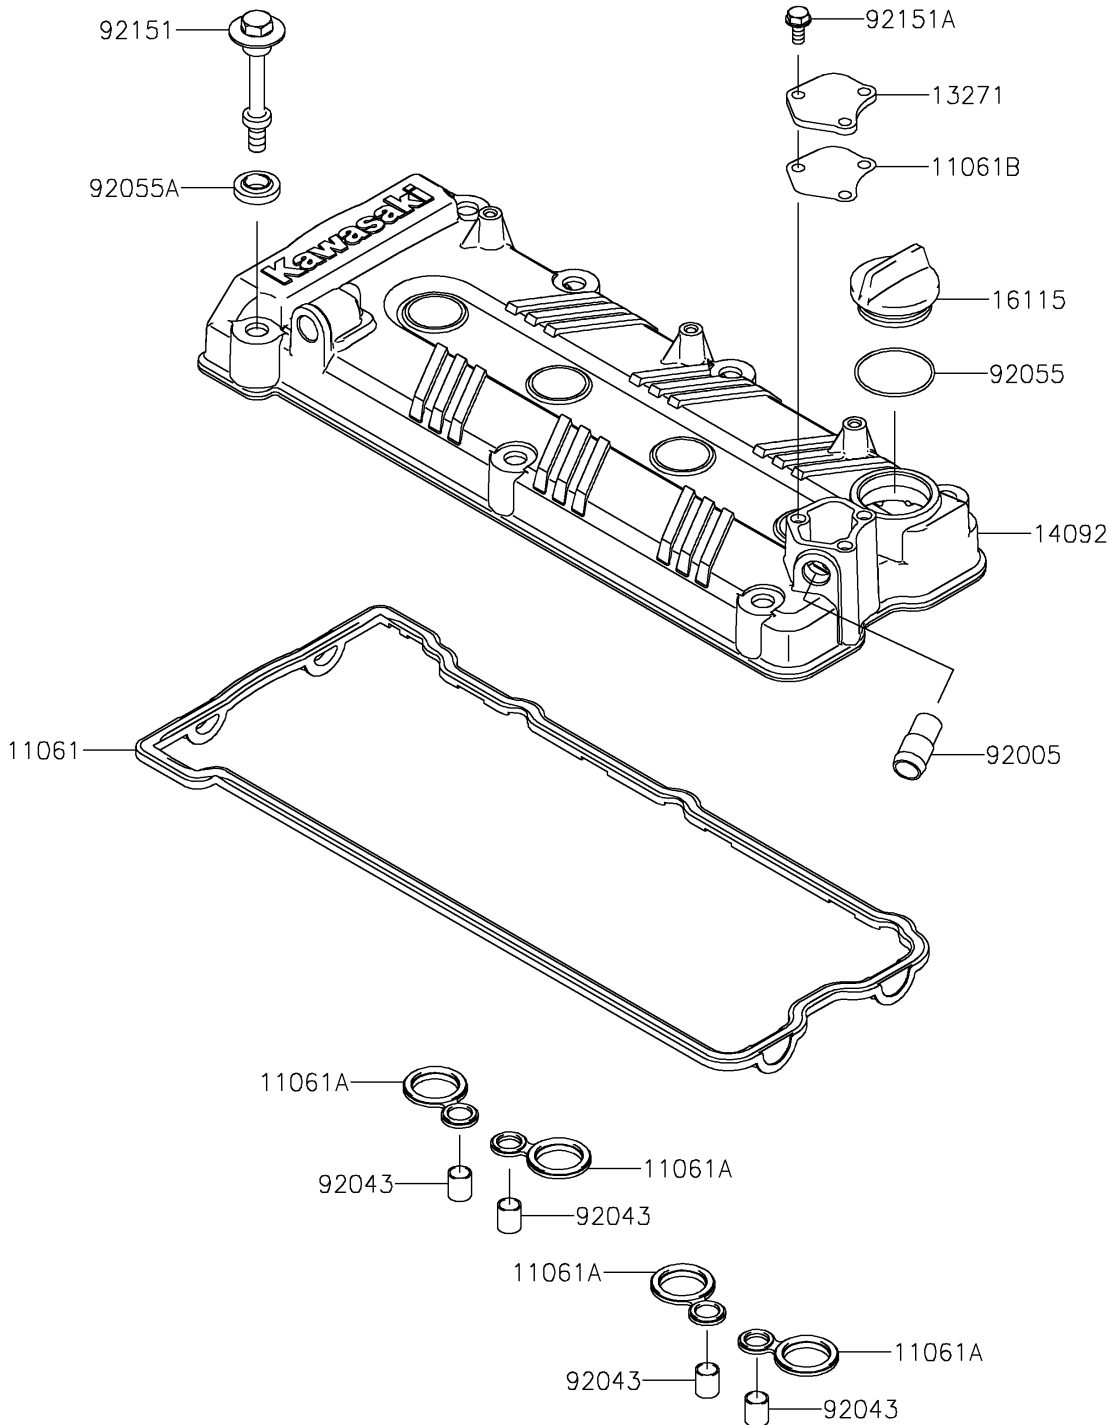

2025 Ultra 160LX-S Angler

PARTS DIAGRAM

Cylinder Head Cover

E1112

2025 Ultra 160LX-S Angler

PARTS LIST

Cylinder Head Cover

ITEM NAME	PART NUMBER	QUANTITY
GASKET,HEAD COVER (Ref # 11061)	11061-0090	1
GASKET,SPARK PLUG HOLE (Ref # 11061A)	11061-0105	4
GASKET,PLATE (Ref # 11061B)	11061-1501	1
PLATE (Ref # 13271)	13271-3898	1
COVER,HEAD (Ref # 14092)	14092-0836	1
CAP-OIL FILLER (Ref # 16115)	16115-1064	1
FITTING (Ref # 92005)	92005-3741	1
PIN,10.1X12X14 (Ref # 92043)	92043-4009	4
RING-O,38X1.9 (Ref # 92055)	92055-1295	1
RING-O,HEAD COVER BOLT (Ref # 92055A)	92055-1352	7
BOLT,HEAD COVER (Ref # 92151)	92151-1221	7
BOLT,6X14 (Ref # 92151A)	92151-3788	3