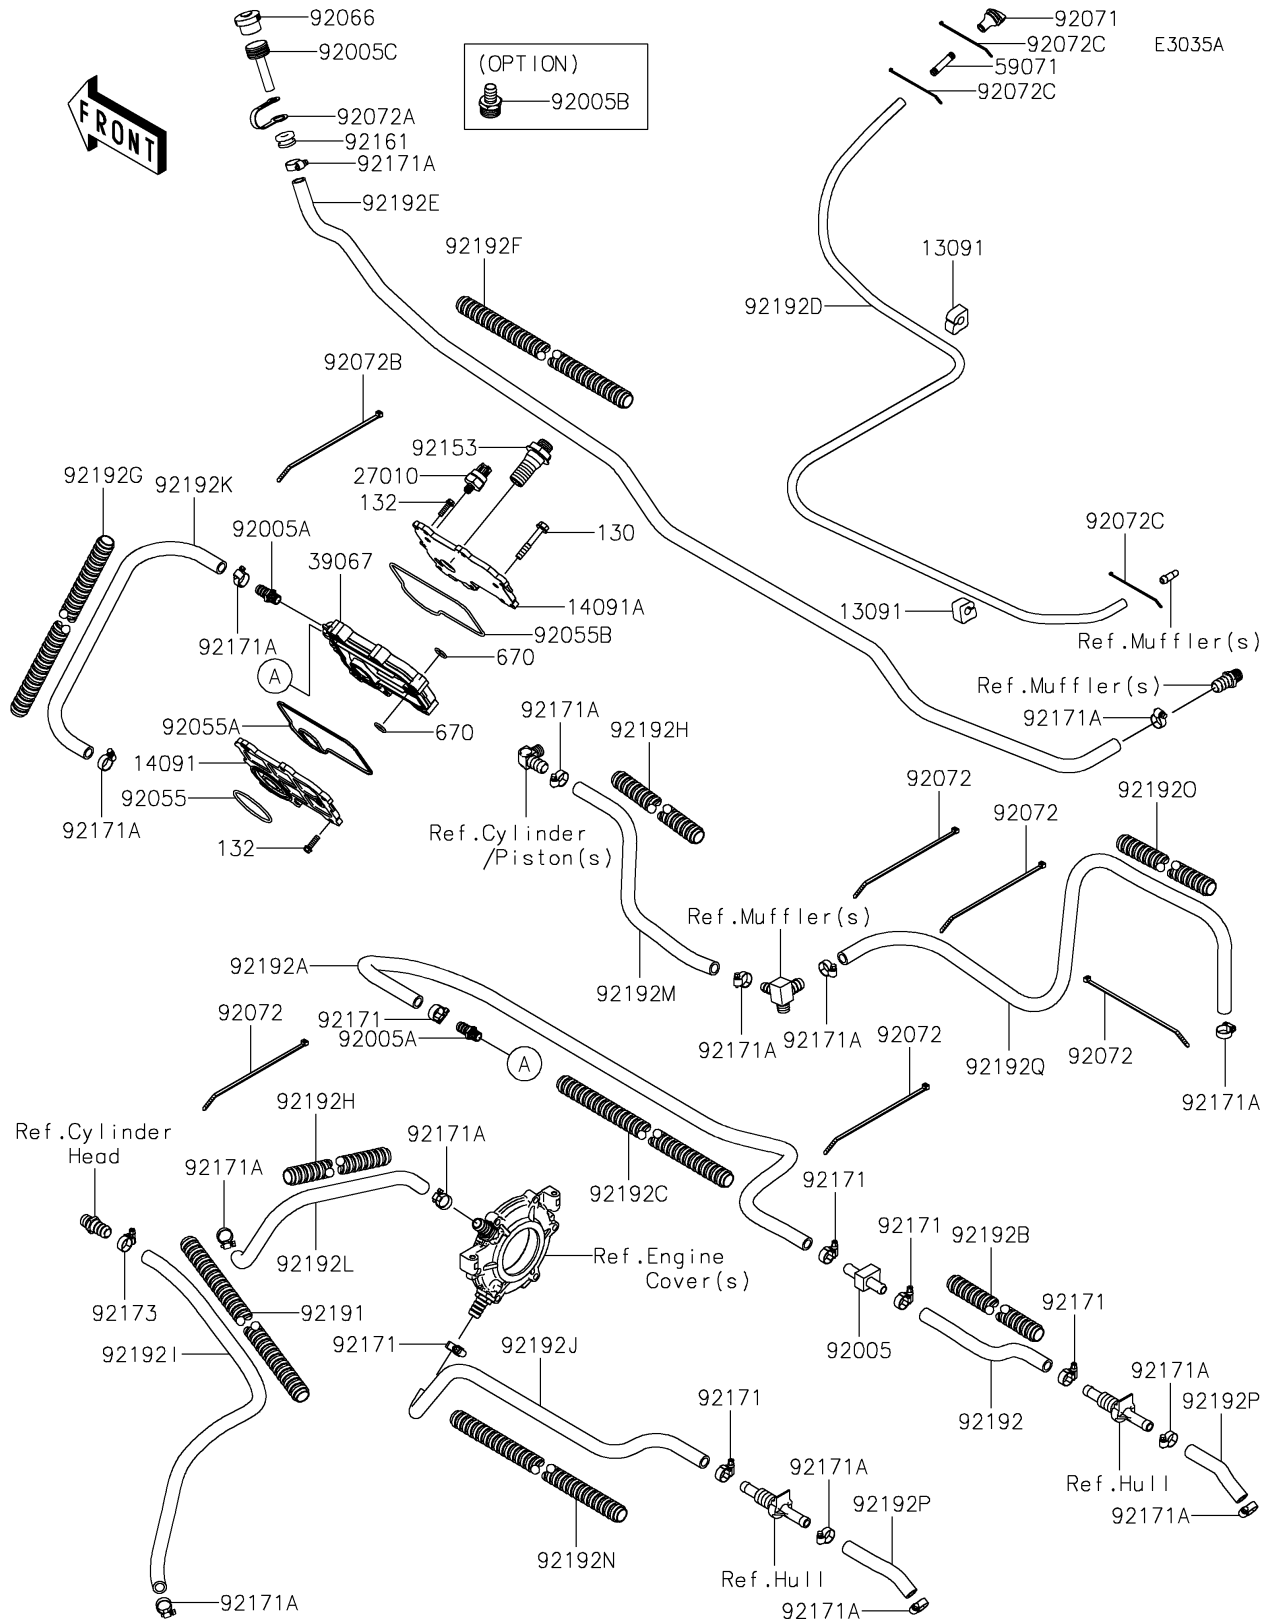

2025 Ultra 160LX-S

PARTS DIAGRAM

Cooling(BSFNN/BSSNN)