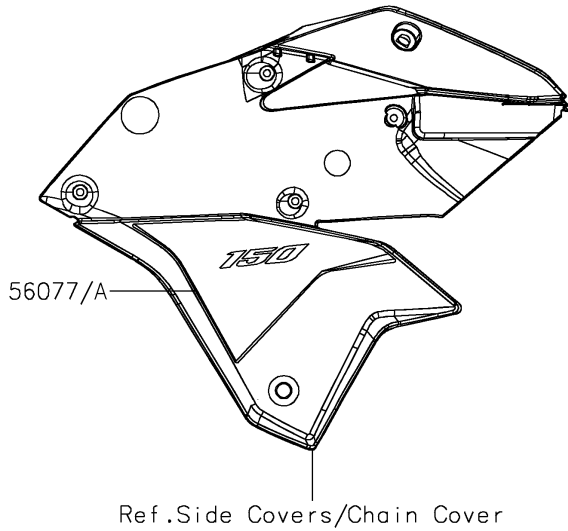

# 2024 KLX150L (Indonesia Only) PARTS DIAGRAM

Decals(L.Green)(KRFNN)

F2861

## 2024 KLX150L (Indonesia Only) PARTS LIST

Decals(L.Green)(KRFNN)

ITEM NAME	PART NUMBER	QUANTITY
PATTERN,HEAD LAMP COVER,LH (Ref # 56076)	56076-4404	1
PATTERN,HEAD LAMP COVER,RH (Ref # 56076A)	56076-4405	1
PATTERN,SHROUD,LH,LWR (Ref # 56077)	56077-0010	1
PATTERN,SHROUD,RH,LWR (Ref # 56077A)	56077-0011	1
PATTERN,SHROUD,LH,UPP (Ref # 56077B)	56077-0012	1
PATTERN,SHROUD,RH,UPP (Ref # 56077C)	56077-0013	1