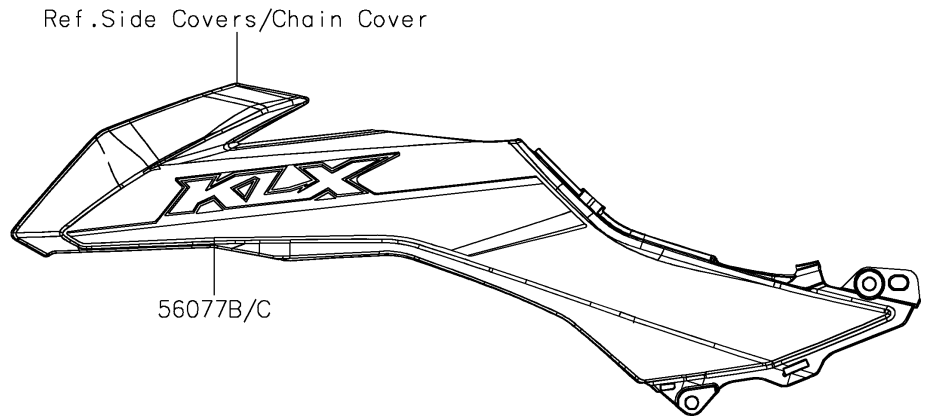

# 2024 KLX150L (Indonesia Only) PARTS DIAGRAM

Decals(L.Green)(KRFNN)

F2861

## 2024 KLX150L (Indonesia Only) PARTS LIST

Decals(L.Green)(KRFNN)

ITEM NAME	PART NUMBER	QUANTITY
PATTERN,HEAD LAMP COVER,LH (Ref # 56076)	56076-4404	1
PATTERN,HEAD LAMP COVER,RH (Ref # 56076A)	56076-4405	1
PATTERN,SHROUD,LH,LWR (Ref # 56077)	56077-0010	1
PATTERN,SHROUD,RH,LWR (Ref # 56077A)	56077-0011	1
PATTERN,SHROUD,LH,UPP (Ref # 56077B)	56077-0012	1
PATTERN,SHROUD,RH,UPP (Ref # 56077C)	56077-0013	1