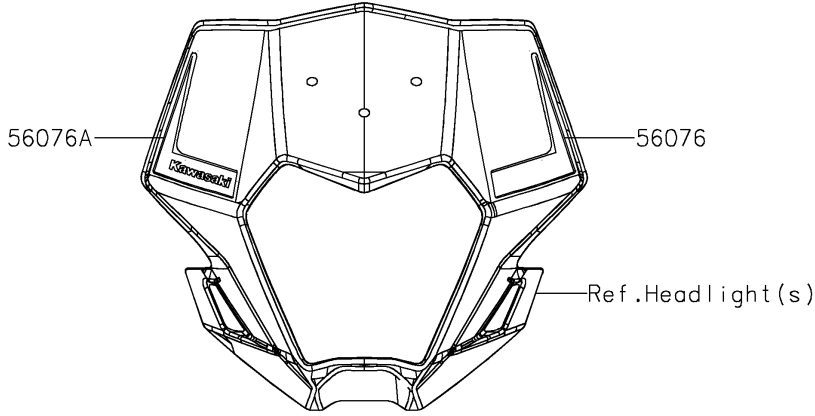

# 2024 KLX150L (Indonesia Only) PARTS DIAGRAM

Decals(L.Green)(KRFNN)

F2861

## 2024 KLX150L (Indonesia Only) PARTS LIST

Decals(L.Green)(KRFNN)

ITEM NAME	PART NUMBER	QUANTITY
PATTERN,HEAD LAMP COVER,LH (Ref # 56076)	56076-4404	1
PATTERN,HEAD LAMP COVER,RH (Ref # 56076A)	56076-4405	1
PATTERN,SHROUD,LH,LWR (Ref # 56077)	56077-0010	1
PATTERN,SHROUD,RH,LWR (Ref # 56077A)	56077-0011	1
PATTERN,SHROUD,LH,UPP (Ref # 56077B)	56077-0012	1
PATTERN,SHROUD,RH,UPP (Ref # 56077C)	56077-0013	1