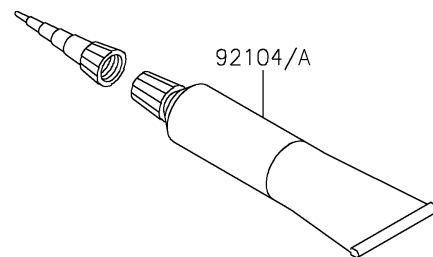

2024 KLX150L (Indonesia Only) PARTS DIAGRAM

Owner's Tools

F2810

2024 KLX150L (Indonesia Only) PARTS LIST

Owner's Tools

ITEM NAME	PART NUMBER	QUANTITY
TOOL-KIT (Ref # 56007)	56007-0199	1
BAG,TOOL (Ref # 56008)	56008-0564	1
GASKET-LIQUID,TB1211F,CLEAR (Ref # 92104)	92104-0004	1
GASKET-LIQUID,TB1216B,BLACK (Ref # 92104A)	92104-1064	1
TOOL-DRIVER,#2PHILLIPS&SLOT (Ref # 92107)	92107-0018	1
TOOL-WRENCH,BOX,8X10 (Ref # 92110)	92110-0049	1
TOOL-WRENCH,OPEN END,14X17 (Ref # 92110A)	92110-0057	1
TOOL-WRENCH,BOX,16MM (Ref # 92110B)	92110-0063	1