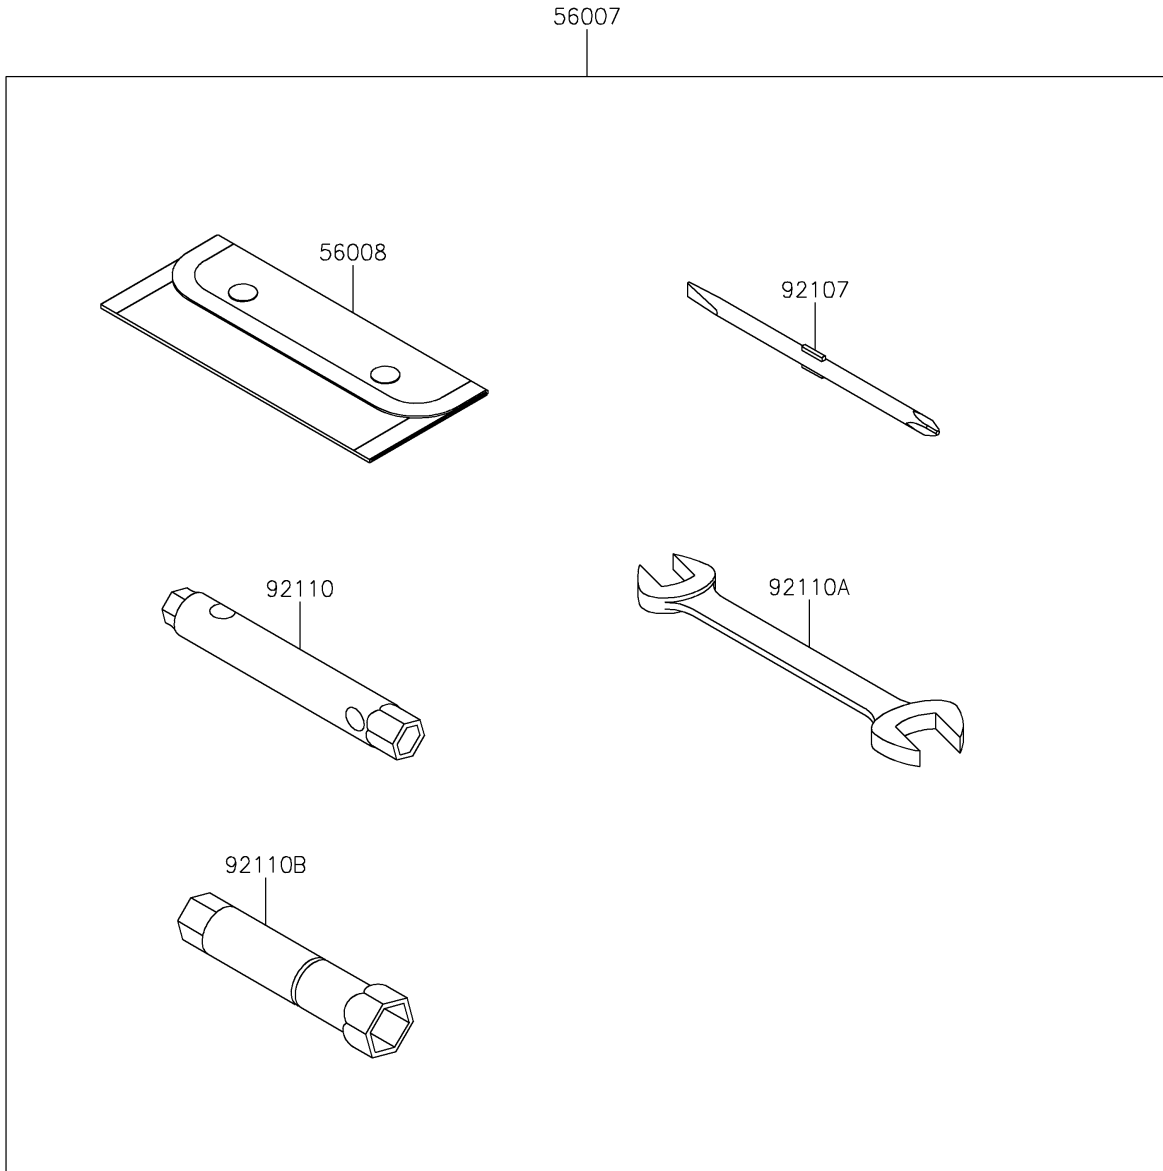

2024 KLX150L (Indonesia Only) PARTS DIAGRAM

Owner's Tools

F2810

2024 KLX150L (Indonesia Only) PARTS LIST

Owner's Tools

ITEM NAME	PART NUMBER	QUANTITY
TOOL-KIT (Ref # 56007)	56007-0199	1
BAG,TOOL (Ref # 56008)	56008-0564	1
GASKET-LIQUID,TB1211F,CLEAR (Ref # 92104)	92104-0004	1
GASKET-LIQUID,TB1216B,BLACK (Ref # 92104A)	92104-1064	1
TOOL-DRIVER,#2PHILLIPS&SLOT (Ref # 92107)	92107-0018	1
TOOL-WRENCH,BOX,8X10 (Ref # 92110)	92110-0049	1
TOOL-WRENCH,OPEN END,14X17 (Ref # 92110A)	92110-0057	1
TOOL-WRENCH,BOX,16MM (Ref # 92110B)	92110-0063	1