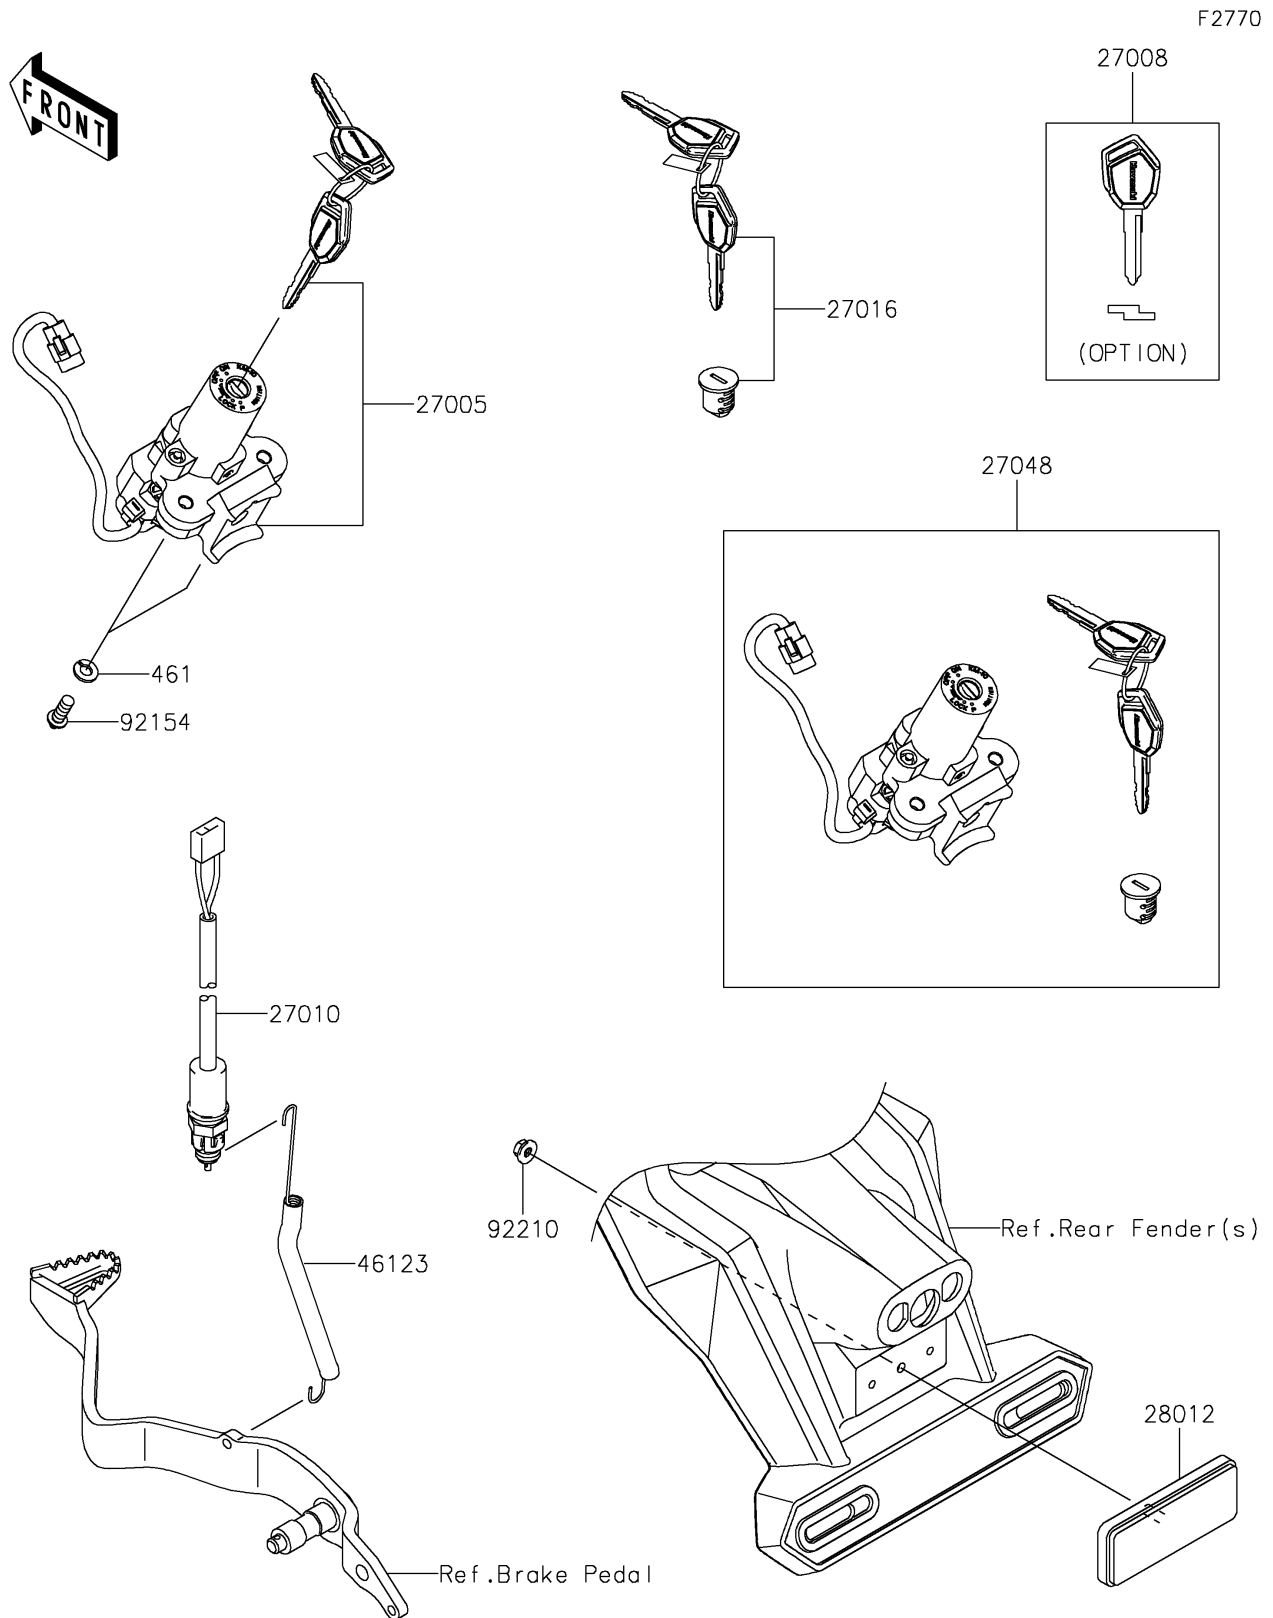

# 2024 KLX150L (Indonesia Only) PARTS DIAGRAM

## Ignition Switch

## 2024 KLX150L (Indonesia Only) PARTS LIST

### Ignition Switch

ITEM NAME	PART NUMBER	QUANTITY
SWITCH-ASSY-IGNITION (Ref # 27005)	27005-0720	1
KEY-LOCK,BLANK (Ref # 27008)	27008-0650	1
SWITCH,REAR BRAKE (Ref # 27010)	27010-0106	1
LOCK-ASSY,TANK CAP (Ref # 27016)	27016-5414	1
SWITCH-ASSY (Ref # 27048)	27048-5280	1
REFLECTOR-REFLEX,RR,FLAP (Ref # 28012)	28012-0064	1
SPRING-COMP (Ref # 46123)	46123-0007	1
BOLT,TORX,6X16,MEC (Ref # 92154)	92154-4408	2
NUT,5MM (Ref # 92210)	92210-1579	1
WASHER-SPRING,6MM (Ref # 461)	461DA0600	2