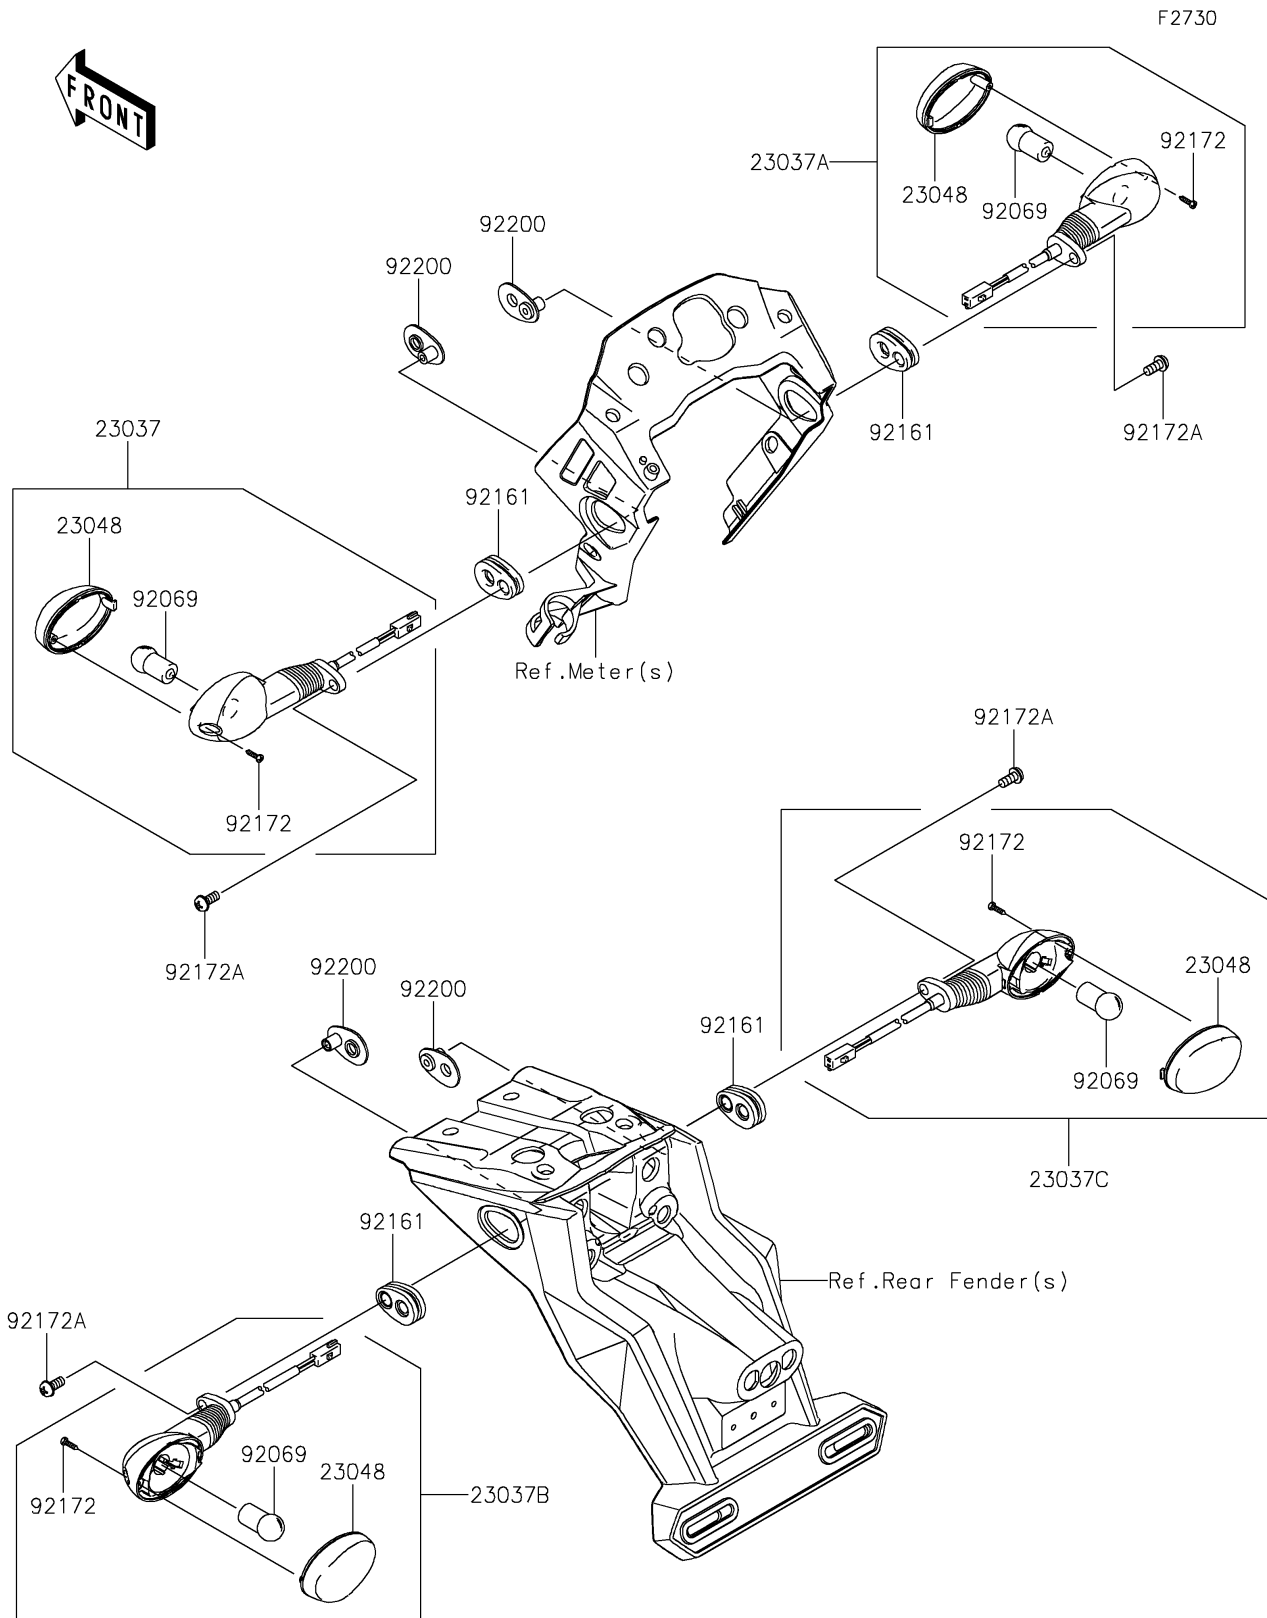

2024 KLX150L (Indonesia Only) PARTS DIAGRAM

Turn Signals

2024 KLX150L (Indonesia Only) PARTS LIST

Turn Signals

ITEM NAME	PART NUMBER	QUANTITY
LAMP-ASSY-SIGNAL,FR,LH (Ref # 23037)	23037-0478	1
LAMP-ASSY-SIGNAL,FR,RH (Ref # 23037A)	23037-0479	1
LAMP-ASSY-SIGNAL,RR,LH (Ref # 23037B)	23037-0480	1
LAMP-ASSY-SIGNAL,RR,RH (Ref # 23037C)	23037-0481	1
LENS-SIGNAL LAMP (Ref # 23048)	23048-0040	4
BULB,12V 10W (Ref # 92069)	92069-0003	4
DAMPER,MOUNT,FR (Ref # 92161)	92161-2113	4
SCREW,TAPPING,2.9X13 (Ref # 92172)	92172-0343	4
SCREW,6X14 (Ref # 92172A)	92172-0497	4
WASHER,SIGNAL LAMP (Ref # 92200)	92200-0370	4