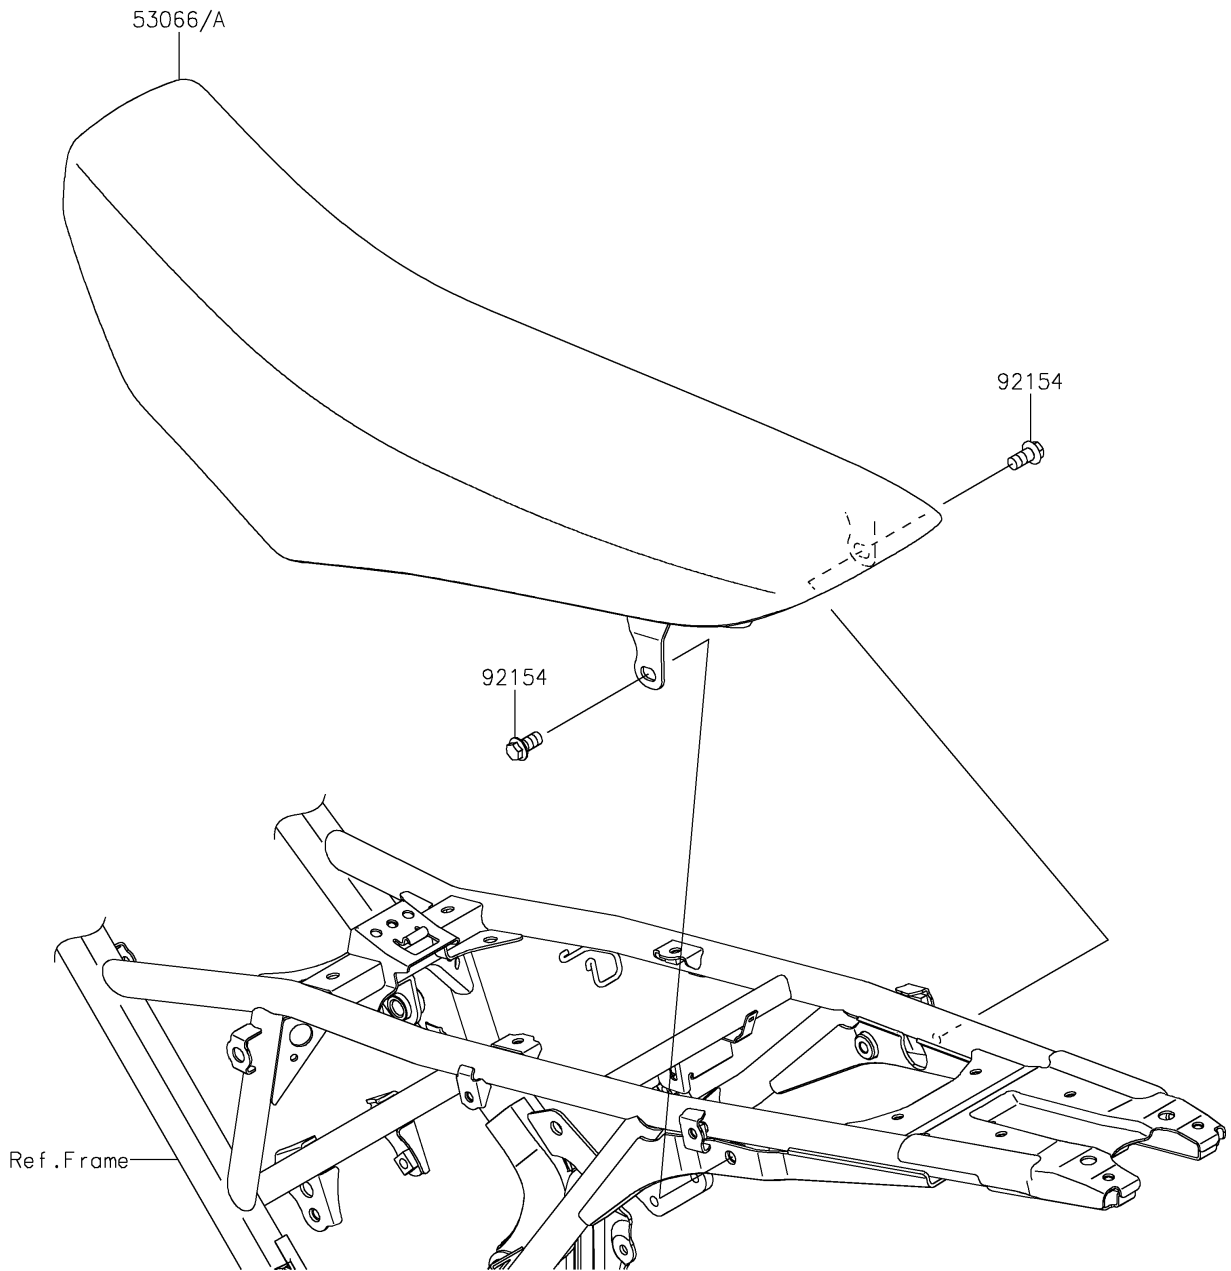

2024 KLX150L (Indonesia Only) PARTS DIAGRAM

Seat

F2510

2024 KLX150L (Indonesia Only) PARTS LIST

Seat

ITEM NAME	PART NUMBER	QUANTITY
SEAT-ASSY,GRAY+BLK/WHT (Ref # 53066A)	53066-0828-55E	1
BOLT,FLANGED,8X16 (Ref # 92154)	92154-0462	2