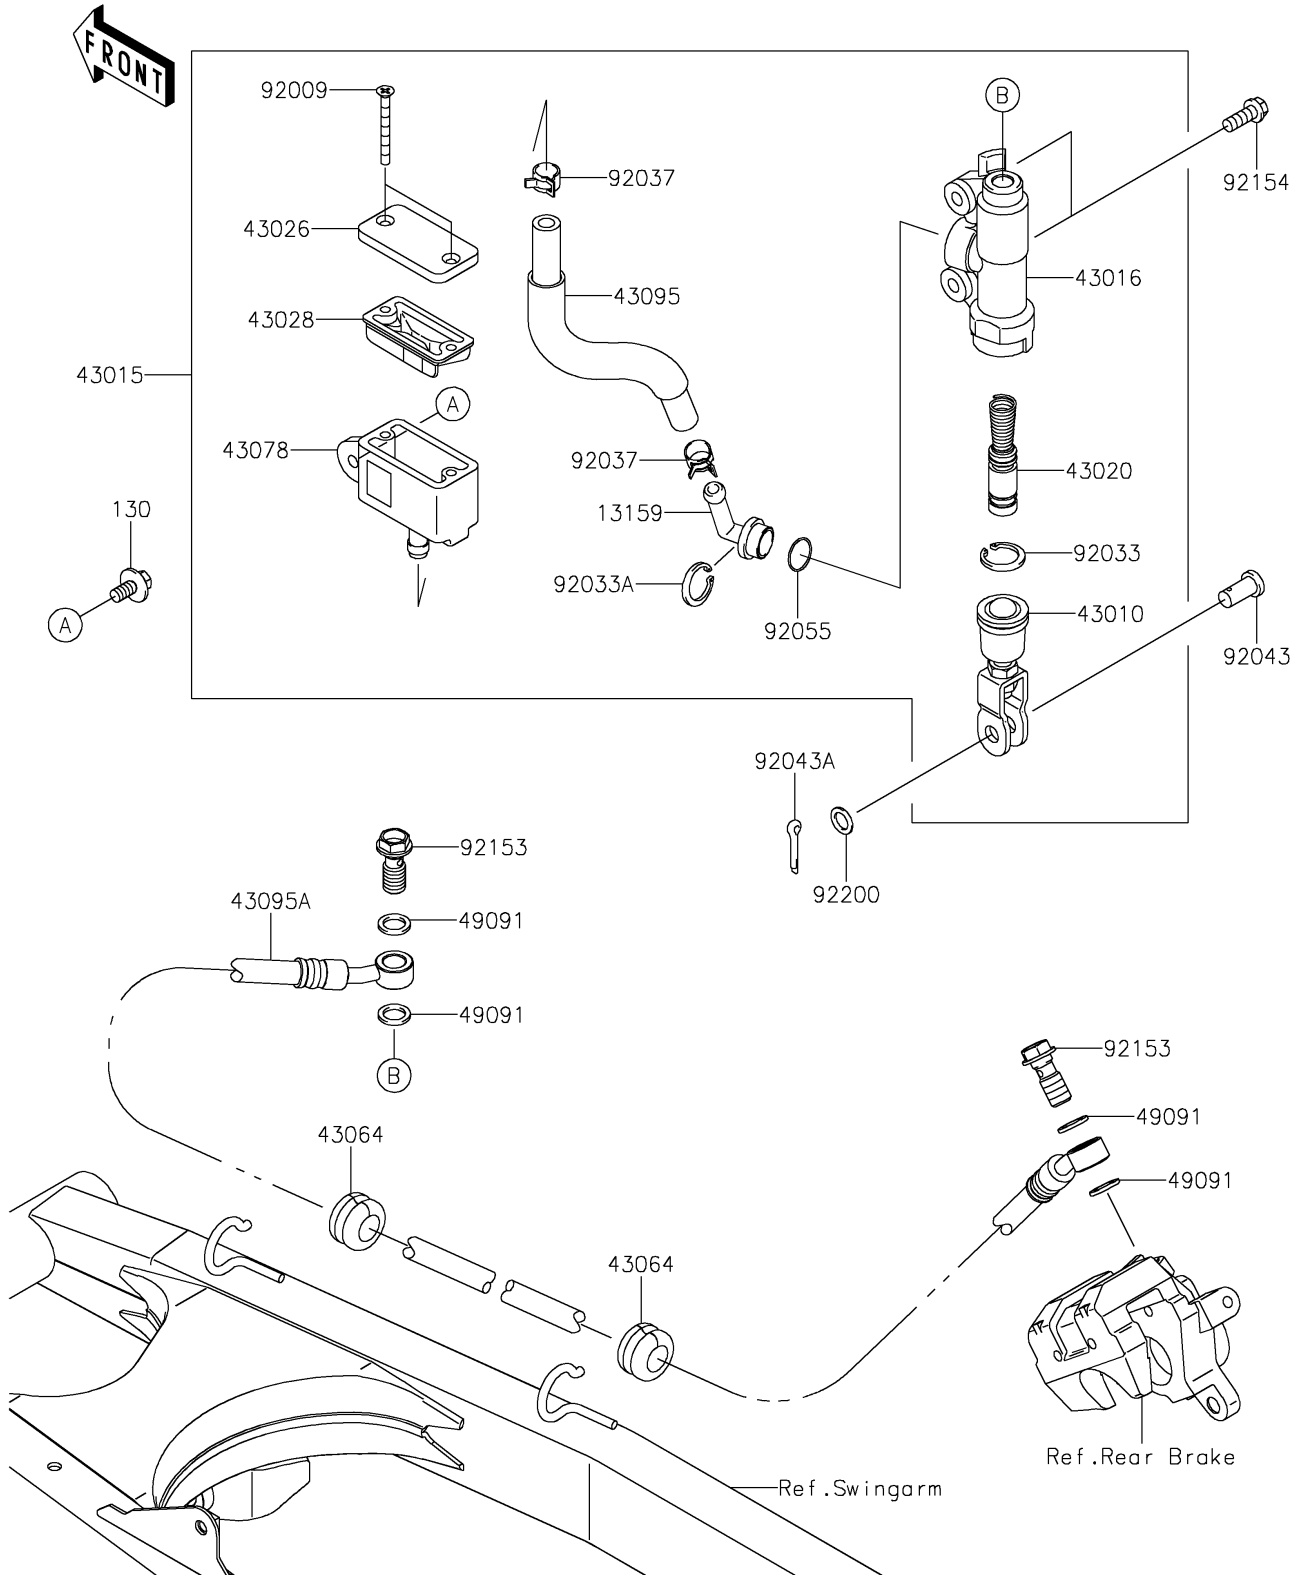

2024 KLX150L (Indonesia Only) PARTS DIAGRAM

Rear Master Cylinder

F2293

2024 KLX150L (Indonesia Only) PARTS LIST

Rear Master Cylinder

ITEM NAME	PART NUMBER	QUANTITY
CONNECTOR (Ref # 13159)	13159-1056	1
ROD-ASSY-BRAKE (Ref # 43010)	43010-1068	1
CYLINDER-ASSY-MASTER,RR (Ref # 43015)	43015-0587	1
CYLINDER-MASTER (Ref # 43016)	43016-1149	1
PISTON-COMP-BRAKE (Ref # 43020)	43020-1094	1
CAP-BRAKE (Ref # 43026)	43026-1075	1
DIAPHRAGM (Ref # 43028)	43028-1067	1
GROMMET,HOSE CLAMP (Ref # 43064)	43064-006	2
RESERVOIR (Ref # 43078)	43078-1189	1
HOSE-BRAKE,RR MASTER CYLINDER (Ref # 43095)	43095-0550	1
HOSE-BRAKE,589MM (Ref # 43095A)	43095-1839	1
WASHER-SEAL,10.1X14.5X1.5 (Ref # 49091)	49091-0001	4
SCREW,4X40 (Ref # 92009)	92009-1596	2
RING-SNAP,20.9X24.6X1.2 (Ref # 92033)	92033-0079	1
RING-SNAP,20.5MM (Ref # 92033A)	92033-1186	1
CLAMP (Ref # 92037)	92037-1710	2
PIN (Ref # 92043)	92043-0004	1
PIN,COTTER,2.0X15 (Ref # 92043A)	92043-0766	1
RING-O,14.8X2.4 (Ref # 92055)	92055-0766	1
BOLT,OIL,L=23 (Ref # 92153)	92153-0029	2
BOLT,FLANGED,6X16 (Ref # 92154)	92154-0460	2
WASHER,8.5X13X1 (Ref # 92200)	92200-1980	1
BOLT-FLANGED,6X14 (Ref # 130)	130BA0614	1