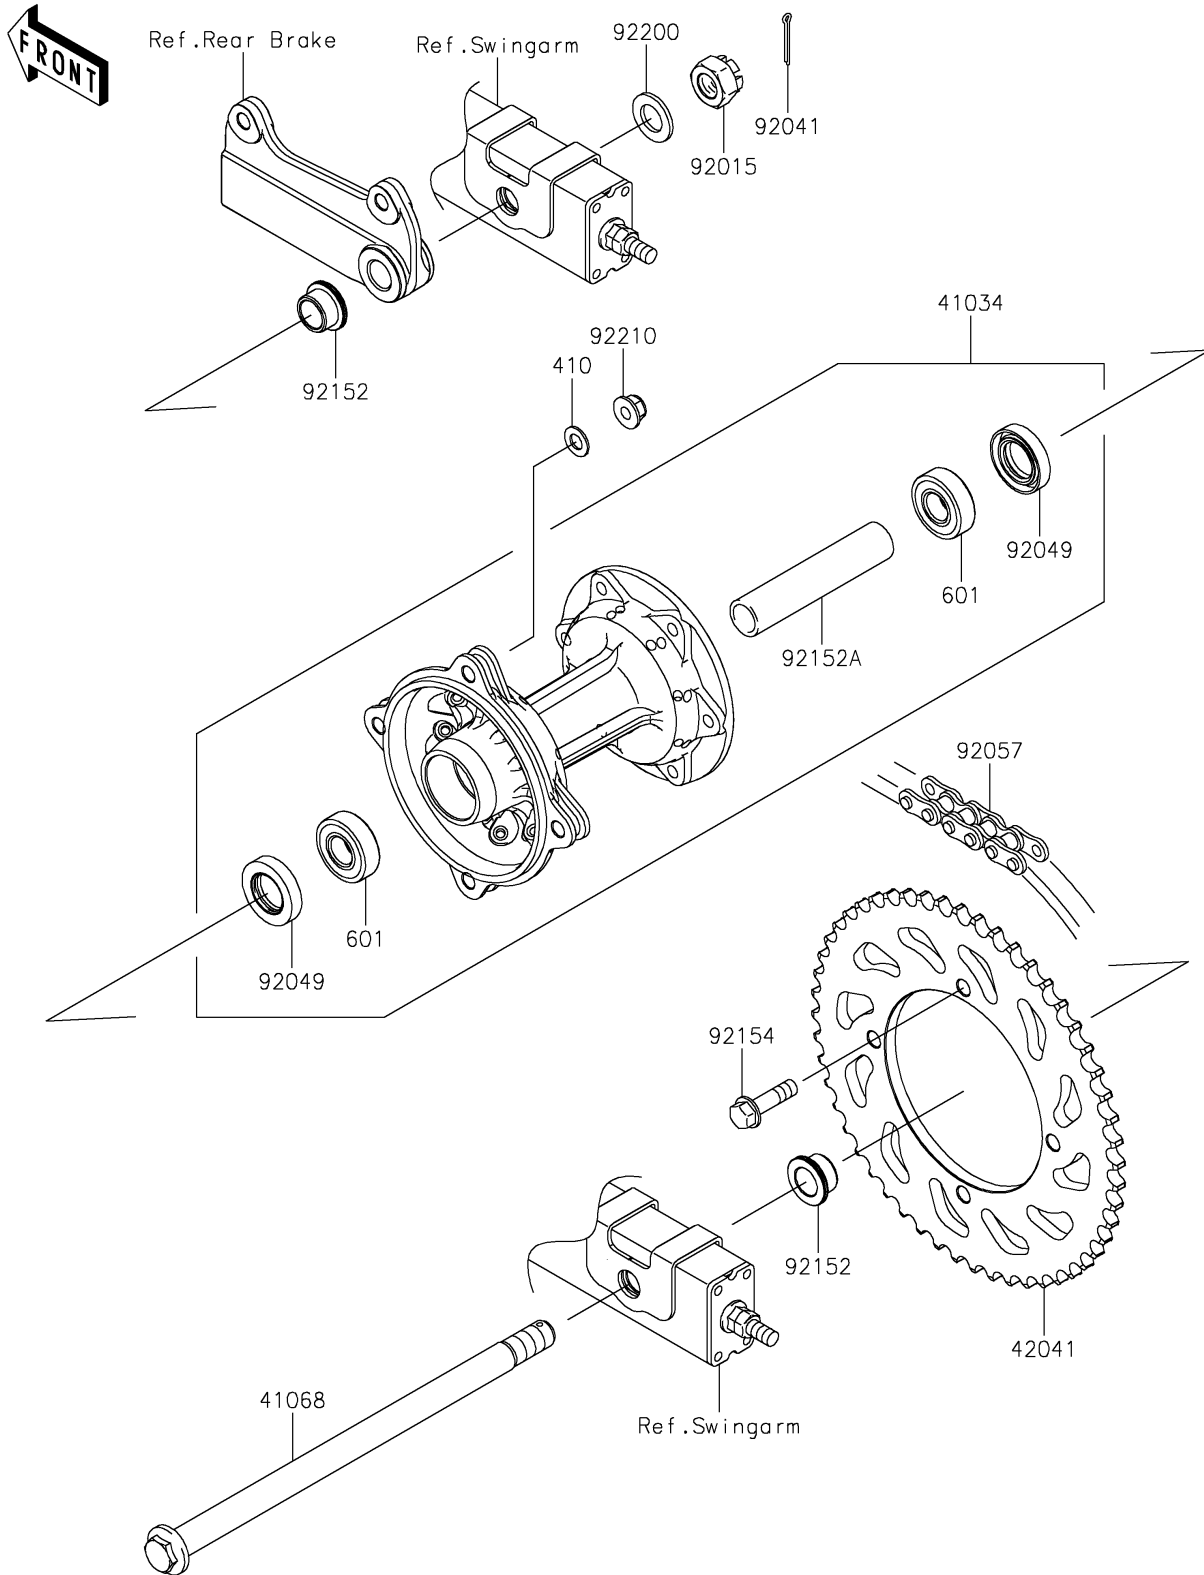

2024 KLX150L (Indonesia Only) PARTS DIAGRAM

Rear Hub

F2240

2024 KLX150L (Indonesia Only) PARTS LIST

Rear Hub

ITEM NAME	PART NUMBER	QUANTITY
DRUM-ASSY,RR (Ref # 41034)	41034-0596	1
AXLE,RR,14X264.5 (Ref # 41068)	41068-0075	1
SPROCKET-HUB,52T (Ref # 42041)	42041-0146	1
NUT,CASTLE,14MM (Ref # 92015)	92015-1765	1
COTTER,3X35 (Ref # 92041)	92041-0010	1
SEAL-OIL (Ref # 92049)	92049-0114	2
CHAIN,DRIVE,428HX132L (Ref # 92057)	92057-0642	1
COLLAR,15.1X20X12.8 (Ref # 92152)	92152-2246	2
COLLAR,15.1X20X106 (Ref # 92152A)	92152-2493	1
BOLT,FLANGED,8X30 (Ref # 92154)	92154-3760	4
WASHER,14.2X26X3.2 (Ref # 92200)	92200-0873	1
NUT,8MM (Ref # 92210)	92210-0570	4
WASHER-PLAIN-SMALL,8MM (Ref # 410)	410AA0800	4
BEARING-BALL (Ref # 601)	601B6202UU	2