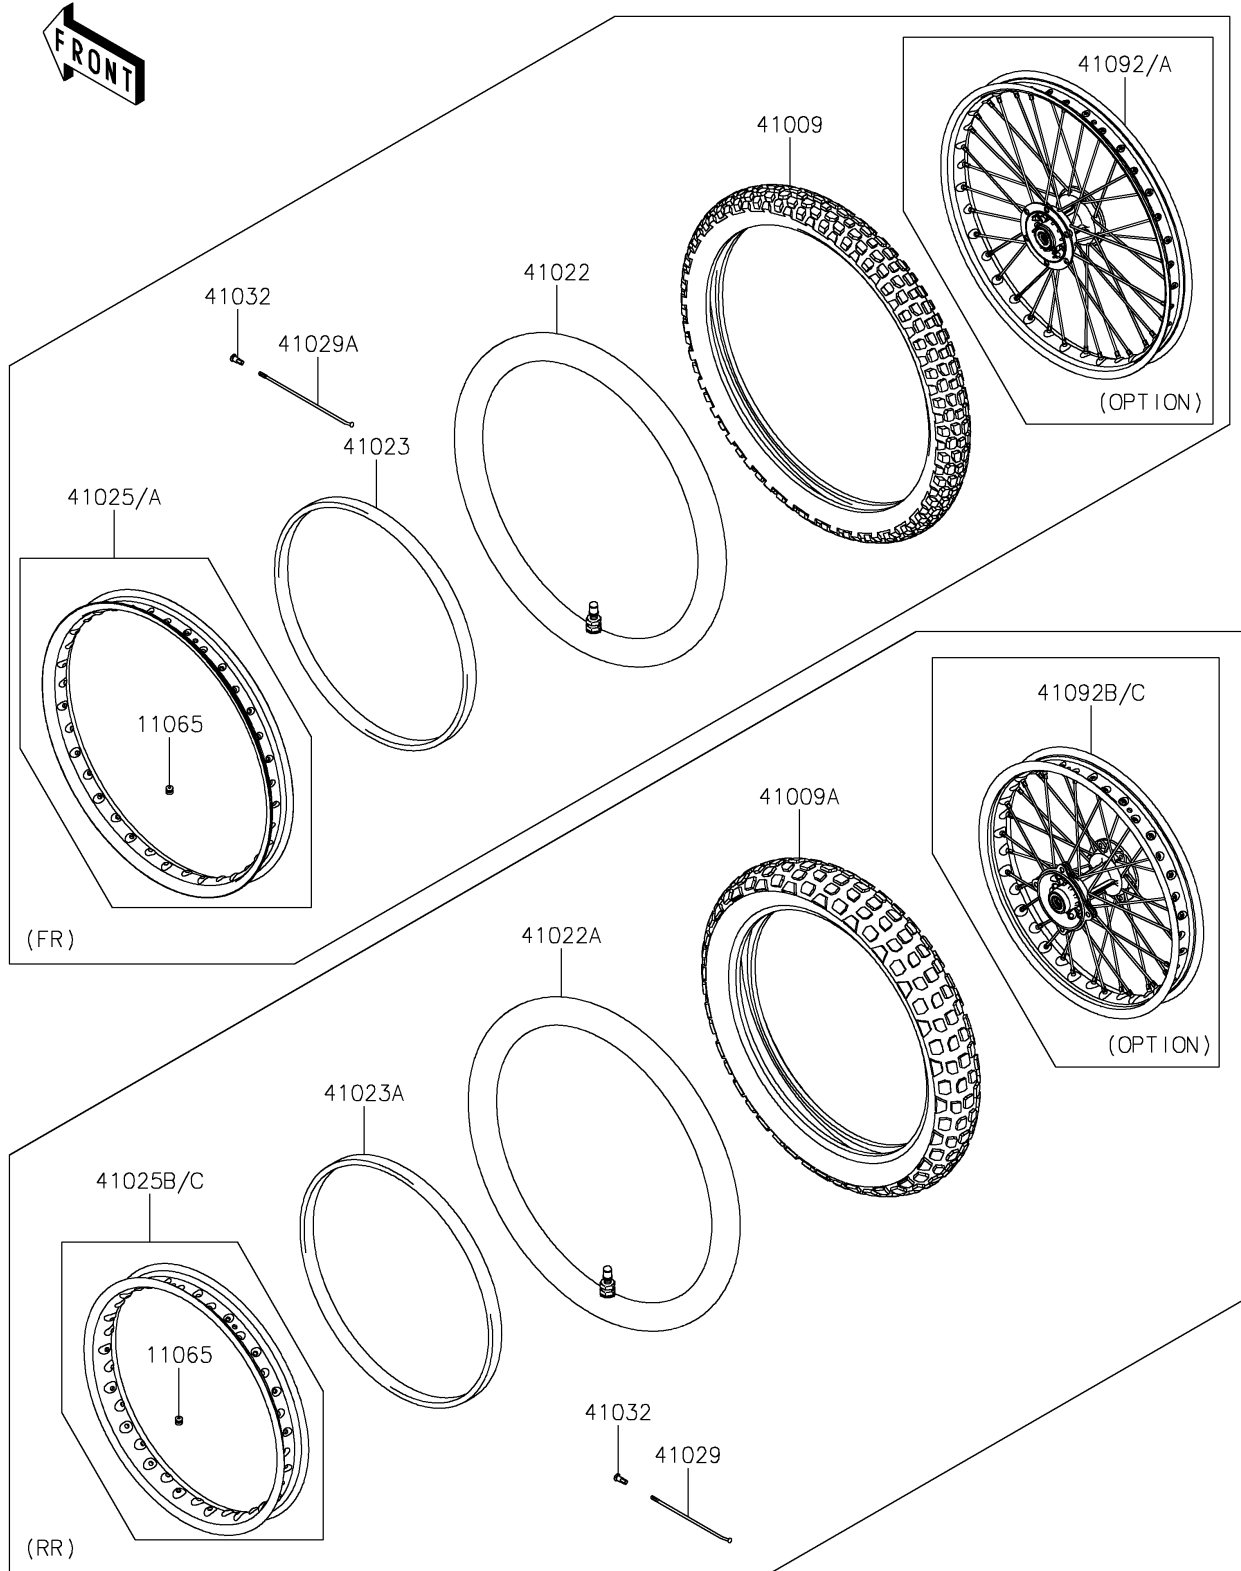

2024 KLX150L (Indonesia Only) PARTS DIAGRAM

Tires

F2210

2024 KLX150L (Indonesia Only) PARTS LIST

Tires

ITEM NAME	PART NUMBER	QUANTITY
CAP,BEAD STOPPER (Ref # 11065)	11065-0384	2
TIRE,FR,2.75-21 45P,GP-21F (Ref # 41009)	41009-0598	1
TIRE,RR,4.10-18 59P,GP-22R (Ref # 41009A)	41009-0599	1
TUBE-TIRE,2.75-21 (Ref # 41022)	41022-0066	1
TUBE-TIRE,4.10-18 (Ref # 41022A)	41022-0067	1
BAND-RIM,2.75-21 (Ref # 41023)	41023-0028	1
BAND-RIM,4.10-18 (Ref # 41023A)	41023-0029	1
RIM,FR,21X1.60,SILVER (Ref # 41025)	41025-0365-WA	1
RIM,RR,18X1.85,SILVER (Ref # 41025B)	41025-0366-WA	1
SPOKE-INNER,191.5MMX162D (Ref # 41029)	41029-0090	36
SPOKE-INNER,228MMX159D (Ref # 41029A)	41029-0119	36
NIPPLE-SPOKE (Ref # 41032)	41032-0010	72
WHEEL-SUB ASSY,FR,SILVER (Ref # 41092)	41092-0028-WA	1
WHEEL-SUB ASSY,SILVER (Ref # 41092B)	41092-0029-WA	1