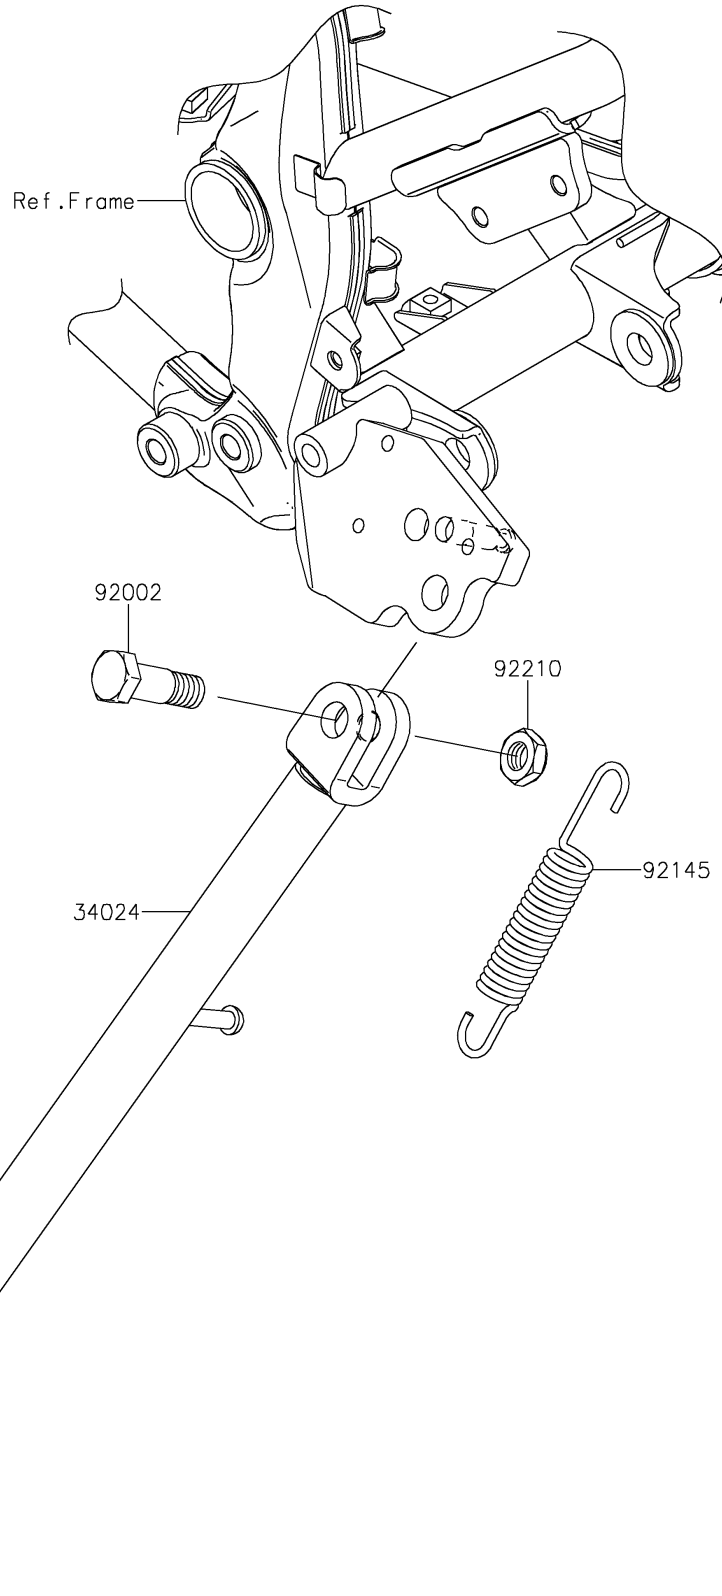

2024 KLX150L (Indonesia Only) PARTS DIAGRAM

Stand(s)

F2190

2024 KLX150L (Indonesia Only) PARTS LIST

Stand(s)

ITEM NAME	PART NUMBER	QUANTITY
STAND-SIDE,P.SILVER (Ref # 34024)	34024-0121-458	1
BOLT,SIDE STAND (Ref # 92002)	92002-1813	1
SPRING (Ref # 92145)	92145-1588	1
NUT,LOCK,10MM (Ref # 92210)	92210-1672	1