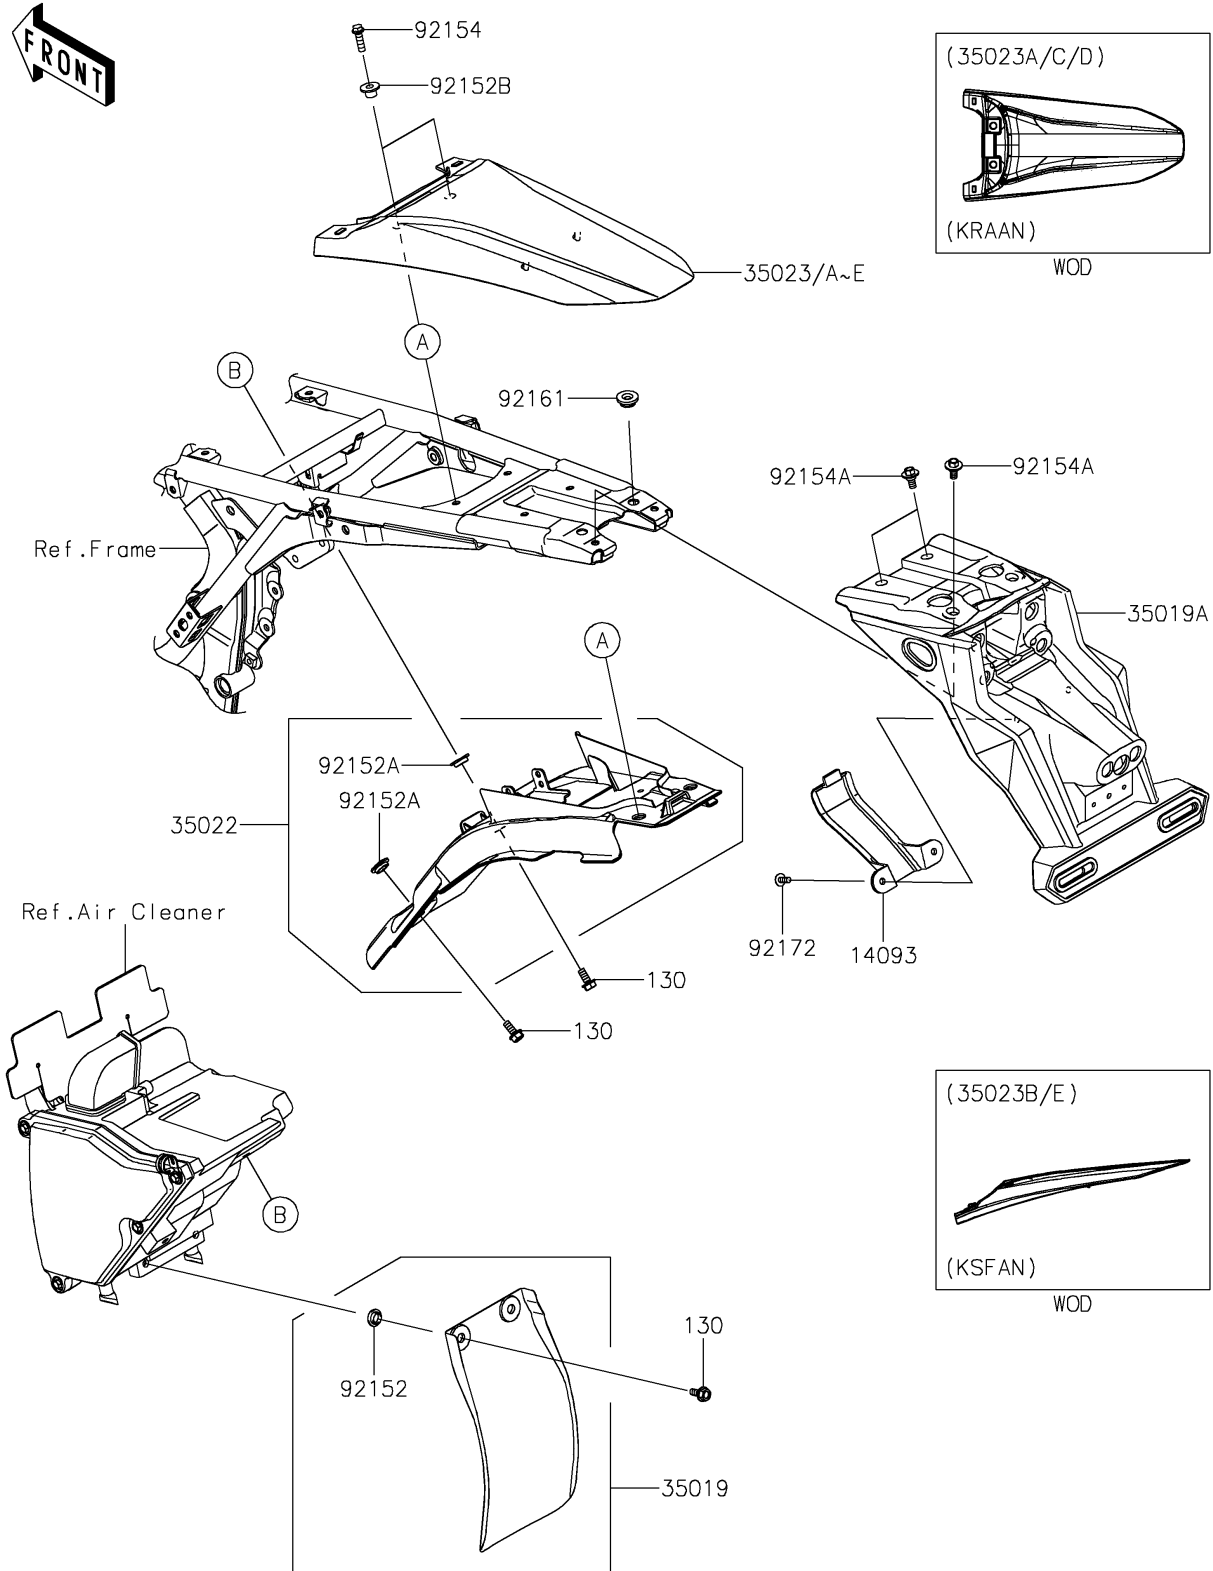

2024 KLX150L (Indonesia Only) PARTS DIAGRAM

Rear Fender(s)

F2172

2024 KLX150L (Indonesia Only) PARTS LIST

Rear Fender(s)

ITEM NAME	PART NUMBER	QUANTITY
COVER (Ref # 14093)	14093-1246	1
FLAP,RR FENDER,FR (Ref # 35019)	35019-0599	1
FLAP (Ref # 35019A)	35019-0692	1
FENDER-COMP-REAR (Ref # 35022)	35022-0116	1
FENDER-REAR,L.GREEN (Ref # 35023)	35023-0486-290	1
COLLAR,8.8X16X4 (Ref # 92152)	92152-1731	2
COLLAR,8.8X16X4 (Ref # 92152A)	92152-2185	2
COLLAR (Ref # 92152B)	92152-2729	2
BOLT,FLANGED,6X20 (Ref # 92154)	92154-1219	2
BOLT,FLANGED,6X13 (Ref # 92154A)	92154-4411	4
DAMPER (Ref # 92161)	92161-1531	2
SCREW,5X12 (Ref # 92172)	92172-1095	2
BOLT-FLANGED,6X14 (Ref # 130)	130BA0614	4