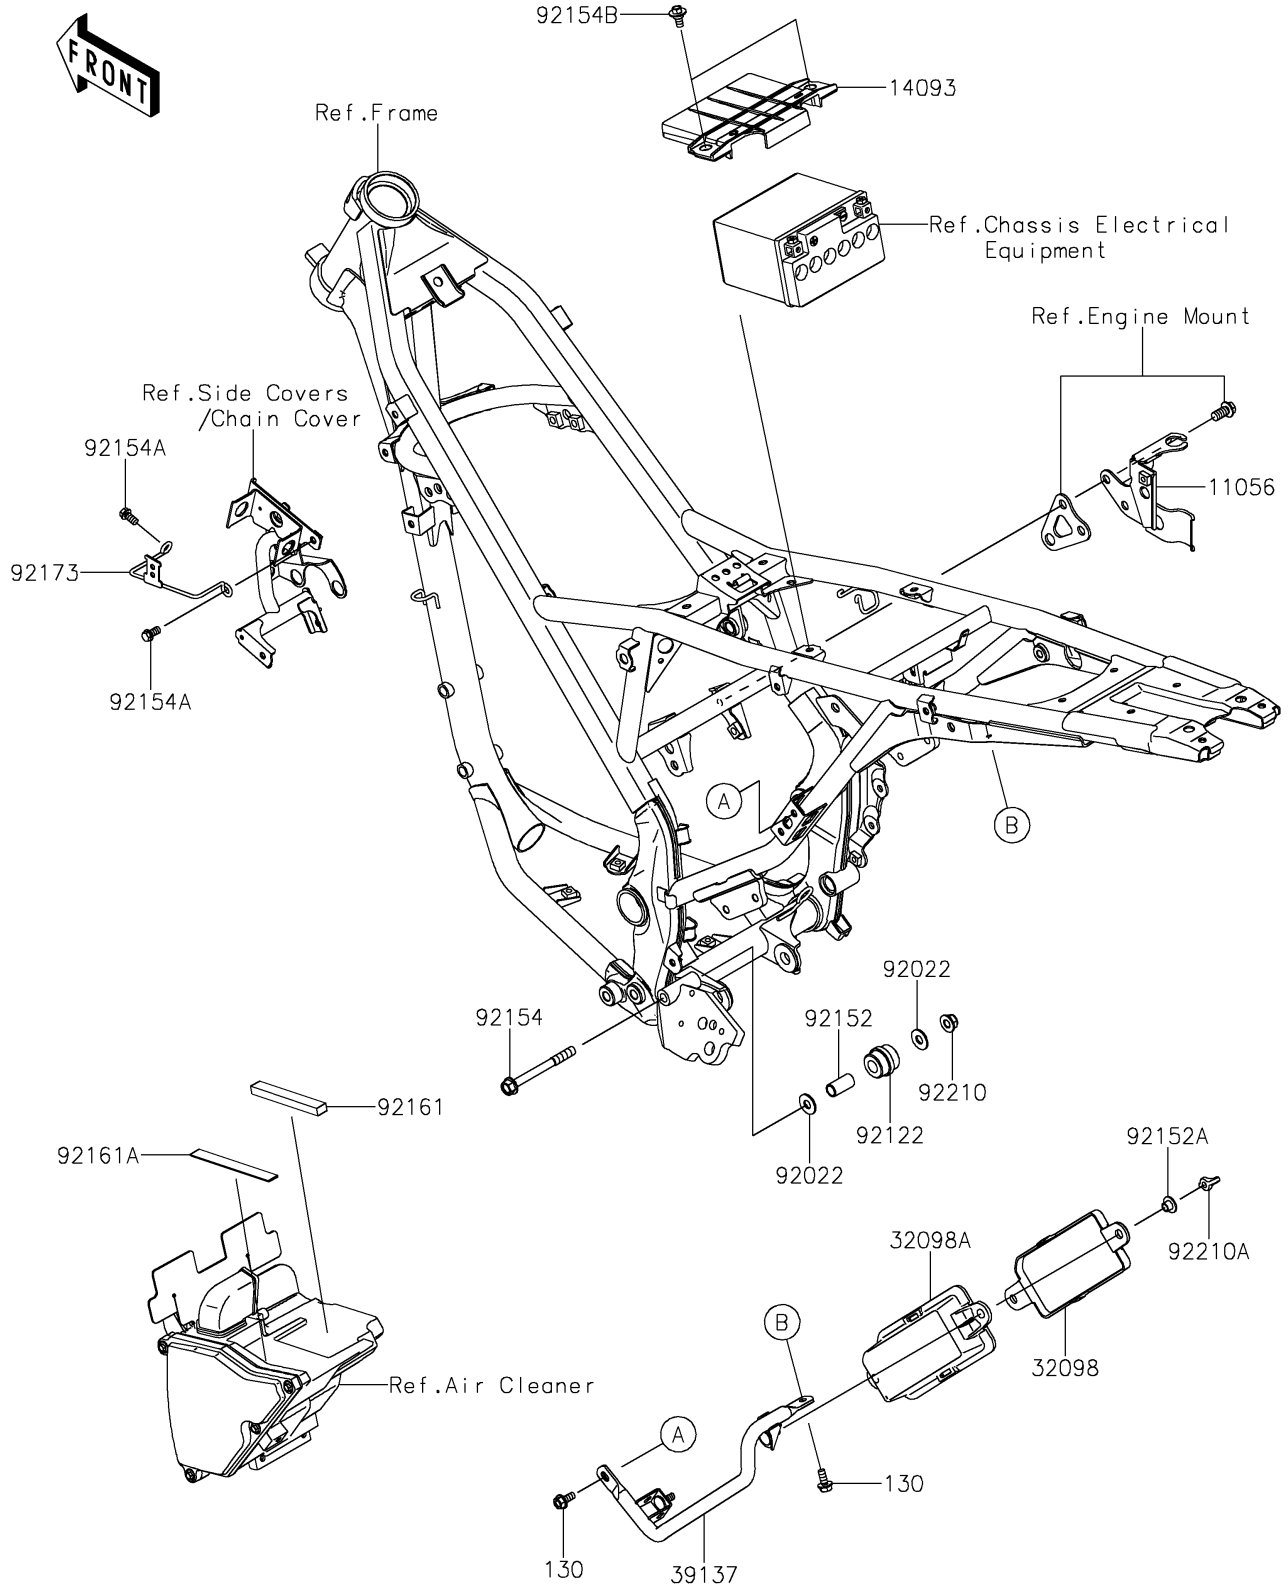

2024 KLX150L (Indonesia Only) PARTS DIAGRAM

Frame Fittings(KRFNN/KSFNN/KSFAN)

F2131

2024 KLX150L (Indonesia Only) PARTS LIST

Frame Fittings(KRFNN/KSFNN/KSFAN)

ITEM NAME	PART NUMBER	QUANTITY
BRACKET,RESERVOIR (Ref # 11056)	11056-7776	1
COVER,BATTERY (Ref # 14093)	14093-1247	1
CASE-TOOL,UPP (Ref # 32098)	32098-0027	1
CASE-TOOL,LWR (Ref # 32098A)	32098-0028	1
STAY-COMP (Ref # 39137)	39137-0724	1
WASHER,8.5X20X1.6 (Ref # 92022)	92022-1561	2
ROLLER,GUIDE CHAIN (Ref # 92122)	92122-0041	1
COLLAR,9.5X12.5X25 (Ref # 92152)	92152-1881	1
COLLAR,6.3X8.3X16 (Ref # 92152A)	92152-2463	2
BOLT,FLANGED,8X80 (Ref # 92154)	92154-1355	1
BOLT,FLANGED,6X12 (Ref # 92154A)	92154-2753	2
BOLT,FLANGED,6X13 (Ref # 92154B)	92154-4411	2
DAMPER,12X88X8 (Ref # 92161)	92161-2445	1
DAMPER,12X105X1.5 (Ref # 92161A)	92161-2446	1
CLAMP (Ref # 92173)	92173-2492	1
NUT,LOCK,FLANGED,8MM (Ref # 92210)	92210-0140	1
NUT,WING,6MM (Ref # 92210A)	92210-1603	2
BOLT-FLANGED,6X14 (Ref # 130)	130BA0614	2