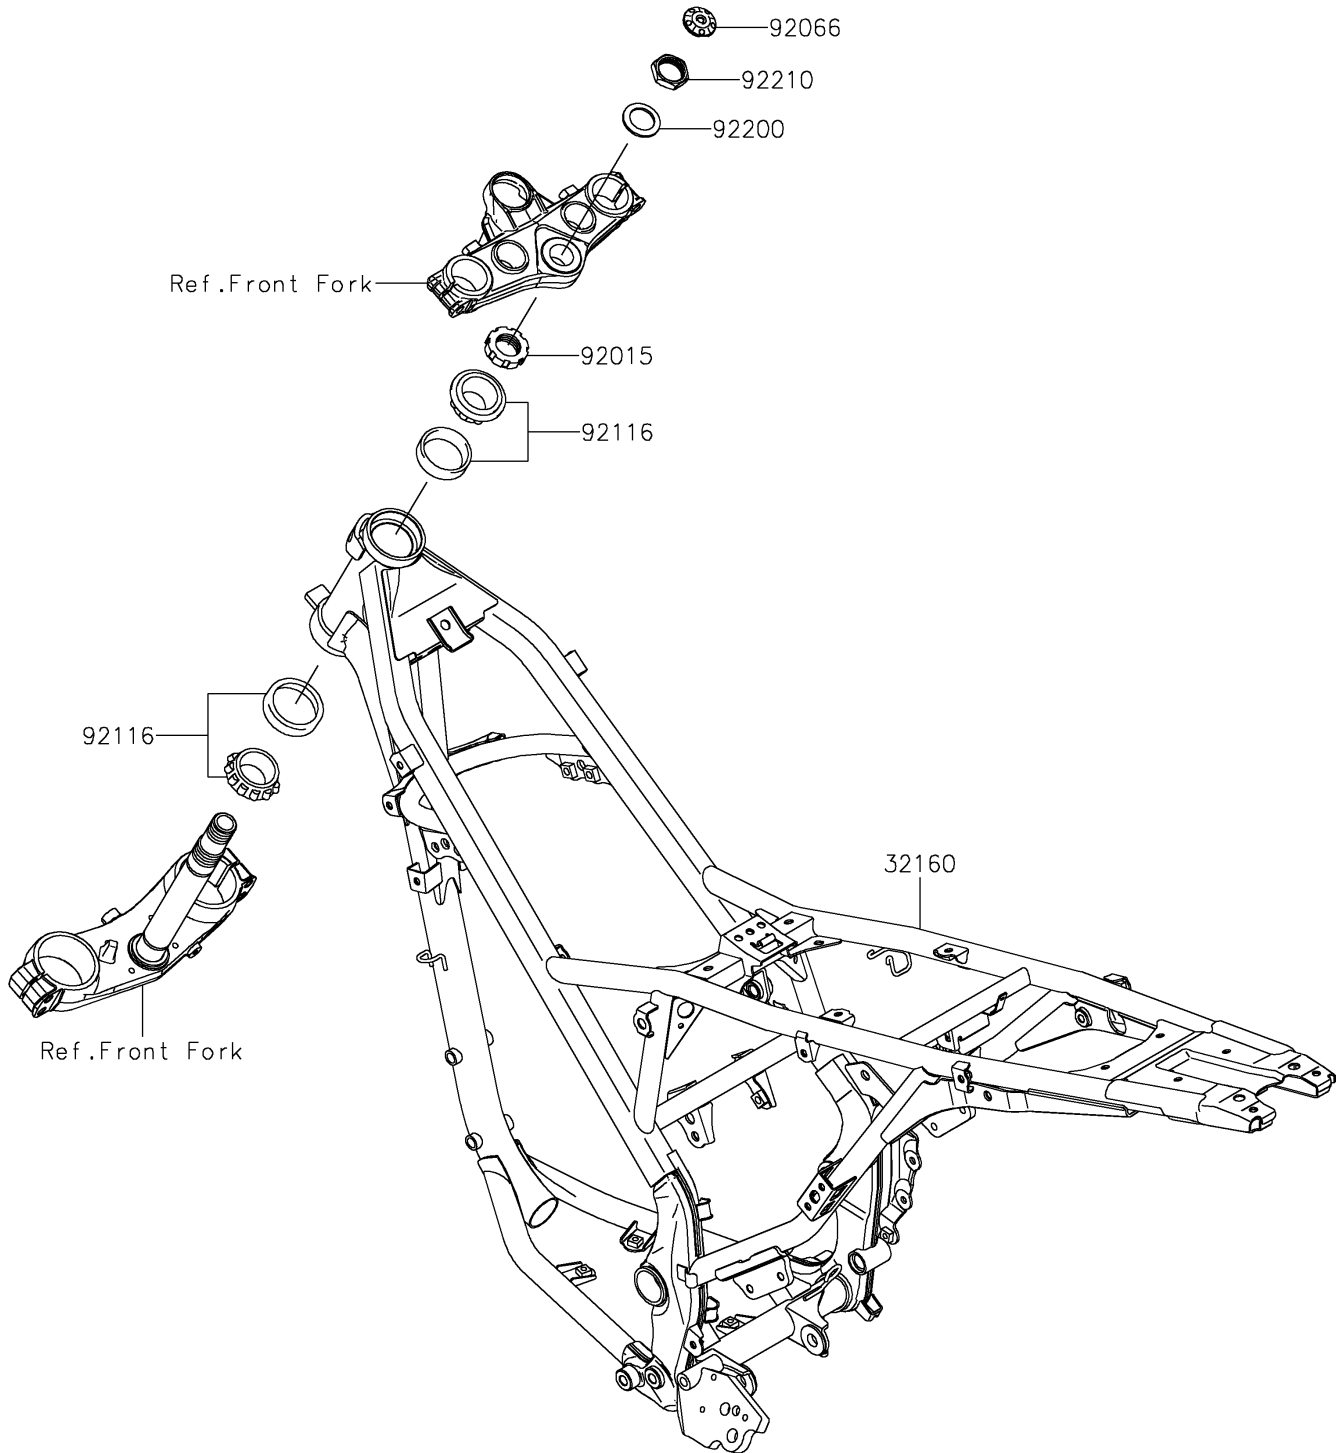

# 2024 KLX150L (Indonesia Only) PARTS DIAGRAM

Frame

F2120

## 2024 KLX150L (Indonesia Only) PARTS LIST

### Frame

ITEM NAME	PART NUMBER	QUANTITY
FRAME-COMP,P.SILVER (Ref # 32160)	32160-1951-458	1
NUT,STEERING STEM,25MM (Ref # 92015)	92015-1684	1
PLUG (Ref # 92066)	92066-0162	1
BEARING-ROLLER,H1-CAP32005JRRS (Ref # 92116)	92116-1065	2
WASHER,23X34X2.2 (Ref # 92200)	92200-0891	1
NUT,STEERING STEM,22MM (Ref # 92210)	92210-1521	1