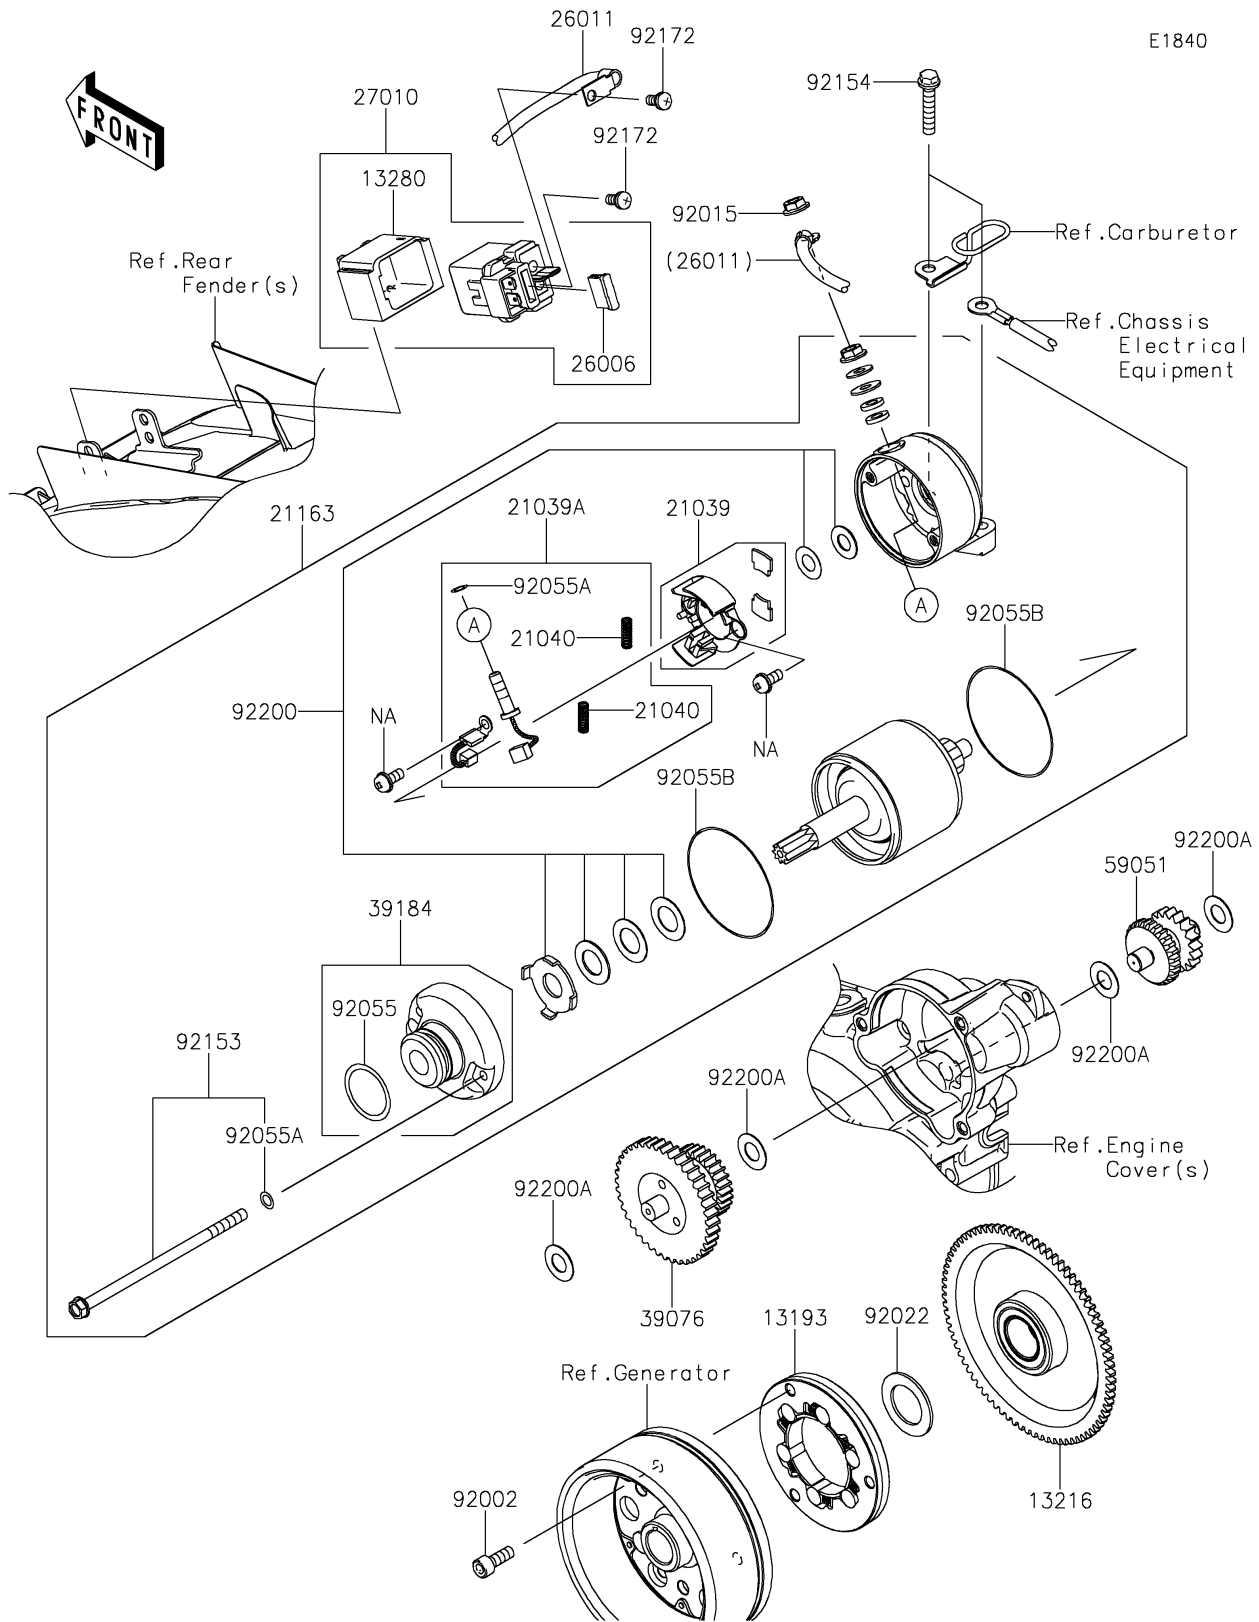

2024 KLX150L (Indonesia Only) PARTS DIAGRAM

Starter Motor

2024 KLX150L (Indonesia Only) PARTS LIST

Starter Motor

ITEM NAME	PART NUMBER	QUANTITY
CLUTCH-ASSY-ONEWAY (Ref # 13193)	13193-0009	1
GEAR-COMP,FREE WHEEL (Ref # 13216)	13216-0915	1
HOLDER (Ref # 13280)	13280-0816	1
BRUSH (Ref # 21039)	21039-0007	1
BRUSH (Ref # 21039A)	21039-0008	1
SPRING-BRUSH (Ref # 21040)	21040-0004	2
STARTER-ELECTRIC (Ref # 21163)	21163-0058	1
FUSE,BLADE,20A,YELLOW (Ref # 26006)	26006-1051	1
WIRE-LEAD,STARTER (Ref # 26011)	26011-1990	1
SWITCH (Ref # 27010)	27010-0774	1
LIMITER,STARTER IDLE GEAR (Ref # 39076)	39076-0044	1
BRACKET-ASSY (Ref # 39184)	39184-0015	1
GEAR-SPUR,IDLE (Ref # 59051)	59051-0785	1
BOLT,SOCKET,6X16 (Ref # 92002)	92002-1778	3
NUT,FLANGED,6MM (Ref # 92015)	92015-1367	1
WASHER,22.3X35X1.6 (Ref # 92022)	92022-212	1
RING-O (Ref # 92055)	92055-1276	1
RING-O,4.5X2.0 (Ref # 92055A)	92055-1370	3
RING-O (Ref # 92055B)	92055-1550	2
BOLT (Ref # 92153)	92153-1914	2
BOLT,FLANGED,6X30 (Ref # 92154)	92154-1159	2
SCREW-PAN-WS-CROS,5X10 (Ref # 92172)	92172-1456	2
WASHER,SET (Ref # 92200)	92200-0407	1
WASHER,10.2X20X0.5 (Ref # 92200A)	92200-1976	4