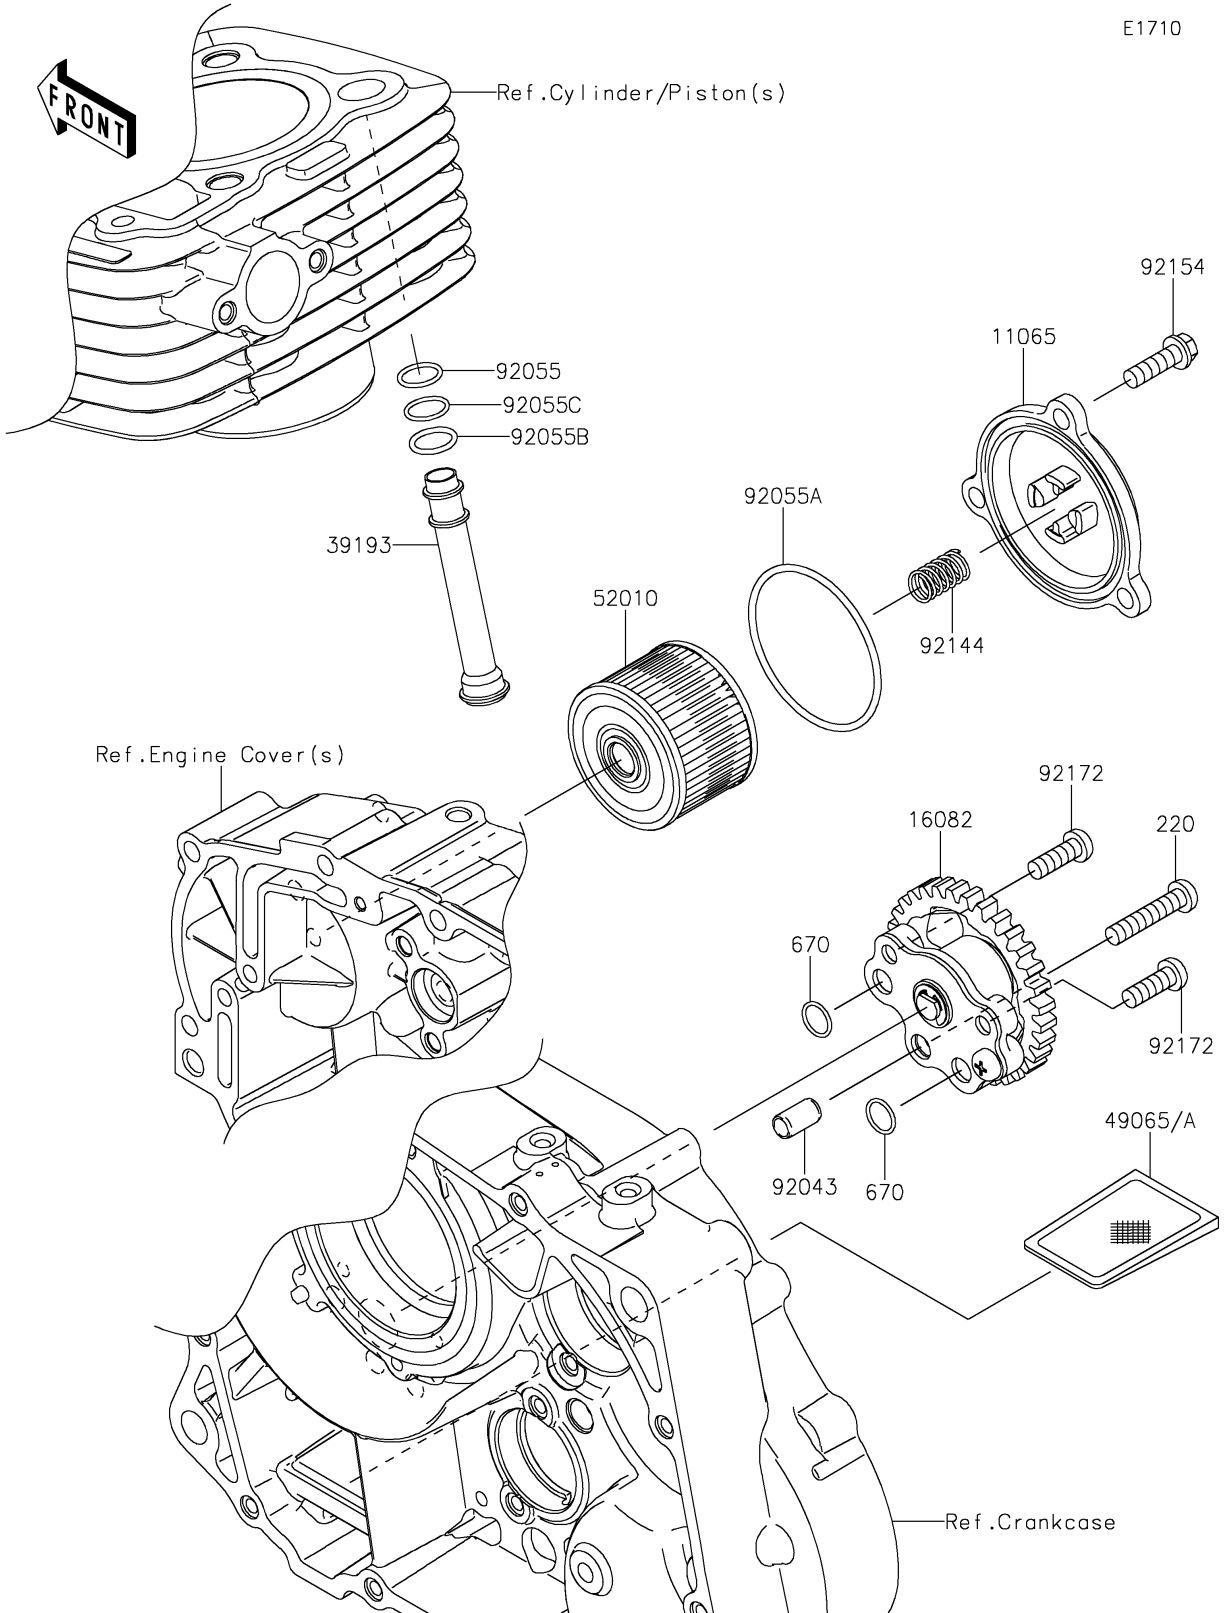

# 2024 KLX150L (Indonesia Only) PARTS DIAGRAM

## Oil Pump

## 2024 KLX150L (Indonesia Only) PARTS LIST

### Oil Pump

ITEM NAME	PART NUMBER	QUANTITY
CAP (Ref # 11065)	11065-0818	1
PUMP-ASSY-OIL (Ref # 16082)	16082-0040	1
PIPE-OIL (Ref # 39193)	39193-0578	1
FILTER-OIL (Ref # 49065)	49065-0714	1
ELEMENT-OIL FILTER (Ref # 52010)	52010-0552	1
PIN,6.2X8X14 (Ref # 92043)	92043-1741	1
RING-O,9.8X1.9 (Ref # 92055)	92055-0061	1
RING-O,59.6X2.4 (Ref # 92055A)	92055-0190	1
RING-O,12.8X1.9 (Ref # 92055B)	92055-0773	1
RING-O,9.8X2.4 (Ref # 92055C)	92055-0906	1
SPRING (Ref # 92144)	92144-1892	1
BOLT,FLANGED,6X20 (Ref # 92154)	92154-1219	3
SCREW,6X18 (Ref # 92172)	92172-0831	2
SCREW-PAN-CROS,6X30 (Ref # 220)	220AA0630	1
O RING,9.8X1.9 (Ref # 670)	670B1510	2