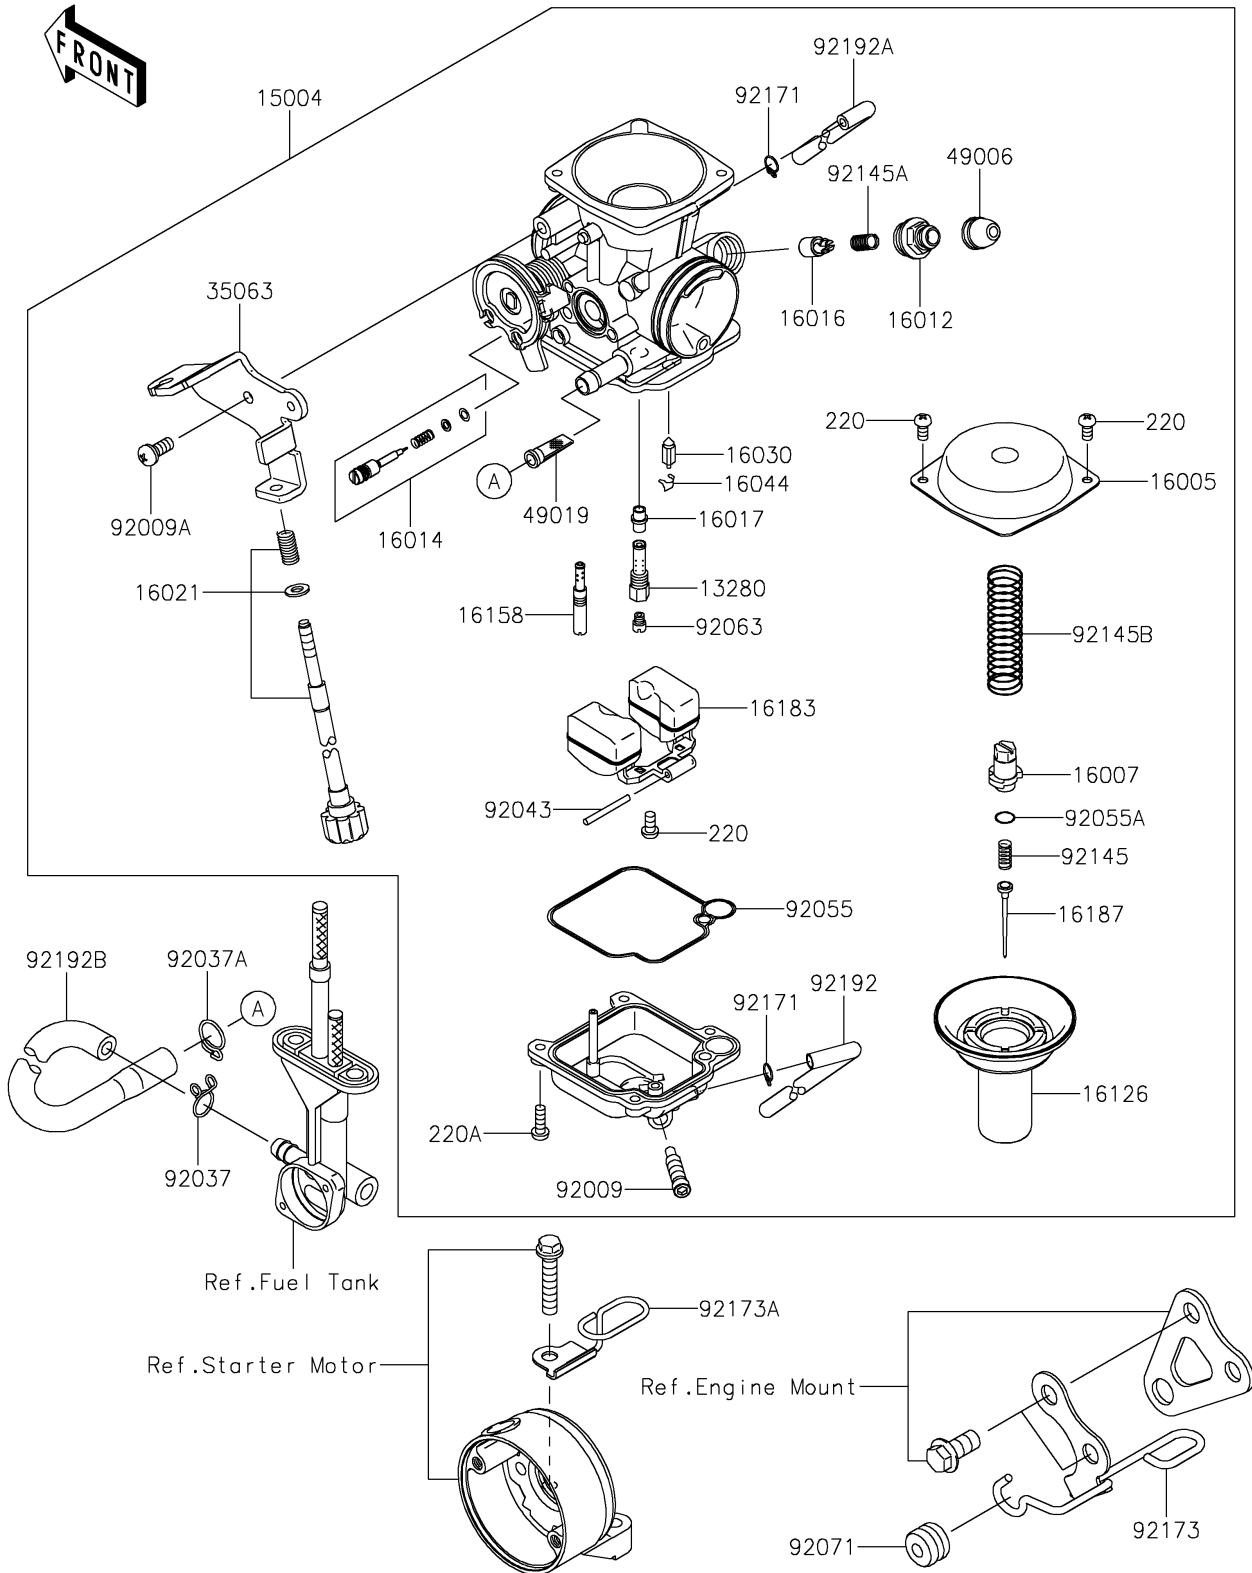

# 2024 KLX150L (Indonesia Only) PARTS DIAGRAM

Carburetor

E1611

## 2024 KLX150L (Indonesia Only) PARTS LIST

### Carburetor

ITEM NAME	PART NUMBER	QUANTITY
HOLDER (Ref # 13280)	13280-0235	1
CARBURETOR-ASSY (Ref # 15004)	15004-1117	1
TOP-CHAMBER (Ref # 16005)	16005-0003	1
SEAT-SPRING (Ref # 16007)	16007-0020	1
CAP-STARTER PLUNGER (Ref # 16012)	16012-0003	1
SCREW-PILOT AIR (Ref # 16014)	16014-0016	1
PLUNGER,STARTER (Ref # 16016)	16016-0014	1
JET-NEEDLE (Ref # 16017)	16017-0017	1
SCREW-THROTTLE STOP (Ref # 16021)	16021-0022	1
VALVE-FLOAT (Ref # 16030)	16030-0005	1
CLAMP,FLOAT VALVE (Ref # 16044)	16044-007	1
VALVE (Ref # 16126)	16126-0020	1
JET-SLOW (Ref # 16158)	16158-0007	1
FLOAT-ASSY (Ref # 16183)	16183-0004	1
NEEDLE-JET (Ref # 16187)	16187-0586	1
STAY (Ref # 35063)	35063-0684	1
BOOT (Ref # 49006)	49006-0039	1
FILTER-FUEL (Ref # 49019)	49019-1097	1
SCREW,DRAIN,6X0.75 (Ref # 92009)	92009-1551	1
SCREW,PLATE (Ref # 92009A)	92009-1865	1
CLAMP,TUBE (Ref # 92037)	92037-147	1
CLAMP (Ref # 92037A)	92037-1935	1
PIN,FLOAT (Ref # 92043)	92043-1207	1
RING-O,CHAMBER GASKET (Ref # 92055)	92055-0084	1
RING-O (Ref # 92055A)	92055-1223	1
JET-MAIN,#112 (Ref # 92063)	92063-0020	1
GROMMET (Ref # 92071)	92071-0038	1
SPRING (Ref # 92145)	92145-0309	1
SPRING,COIL (Ref # 92145A)	92145-0313	1

### Carburetor

ITEM NAME	PART NUMBER	QUANTITY
SPRING (Ref # 92145B)	92145-0936	1
CLAMP (Ref # 92171)	92171-0494	2
CLAMP (Ref # 92173)	92173-1066	1
CLAMP (Ref # 92173A)	92173-2545	1
TUBE (Ref # 92192)	92192-0233	1
TUBE (Ref # 92192A)	92192-0876	1
TUBE,TAP-ASSY-CARBURETOR (Ref # 92192B)	92192-1726	1
SCREW-PAN-CROS,4X8 (Ref # 220)	220AA0408	3
SCREW-PAN-CROS,4X12 (Ref # 220A)	220AA0412	4