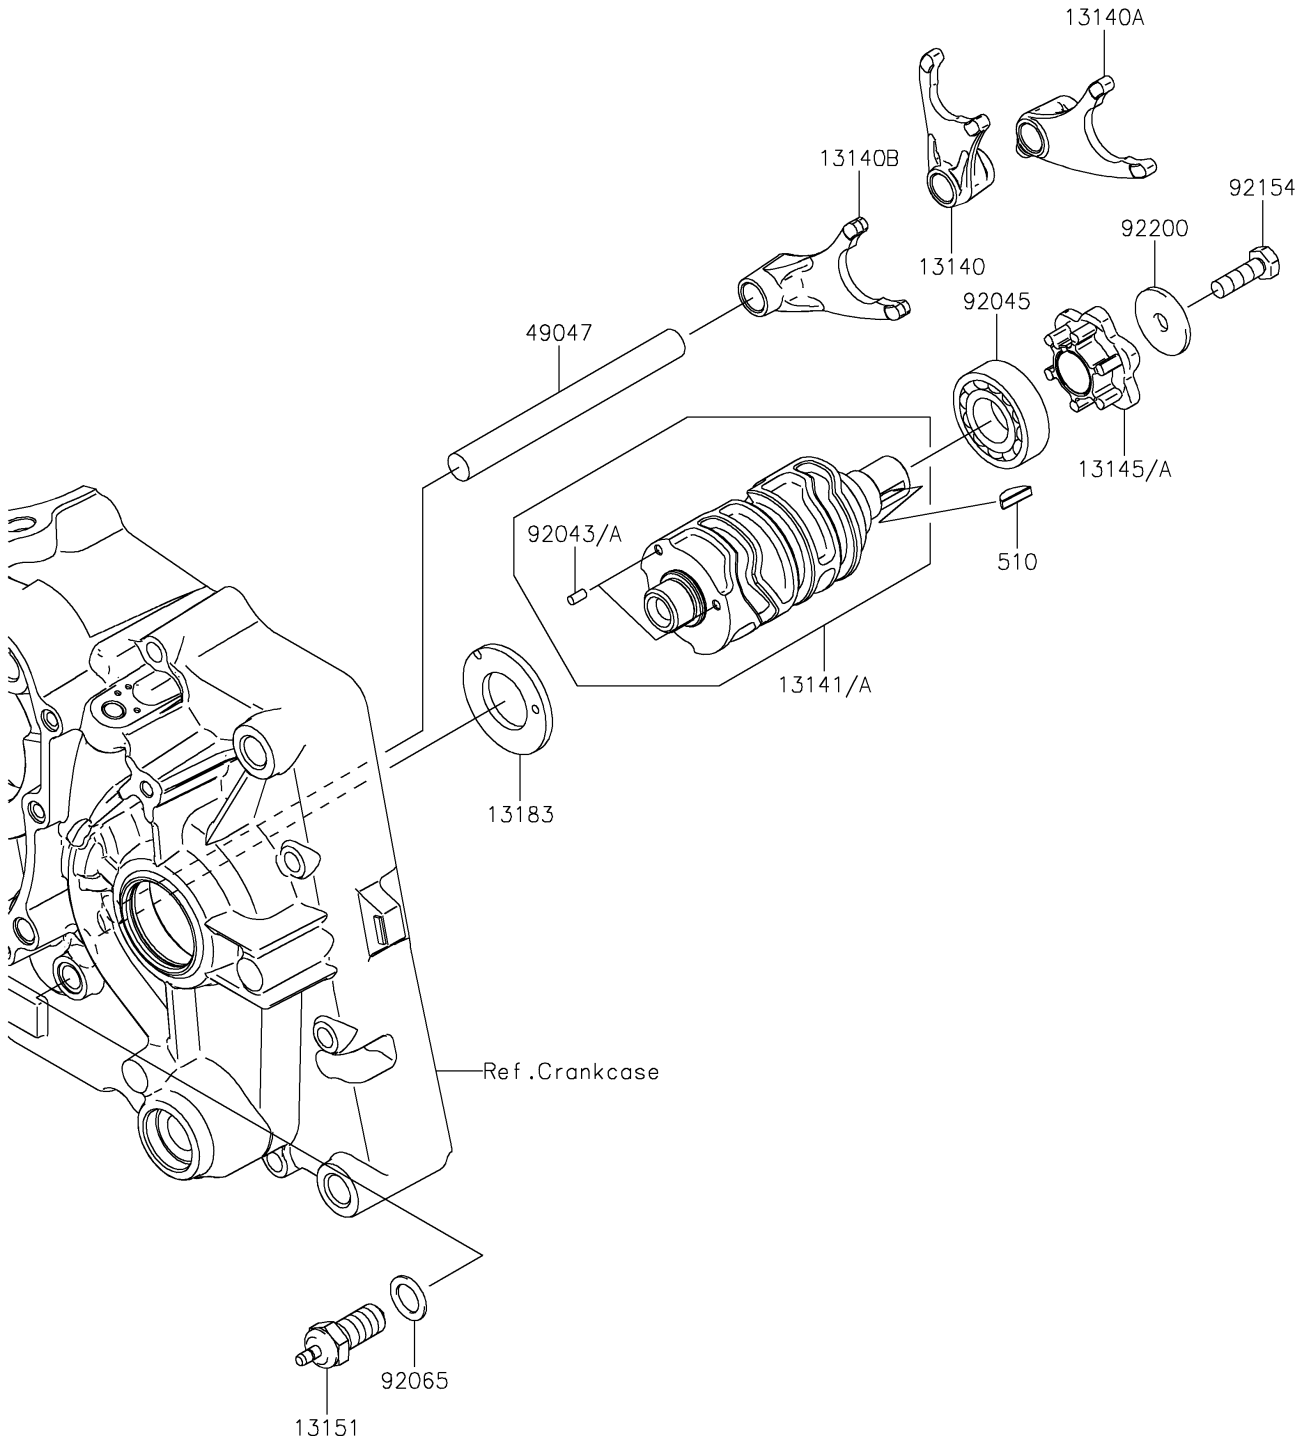

2024 KLX150L (Indonesia Only) PARTS DIAGRAM

Gear Change Drum/Shift Fork(s)

E1362

2024 KLX150L (Indonesia Only) PARTS LIST

Gear Change Drum/Shift Fork(s)

ITEM NAME	PART NUMBER	QUANTITY
FORK-SHIFT,INPUT (Ref # 13140)	13140-0698	1
FORK-SHIFT,OUTPUT RH (Ref # 13140A)	13140-0699	1
FORK-SHIFT,OUTPUT LH (Ref # 13140B)	13140-0700	1
DRUM-CHANGE (Ref # 13141)	13141-0572	1
CAM-CHANGE DRUM (Ref # 13145)	13145-0045	1
SWITCH-COMP,NEUTRAL (Ref # 13151)	13151-1099	1
PLATE,CHANGE (Ref # 13183)	13183-1066	1
ROD-SHIFT (Ref # 49047)	49047-0639	1
PIN-DOWEL,3X6 (Ref # 92043)	92043-0919	2
BEARING-BALL,17X35X10 (Ref # 92045)	92045-0126	1
GASKET,10.5X16X1 (Ref # 92065)	92065-058	1
BOLT,UPSET,6X20 (Ref # 92154)	92154-1166	1
WASHER,6.5X24X2 (Ref # 92200)	92200-0838	1
KEY-WOODRUFF (Ref # 510)	510A3200	1