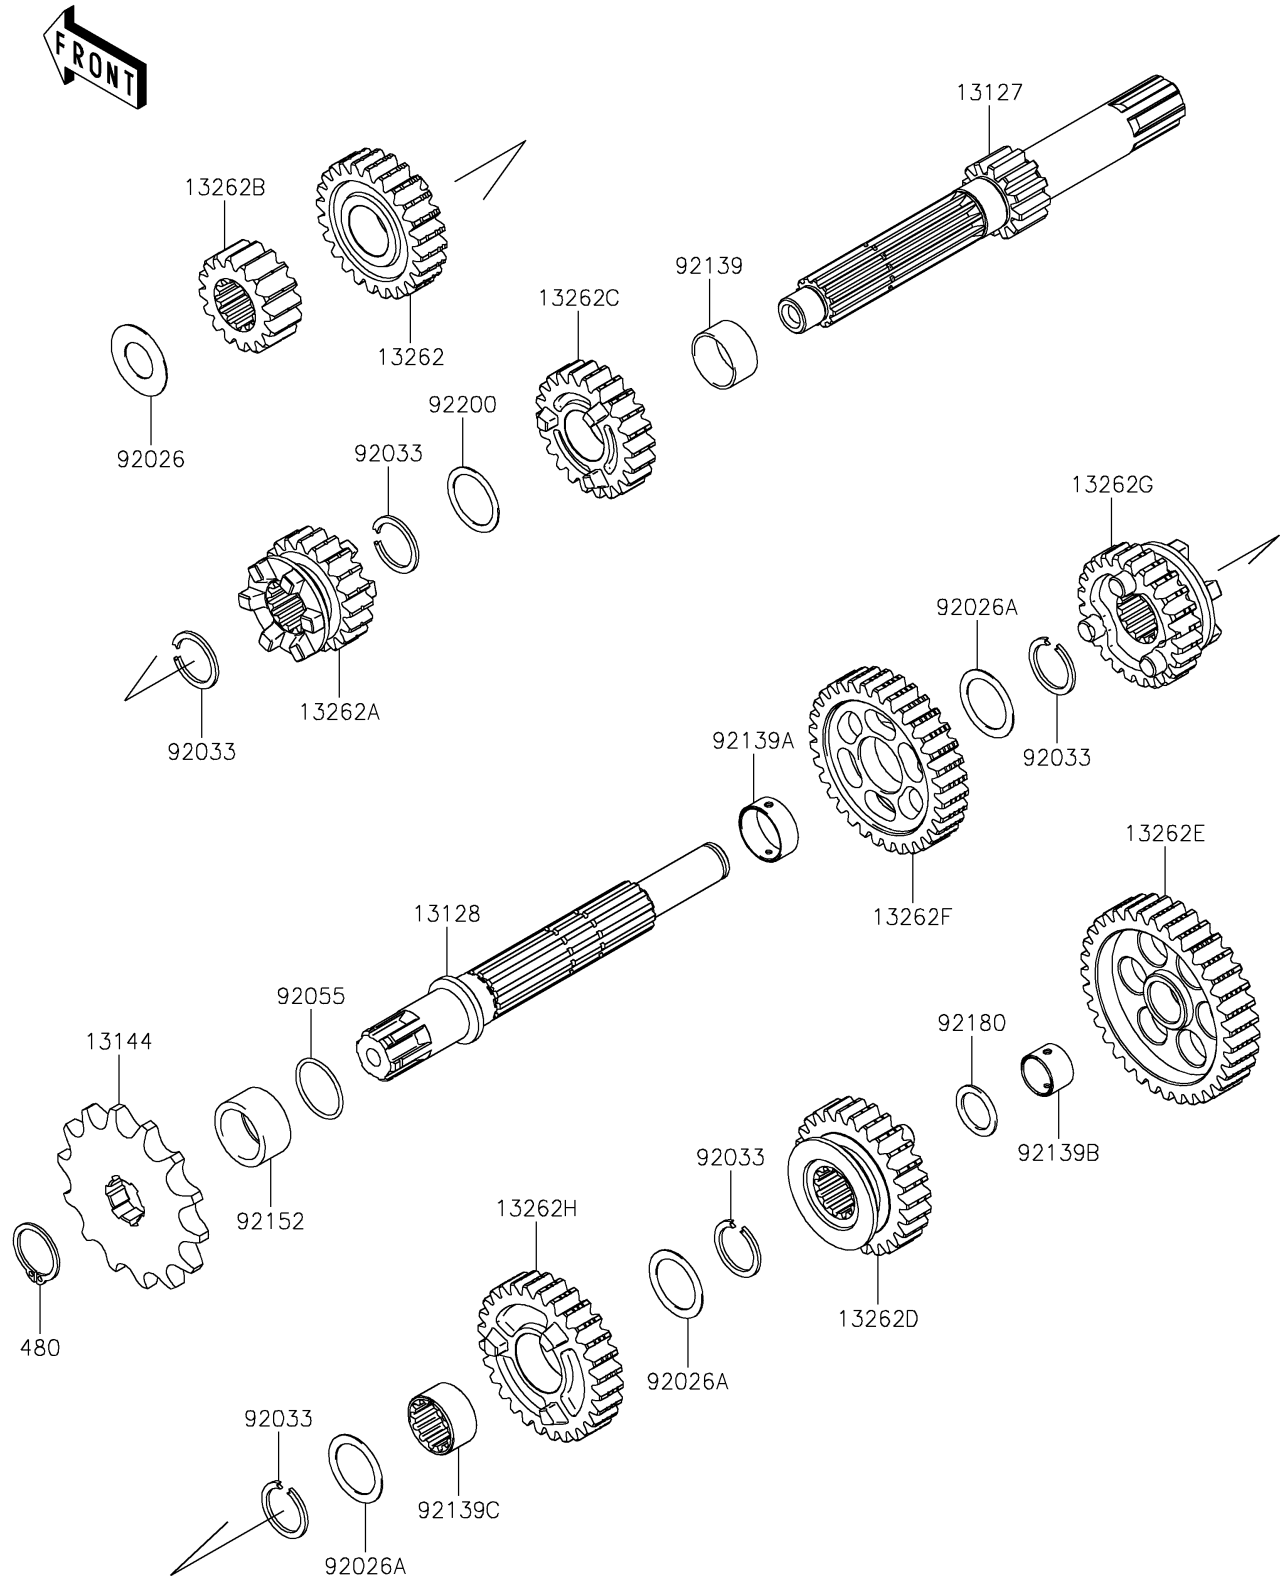

2024 KLX150L (Indonesia Only) PARTS DIAGRAM

Transmission

E1361

2024 KLX150L (Indonesia Only) PARTS LIST

Transmission

ITEM NAME	PART NUMBER	QUANTITY
SHAFT-TRANSMISSION INPUT,12T (Ref # 13127)	13127-0648	1
SHAFT-TRANSMISSION OUTPUT (Ref # 13128)	13128-0679	1
SPROCKET-OUTPUT,14T (Ref # 13144)	13144-0598	1
GEAR,INPUT 5TH,24T (Ref # 13262)	13262-0965	1
GEAR,INPUT 3RD,19T (Ref # 13262A)	13262-0966	1
GEAR,INPUT 2ND,16T (Ref # 13262B)	13262-0967	1
GEAR,INPUT 4TH,22T (Ref # 13262C)	13262-0968	1
GEAR,OUTPUT 4TH,26T (Ref # 13262D)	13262-0969	1
GEAR,OUTPUT LOW,35T (Ref # 13262E)	13262-0970	1
GEAR,OUTPUT 2ND,32T (Ref # 13262F)	13262-0971	1
GEAR,OUTPUT 5TH,24T (Ref # 13262G)	13262-0972	1
GEAR,OUTPUT 3RD,28T (Ref # 13262H)	13262-0973	1
SPACER,12.2X24X0.5 (Ref # 92026)	92026-0754	1
SPACER,17.2X23X0.5 (Ref # 92026A)	92026-0755	3
RING-SNAP (Ref # 92033)	92033-0731	5
RING-O,16.8X1.9 (Ref # 92055)	92055-0905	1
BUSHING,17X19X9.5 (Ref # 92139)	92139-0795	1
BUSHING,17X19X7.4 (Ref # 92139A)	92139-0796	1
BUSHING,12X14X9.4 (Ref # 92139B)	92139-0797	1
BUSHING (Ref # 92139C)	92139-0913	1
COLLAR,SPROCKET (Ref # 92152)	92152-0998	1
SHIM (Ref # 92180)	92180-0774	1
WASHER,17.3X22X0.5 (Ref # 92200)	92200-0865	1
CIRCLIP-TYPE-C,17MM (Ref # 480)	480J1700	1