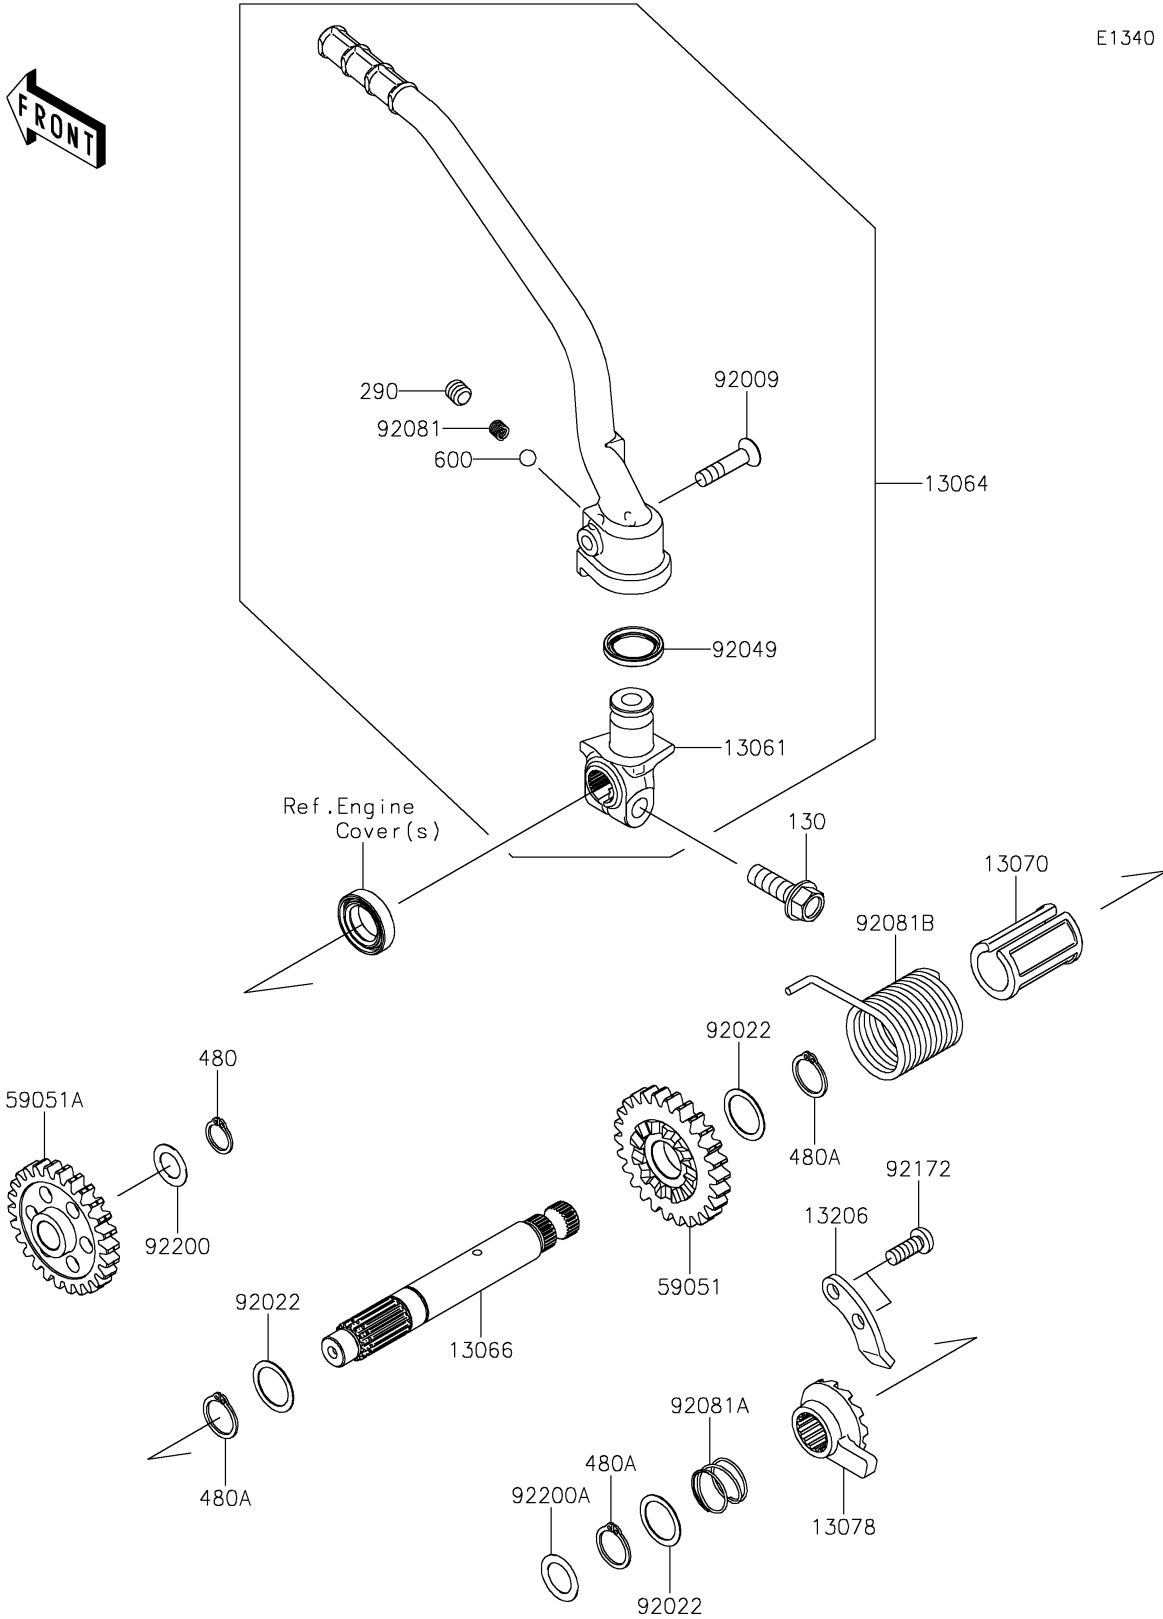

2024 KLX150L (Indonesia Only) PARTS DIAGRAM

Kickstarter Mechanism

2024 KLX150L (Indonesia Only) PARTS LIST

Kickstarter Mechanism

ITEM NAME	PART NUMBER	QUANTITY
BOSS (Ref # 13061)	13061-0778	1
LEVER-ASSY-KICK (Ref # 13064)	13064-0074	1
SHAFT-KICK (Ref # 13066)	13066-0014	1
GUIDE,KICK SHAFT (Ref # 13070)	13070-1035	1
RATCHET (Ref # 13078)	13078-0030	1
GUIDE-KICK (Ref # 13206)	13206-1070	1
GEAR-SPUR,KICK STARTER,26T (Ref # 59051)	59051-0735	1
GEAR-SPUR,IDLE,26T (Ref # 59051A)	59051-0738	1
SCREW,6X27 (Ref # 92009)	92009-1607	1
WASHER,16.8X22X0.5 (Ref # 92022)	92022-315	3
SEAL-OIL,KICK PEDAL (Ref # 92049)	92049-1387	1
SPRING,KICK PEDAL (Ref # 92081)	92081-020	1
SPRING,RATCHET (Ref # 92081A)	92081-122	1
SPRING,KICK STARTER (Ref # 92081B)	92081-1276	1
SCREW,6X16 (Ref # 92172)	92172-1051	2
WASHER,12.3X20X0.5 (Ref # 92200)	92200-0298	1
WASHER,13.2X20X0.5 (Ref # 92200A)	92200-0571	1
BOLT-FLANGED,8X25 (Ref # 130)	130CA0825	1
SCREW-SET-SOCKET,8X8 (Ref # 290)	290CA0808	1
CIRCLIP-TYPE-C,12MM (Ref # 480)	480J1200	1
CIRCLIP-TYPE-C,16MM (Ref # 480A)	480J1600	3
BALL-STEEL,1/4 (Ref # 600)	600A0800	1