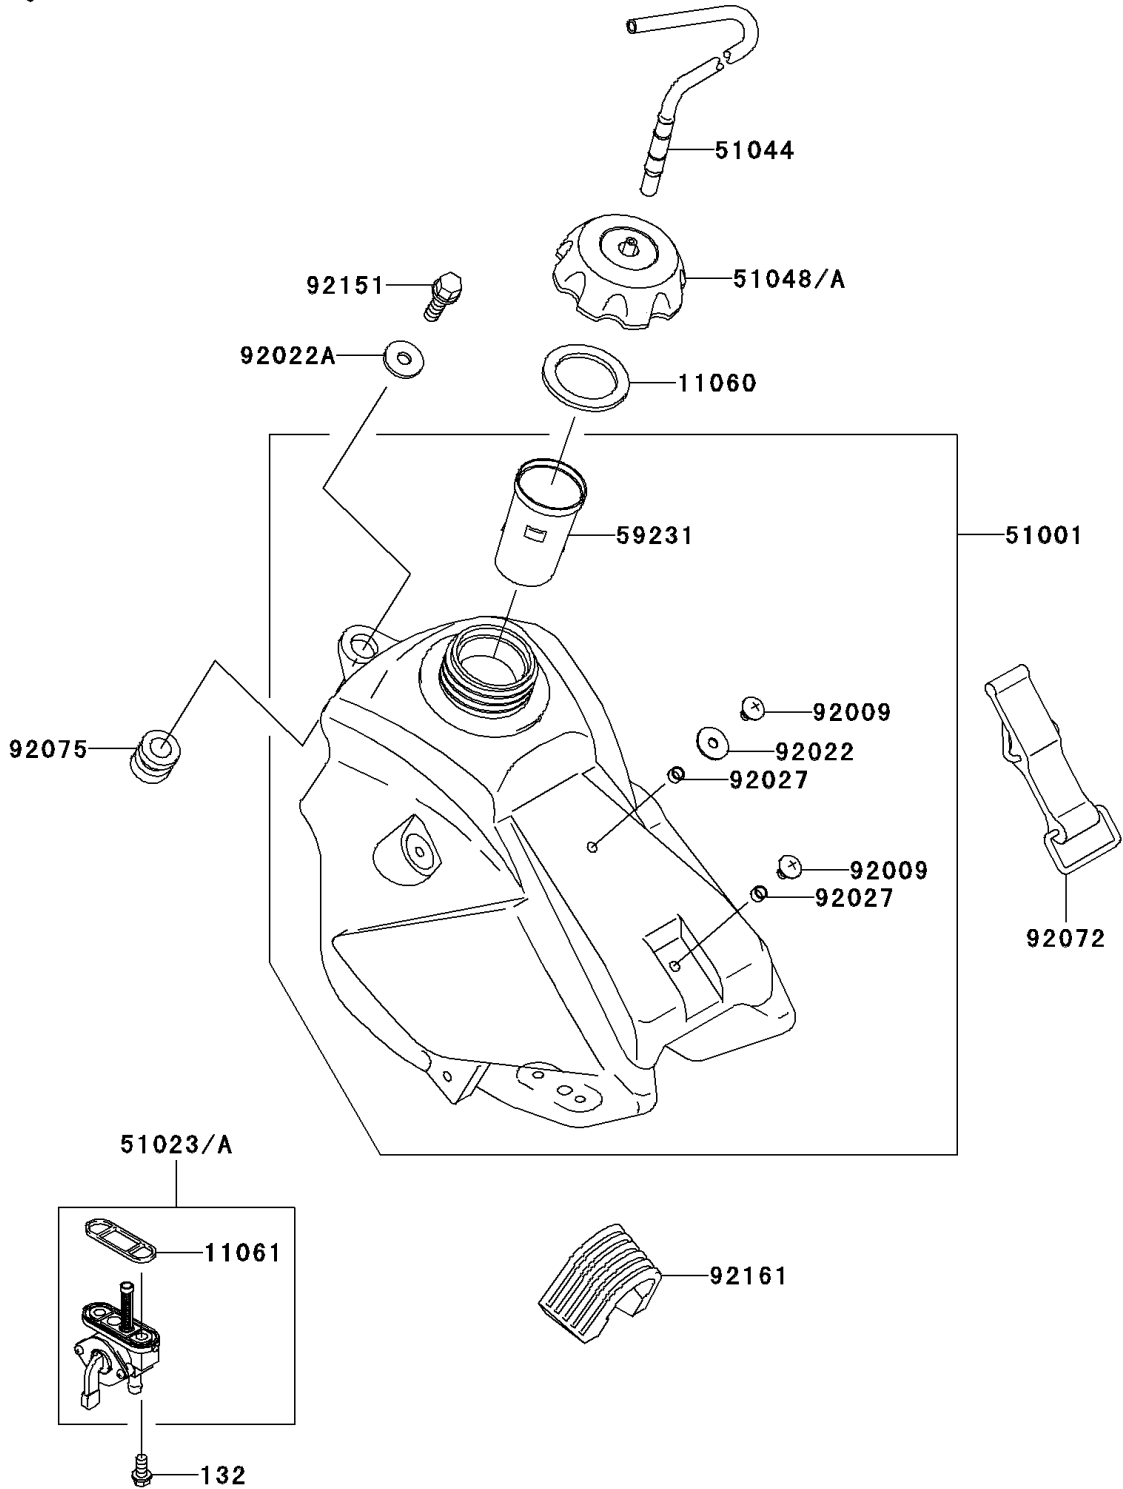

2008 KX™ 65 PARTS DIAGRAM

Fuel Tank

F2410

2008 KX™ 65 PARTS LIST

Fuel Tank

ITEM NAME	PART NUMBER	QUANTITY
BOLT-FLANGED-SMALL,6X12 (Ref # 132)	132BA0612	2
GASKET,FUEL TANK CAP (Ref # 11060)	11060-1340	1
GASKET,FUEL TAP (Ref # 11061)	11061-0181	1
TANK-COMP-FUEL,F.BLACK (Ref # 51001)	51001-1676-6Z	1
TAP-ASSY,FUEL (Ref # 51023A)	51023-0024	1
TUBE-ASSY (Ref # 51044)	51044-0025	1
CAP-ASSY-TANK,FUEL (Ref # 51048)	51048-0014	1
FILLER (Ref # 59231)	59231-1096	1
SCREW,6X10 (Ref # 92009)	92009-1530	2
WASHER,PLAIN,6MM (Ref # 92022)	92022-165	1
WASHER,6.5X24X2 (Ref # 92022A)	92022-1690	1
COLLAR,6.2X7.8X5 (Ref # 92027)	92027-2096	2
BAND,FUEL TANK (Ref # 92072)	92072-1229	1
DAMPER (Ref # 92075)	92075-1787	1
BOLT,6X14 (Ref # 92151)	92151-1423	1
DAMPER,FUEL TANK,RR (Ref # 92161)	92161-1077	1