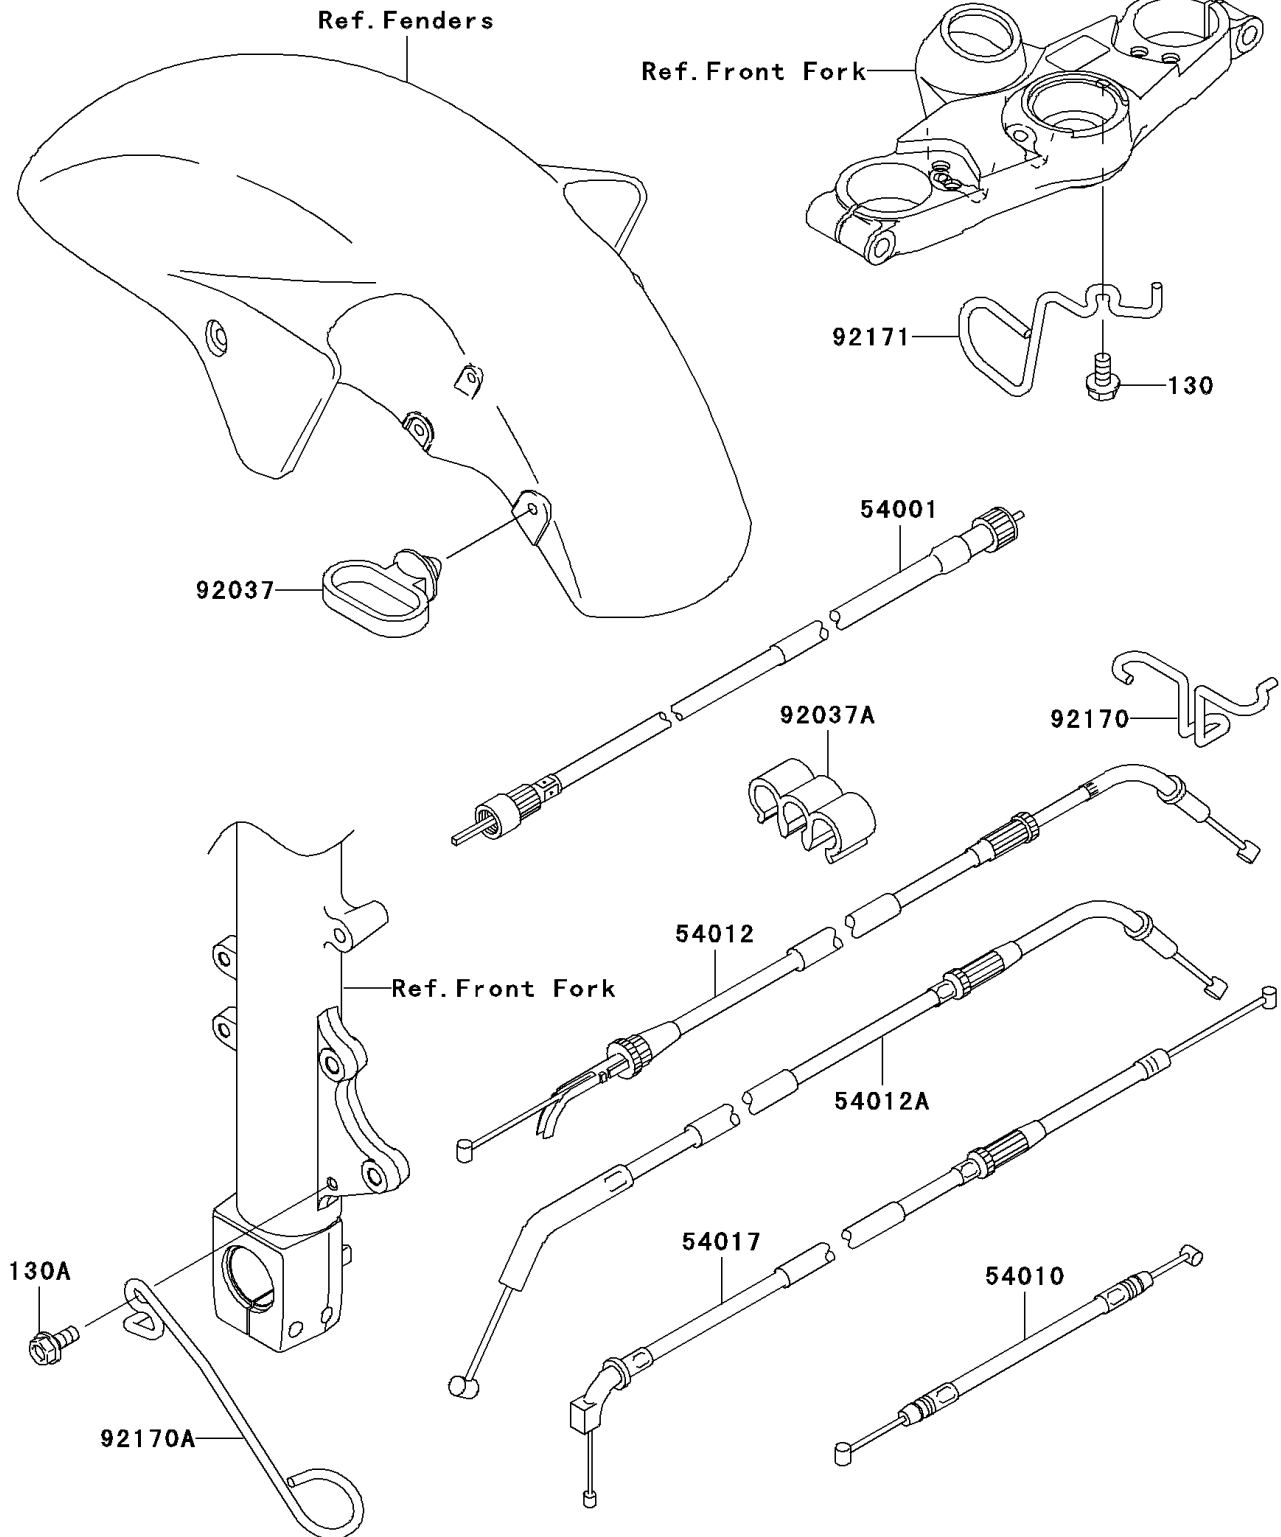

2003 ZZR1200 PARTS DIAGRAM

Cables

F2540

2003 ZZR1200 PARTS LIST

Cables

ITEM NAME	PART NUMBER	QUANTITY
BOLT-FLANGED (Ref # 130)	130L0612	1
BOLT-FLANGED,6X14 (Ref # 130A)	130V0614	1
CABLE-SPEEDMETER (Ref # 54001)	54001-1259	1
CABLE,SEAT LOCK (Ref # 54010)	54010-1128	1
CABLE-THROTTLE,OPENING (Ref # 54012)	54012-1652	1
CABLE-THROTTLE,CLOSING (Ref # 54012A)	54012-1653	1
CABLE-STARTER (Ref # 54017)	54017-1089	1
CLAMP,CABLE (Ref # 92037)	92037-1459	1
CLAMP,CABLE (Ref # 92037A)	92037-1697	1
CLAMP,CABLE (Ref # 92170)	92170-1207	1
CLAMP,CABLE (Ref # 92170A)	92170-1669	1
CLAMP,CABLE (Ref # 92171)	92171-1508	1