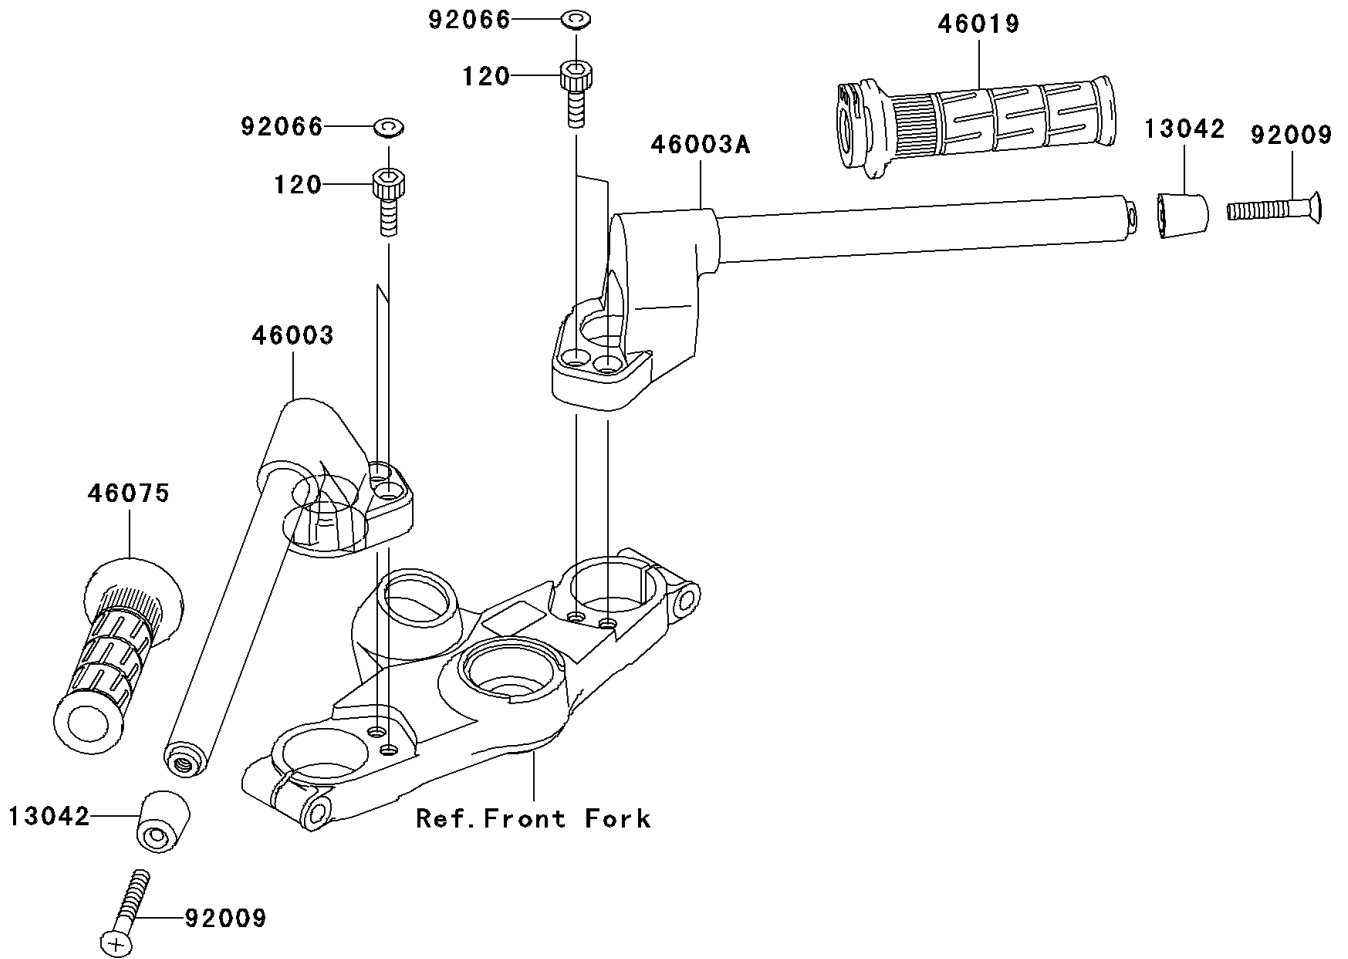

2002 ZZR1200 PARTS DIAGRAM

Handlebar

F2310

2002 ZZR1200 PARTS LIST

Handlebar

ITEM NAME	PART NUMBER	QUANTITY
BOLT-SOCKET,BLACK (Ref # 120)	120S0825	4
SCREW-PAN-CROS (Ref # 220)	220C0525	3
SCREW-PAN-CROS (Ref # 220A)	220C0540	1
WEIGHT,HANDLE (Ref # 13042)	13042-1005	2
LEVER,CHOKE (Ref # 13168)	13168-1516	1
HANDLE,LH,P.SILVER (Ref # 46003)	46003-1578-458	1
HANDLE,RH,P.SILVER (Ref # 46003A)	46003-1579-458	1
GRIP-ASSY,THROTTLE (Ref # 46019)	46019-1095	1
GRIP,LH (Ref # 46075)	46075-1144	1
HOUSING-ASSY-CONTROL,LH (Ref # 46091)	46091-1878	1
HOUSING-ASSY-CONTROL,RH (Ref # 46091A)	46091-1881	1
SCREW,8X45 (Ref # 92009)	92009-1257	2
PLUG (Ref # 92066)	92066-1216	4