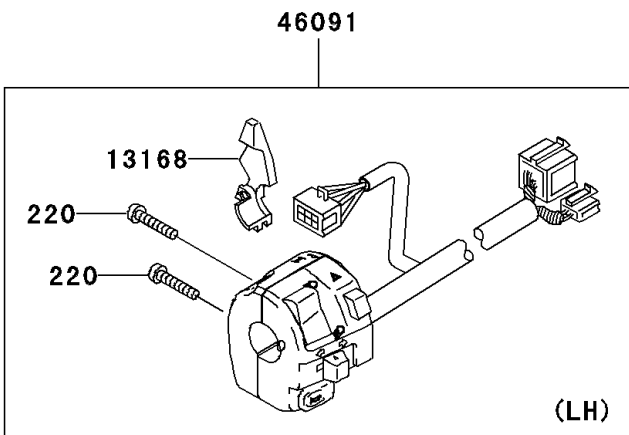

2002 ZZR1200 PARTS DIAGRAM

Handlebar

F2310

2002 ZZR1200 PARTS LIST

Handlebar

ITEM NAME	PART NUMBER	QUANTITY
BOLT-SOCKET,BLACK (Ref # 120)	120S0825	4
SCREW-PAN-CROS (Ref # 220)	220C0525	3
SCREW-PAN-CROS (Ref # 220A)	220C0540	1
WEIGHT,HANDLE (Ref # 13042)	13042-1005	2
LEVER,CHOKE (Ref # 13168)	13168-1516	1
HANDLE,LH,P.SILVER (Ref # 46003)	46003-1578-458	1
HANDLE,RH,P.SILVER (Ref # 46003A)	46003-1579-458	1
GRIP-ASSY,THROTTLE (Ref # 46019)	46019-1095	1
GRIP,LH (Ref # 46075)	46075-1144	1
HOUSING-ASSY-CONTROL,LH (Ref # 46091)	46091-1878	1
HOUSING-ASSY-CONTROL,RH (Ref # 46091A)	46091-1881	1
SCREW,8X45 (Ref # 92009)	92009-1257	2
PLUG (Ref # 92066)	92066-1216	4