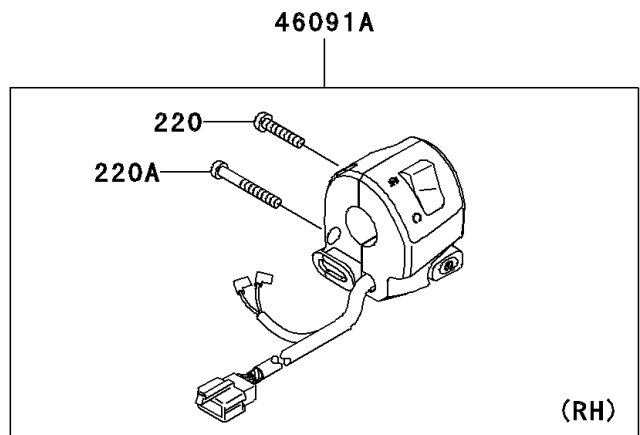

2002 ZZR1200 PARTS DIAGRAM

Handlebar

F2310

2002 ZZR1200 PARTS LIST

Handlebar

ITEM NAME	PART NUMBER	QUANTITY
BOLT-SOCKET,BLACK (Ref # 120)	120S0825	4
SCREW-PAN-CROS (Ref # 220)	220C0525	3
SCREW-PAN-CROS (Ref # 220A)	220C0540	1
WEIGHT,HANDLE (Ref # 13042)	13042-1005	2
LEVER,CHOKE (Ref # 13168)	13168-1516	1
HANDLE,LH,P.SILVER (Ref # 46003)	46003-1578-458	1
HANDLE,RH,P.SILVER (Ref # 46003A)	46003-1579-458	1
GRIP-ASSY,THROTTLE (Ref # 46019)	46019-1095	1
GRIP,LH (Ref # 46075)	46075-1144	1
HOUSING-ASSY-CONTROL,LH (Ref # 46091)	46091-1878	1
HOUSING-ASSY-CONTROL,RH (Ref # 46091A)	46091-1881	1
SCREW,8X45 (Ref # 92009)	92009-1257	2
PLUG (Ref # 92066)	92066-1216	4