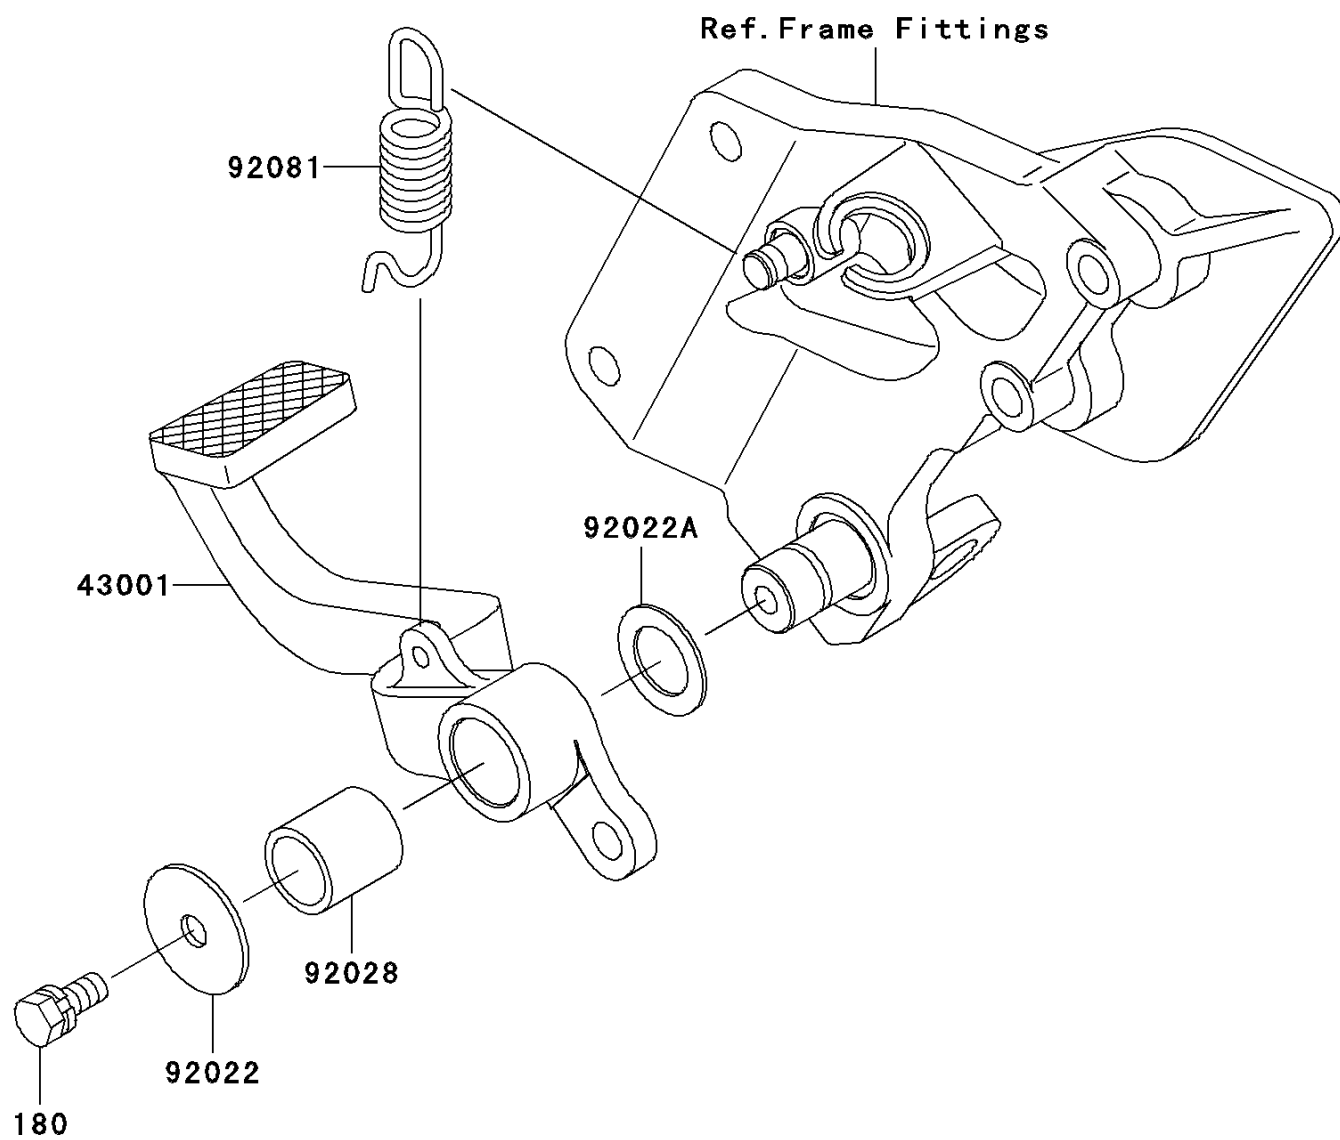

2003 ZZR1200

PARTS DIAGRAM

Brake Pedal/Torque Link

Kawasaki

Let the Good Times Roll®

F2260

2003 ZZR1200

PARTS LIST

Brake Pedal/Torque Link

ITEM NAME	PART NUMBER	QUANTITY
BOLT-UPSET-WS (Ref # 180)	180H0614	1
LEVER-BRAKE,PEDAL (Ref # 43001)	43001-1453	1
WASHER,7X28X1.6 (Ref # 92022)	92022-1282	1
WASHER,15.3X24X1 (Ref # 92022A)	92022-326	1
BUSHING,BRAKE PEDAL (Ref # 92028)	92028-1282	1
SPRING,BRAKE PEDAL (Ref # 92081)	92081-1833	1