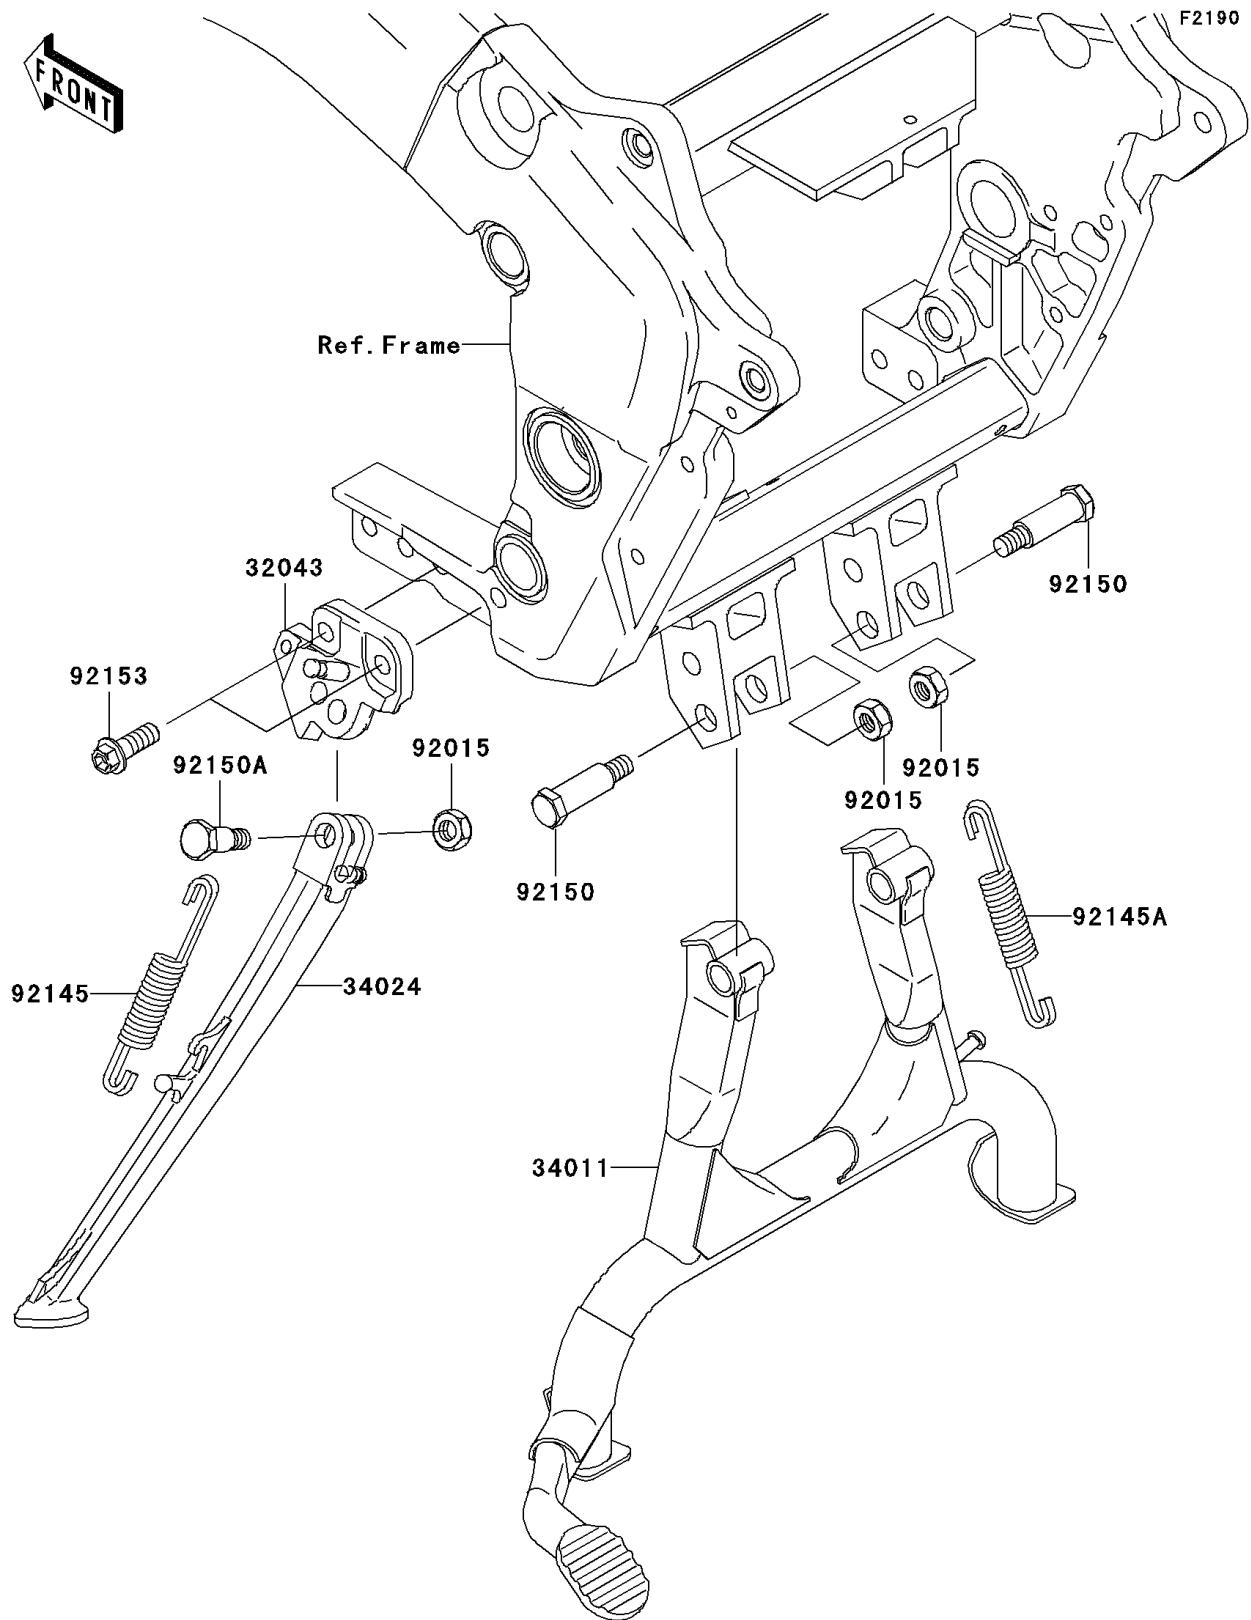

## 2003 ZZR1200 PARTS DIAGRAM

Stand(s)

## 2003 ZZR1200 PARTS LIST

Stand(s)

ITEM NAME	PART NUMBER	QUANTITY
BRACKET-STAND,SIDE,P.SILVER (Ref # 32043)	32043-1481-458	1
STAND-CENTER (Ref # 34011)	34011-1201	1
STAND-SIDE,P.SILVER (Ref # 34024)	34024-1391-458	1
NUT,LOCK,10MM,BLACK (Ref # 92015)	92015-1188	1
SPRING,SIDE STAND (Ref # 92145)	92145-0095	1
SPRING,CENTER STAND (Ref # 92145A)	92145-1550	1
BOLT,CENTER STAND,10MM (Ref # 92150)	92150-1112	1
BOLT,SIDE STAND (Ref # 92150A)	92150-1941	1
BOLT,FLANGED,10X28 (Ref # 92153)	92153-1217	1