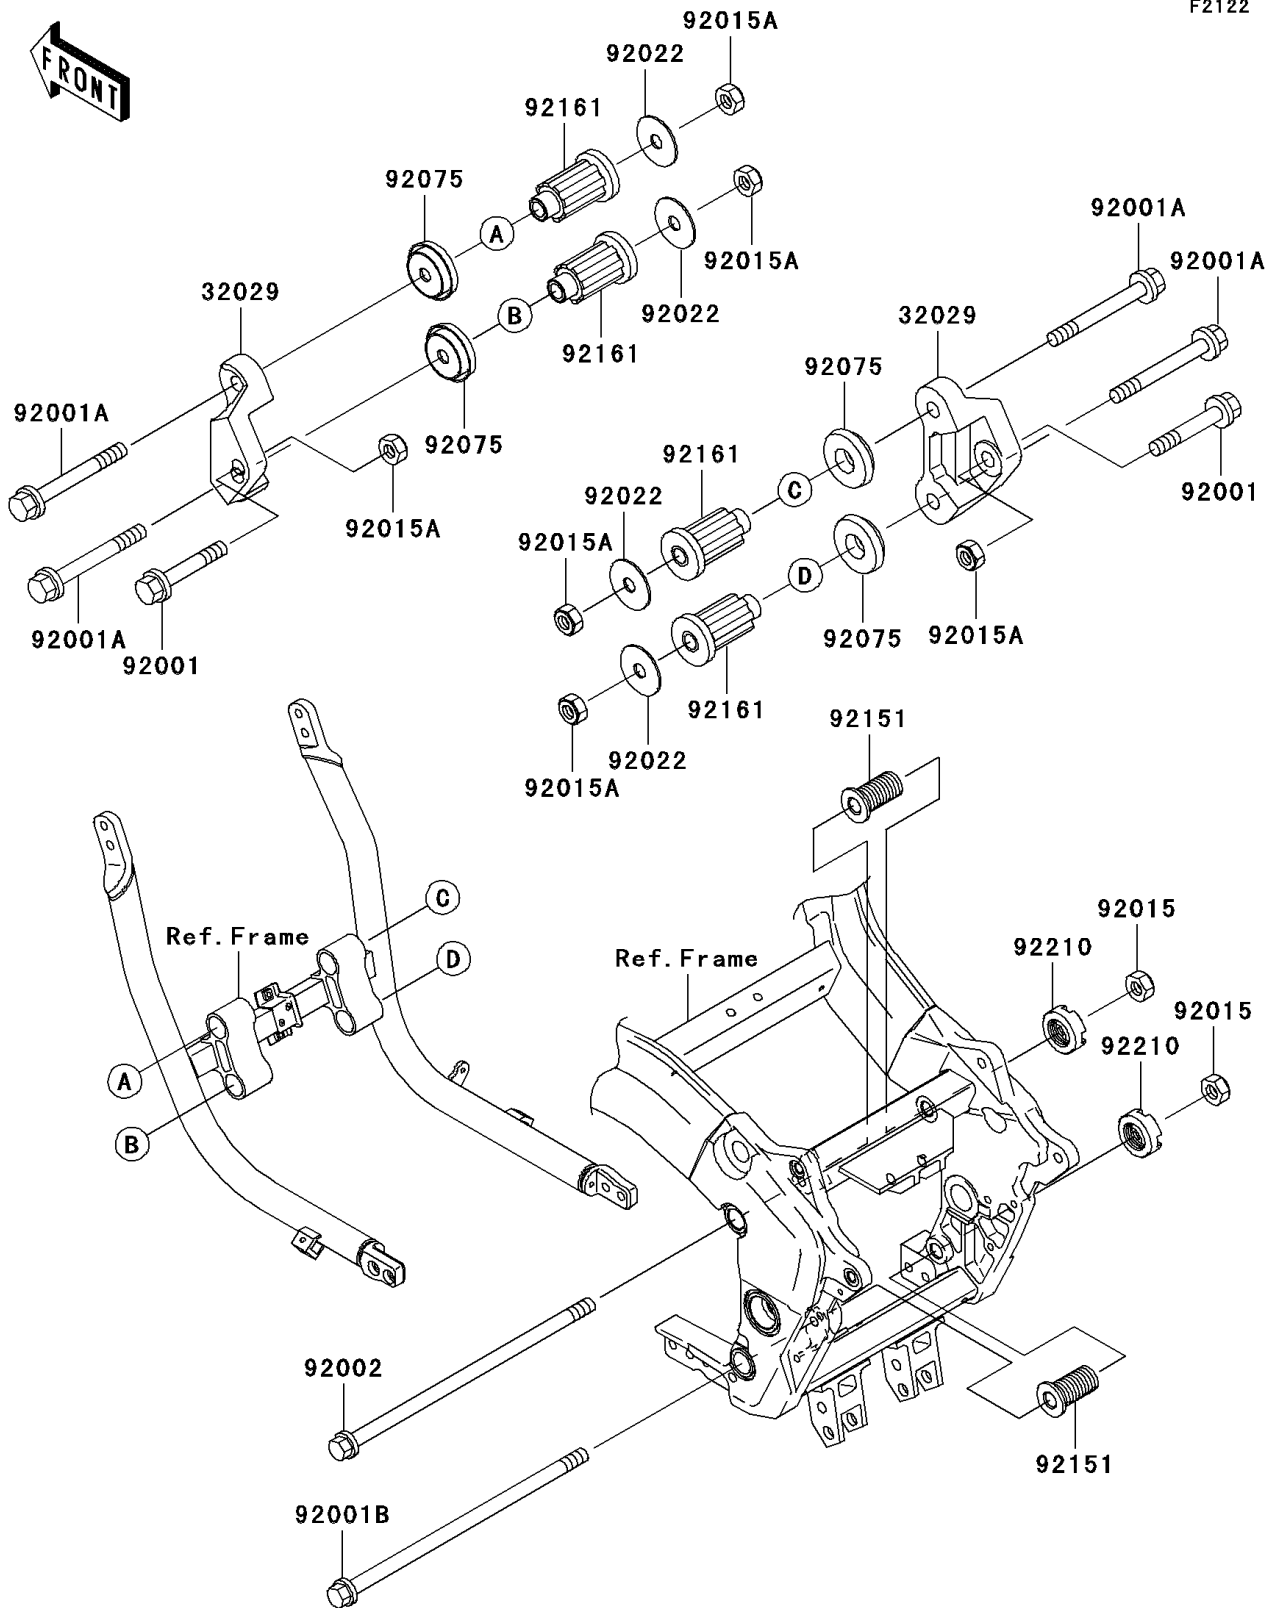

2004 ZZR1200

PARTS DIAGRAM

Engine Mount

2004 ZZR1200

PARTS LIST

Engine Mount

ITEM NAME	PART NUMBER	QUANTITY
BRACKET-ENGINE (Ref # 32029)	32029-1615	2
BOLT,FLANGED,10X60 (Ref # 92001)	92001-1617	2
BOLT,FLANGED,10X85 (Ref # 92001A)	92001-1619	4
BOLT,FLANGED,10X225,BLACK (Ref # 92001B)	92001-1622	1
BOLT,FLANGED,10X230 (Ref # 92002)	92002-1531	1
NUT,LOCK,10MM,BLACK (Ref # 92015)	92015-1189	2
NUT,LOCK,10MM (Ref # 92015A)	92015-1429	6
WASHER,10.5X37X1.6 (Ref # 92022)	92022-1246	4
DAMPER,ENGINE MOUNT,SIDE (Ref # 92075)	92075-1274	4
BOLT,ENGINE MOUNT,18MM (Ref # 92151)	92151-1609	2
DAMPER,ENGINE MOUNT,MAIN (Ref # 92161)	92161-1276	4
NUT,18MM (Ref # 92210)	92210-1203	2