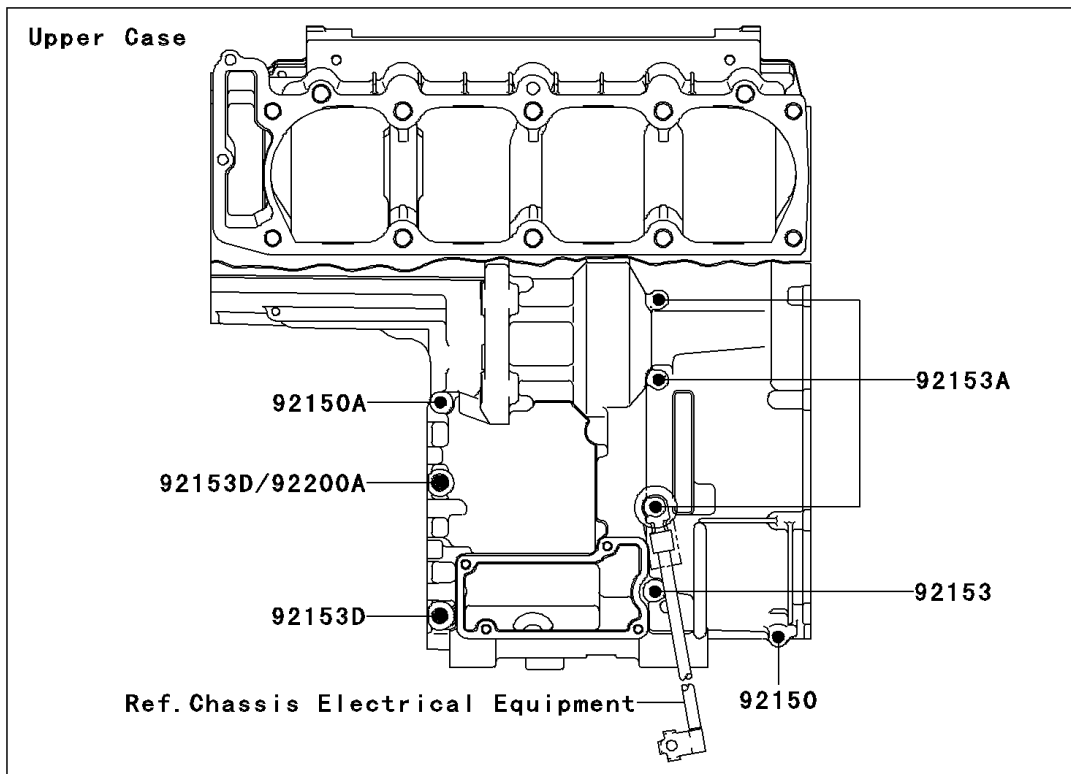

2003 ZZR1200 PARTS DIAGRAM

Crankcase Bolt Pattern

E1412

2003 ZZR1200 PARTS LIST

Crankcase Bolt Pattern

ITEM NAME	PART NUMBER	QUANTITY
BOLT,6X38 (Ref # 92150)	92150-1301	1
BOLT,6X55 (Ref # 92150A)	92150-1302	1
BOLT,9X90 (Ref # 92150B)	92150-1364	1
BOLT,9X140 (Ref # 92150C)	92150-1365	1
BOLT,6X85 (Ref # 92153)	92153-1106	1
BOLT,6X115 (Ref # 92153A)	92153-1107	1
BOLT,6X120 (Ref # 92153B)	92153-1108	1
BOLT,7X38 (Ref # 92153C)	92153-1109	1
BOLT,8X63 (Ref # 92153D)	92153-1110	1
WASHER,9.5X18X1.2 (Ref # 92200)	92200-1037	1
WASHER,8.5X16X1.2 (Ref # 92200A)	92200-1063	1