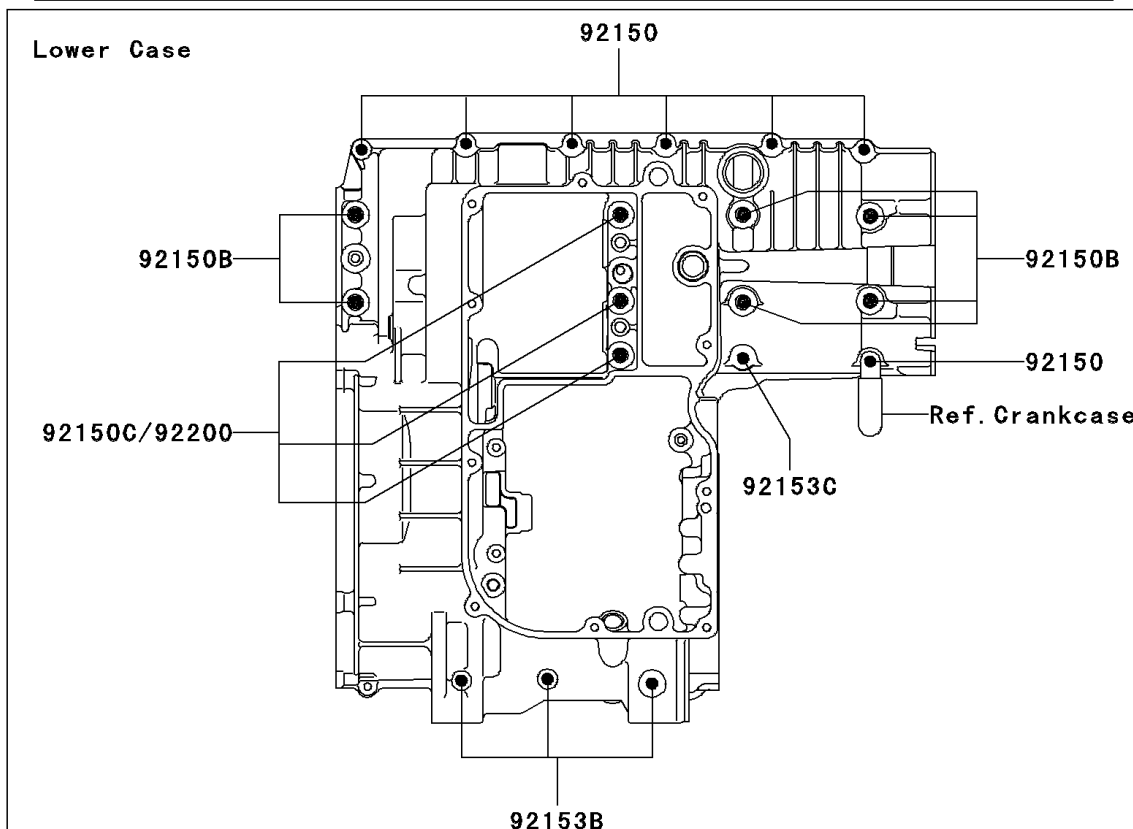

2003 ZZR1200 PARTS DIAGRAM

Crankcase Bolt Pattern

E1412

2003 ZZR1200 PARTS LIST

Crankcase Bolt Pattern

ITEM NAME	PART NUMBER	QUANTITY
BOLT,6X38 (Ref # 92150)	92150-1301	1
BOLT,6X55 (Ref # 92150A)	92150-1302	1
BOLT,9X90 (Ref # 92150B)	92150-1364	1
BOLT,9X140 (Ref # 92150C)	92150-1365	1
BOLT,6X85 (Ref # 92153)	92153-1106	1
BOLT,6X115 (Ref # 92153A)	92153-1107	1
BOLT,6X120 (Ref # 92153B)	92153-1108	1
BOLT,7X38 (Ref # 92153C)	92153-1109	1
BOLT,8X63 (Ref # 92153D)	92153-1110	1
WASHER,9.5X18X1.2 (Ref # 92200)	92200-1037	1
WASHER,8.5X16X1.2 (Ref # 92200A)	92200-1063	1