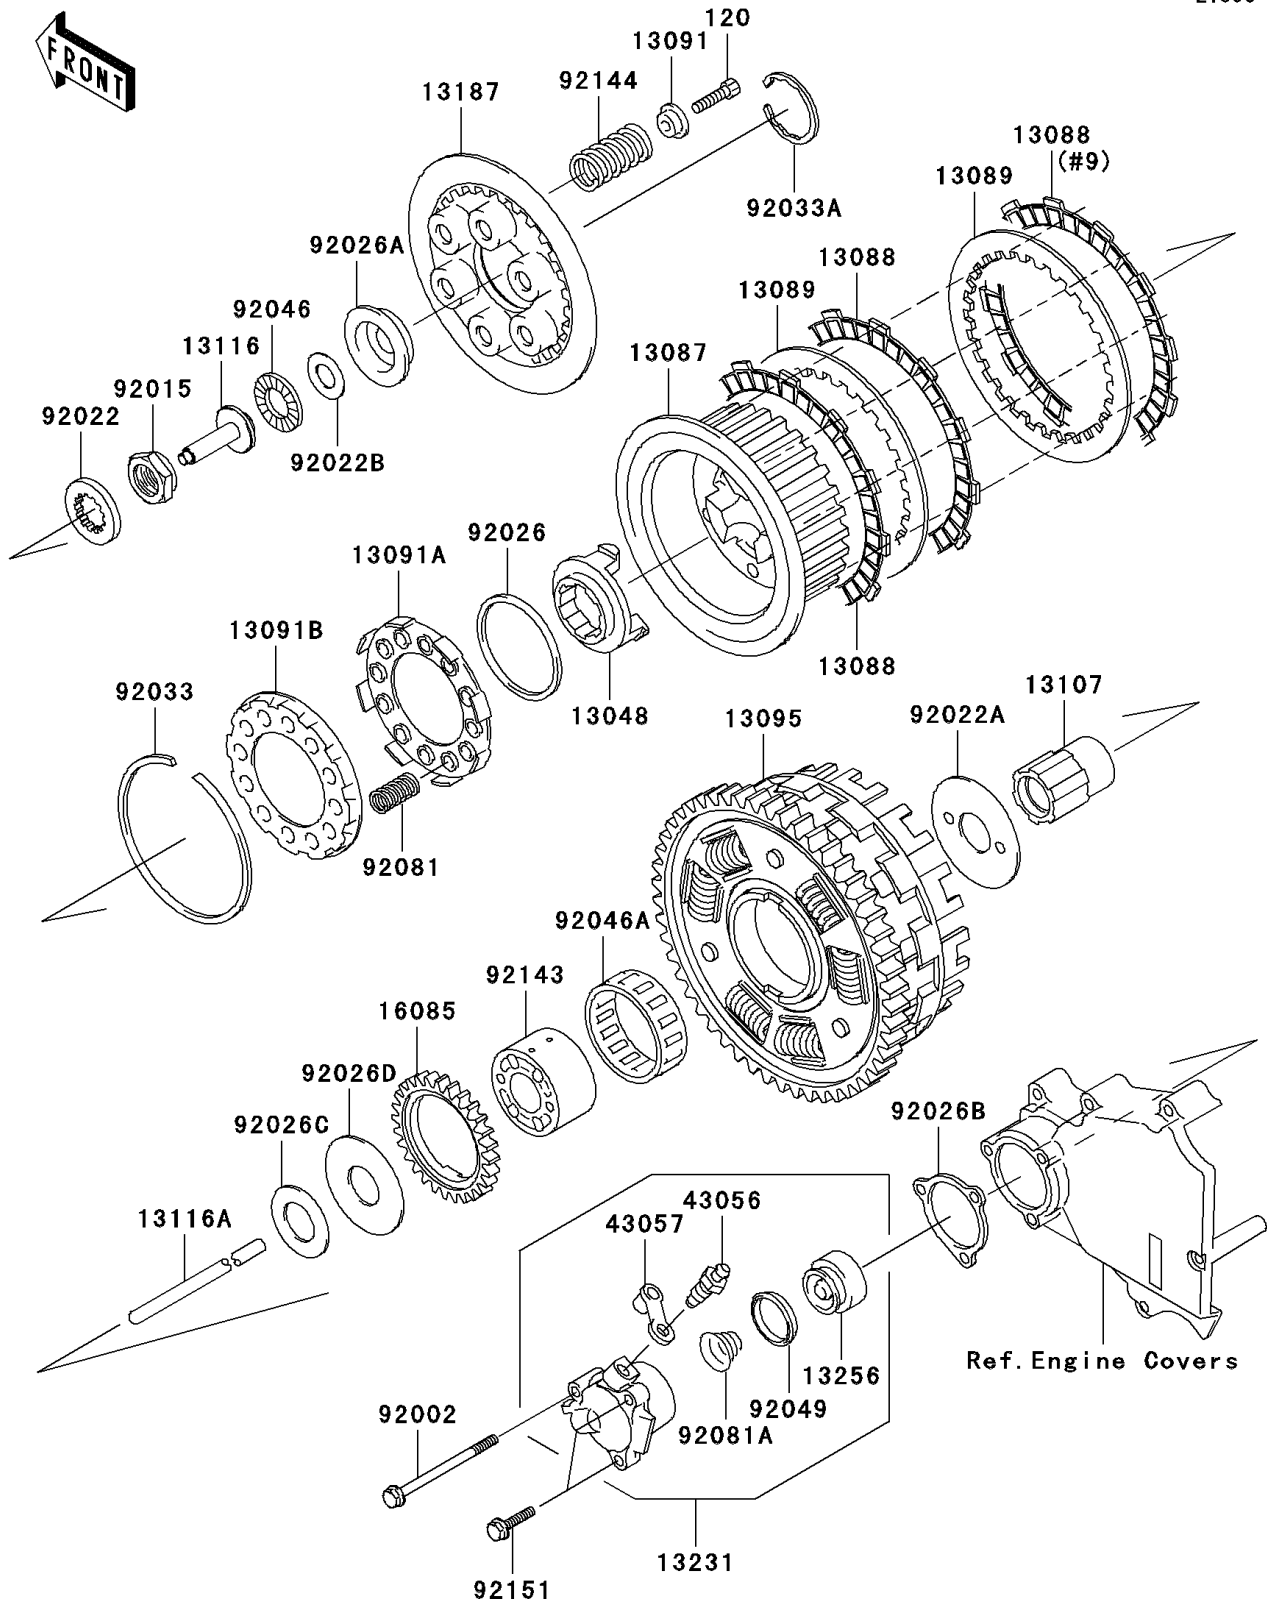

2002 ZZR1200 PARTS DIAGRAM

Clutch

E1350

2002 ZZR1200 PARTS LIST

Clutch

ITEM NAME	PART NUMBER	QUANTITY
BOLT-SOCKET,6X25 (Ref # 120)	120Q0625	6
CAM-DAMPER (Ref # 13048)	13048-1007	1
HUB-CLUTCH (Ref # 13087)	13087-1121	1
PLATE-FRICTION (Ref # 13088)	13088-1145	9
PLATE-CLUTCH (Ref # 13089)	13089-1092	8
HOLDER,CLUTCH SPRING (Ref # 13091)	13091-1041	6
HOLDER,DAMPER SPRING,RH (Ref # 13091A)	13091-1042	1
HOLDER,DAMPER SPRING,LH (Ref # 13091B)	13091-1043	1
HOUSING-COMP-CLUTCH (Ref # 13095)	13095-1415	1
SHAFT,CLUTCH (Ref # 13107)	13107-1299	1
ROD-PUSH,CLUTCH (Ref # 13116)	13116-1102	1
ROD-PUSH,CLUTCH (Ref # 13116A)	13116-1140	1
PLATE-CLUTCH OPERATING (Ref # 13187)	13187-1069	1
RELEASE-ASSY-CLUTCH (Ref # 13231)	13231-1076	1
PISTON (Ref # 13256)	13256-1052	1
GEAR,OIL PUMP,37T (Ref # 16085)	16085-1235	1
BREATHER (Ref # 43056)	43056-1052	1
CAP-BREATHER (Ref # 43057)	43057-1001	1
BOLT,6X80 (Ref # 92002)	92002-1568	1
NUT,20MM (Ref # 92015)	92015-1555	1
WASHER,TOOTHED,25X40X5 (Ref # 92022)	92022-1114	1
WASHER,CLUTCH THRUST (Ref # 92022A)	92022-1221	1
WASHER,15.1X29X1.0 (Ref # 92022B)	92022-1463	1
SPACER,59X70X3.5 (Ref # 92026)	92026-1043	1
SPACER,CLUTCH (Ref # 92026A)	92026-1202	1
SPACER,CLUTCH RELEASE (Ref # 92026B)	92026-1263	1
SPACER,25X45X2.0 (Ref # 92026C)	92026-1306	1
SPACER,25X62X2.0 (Ref # 92026D)	92026-1307	1
RING-SNAP (Ref # 92033)	92033-1029	1

2002 ZZR1200 PARTS LIST

Clutch

ITEM NAME	PART NUMBER	QUANTITY
RING-SNAP,50MM (Ref # 92033A)	92033-1177	1
BEARING-NEEDLE,AXK1102 (Ref # 92046)	92046-1052	1
BEARING-NEEDLE,K550X62X18 (Ref # 92046A)	92046-1200	1
SEAL-OIL,PISTON (Ref # 92049)	92049-1165	1
SPRING,CLUTCH DAMPER (Ref # 92081)	92081-1115	12
SPRING,CLUTCH RELEASE (Ref # 92081A)	92081-1644	1
COLLAR,CLUTCH (Ref # 92143)	92143-1429	1
SPRING,CLUTCH (Ref # 92144)	92144-1473	6
BOLT,6X25 (Ref # 92151)	92151-1190	2