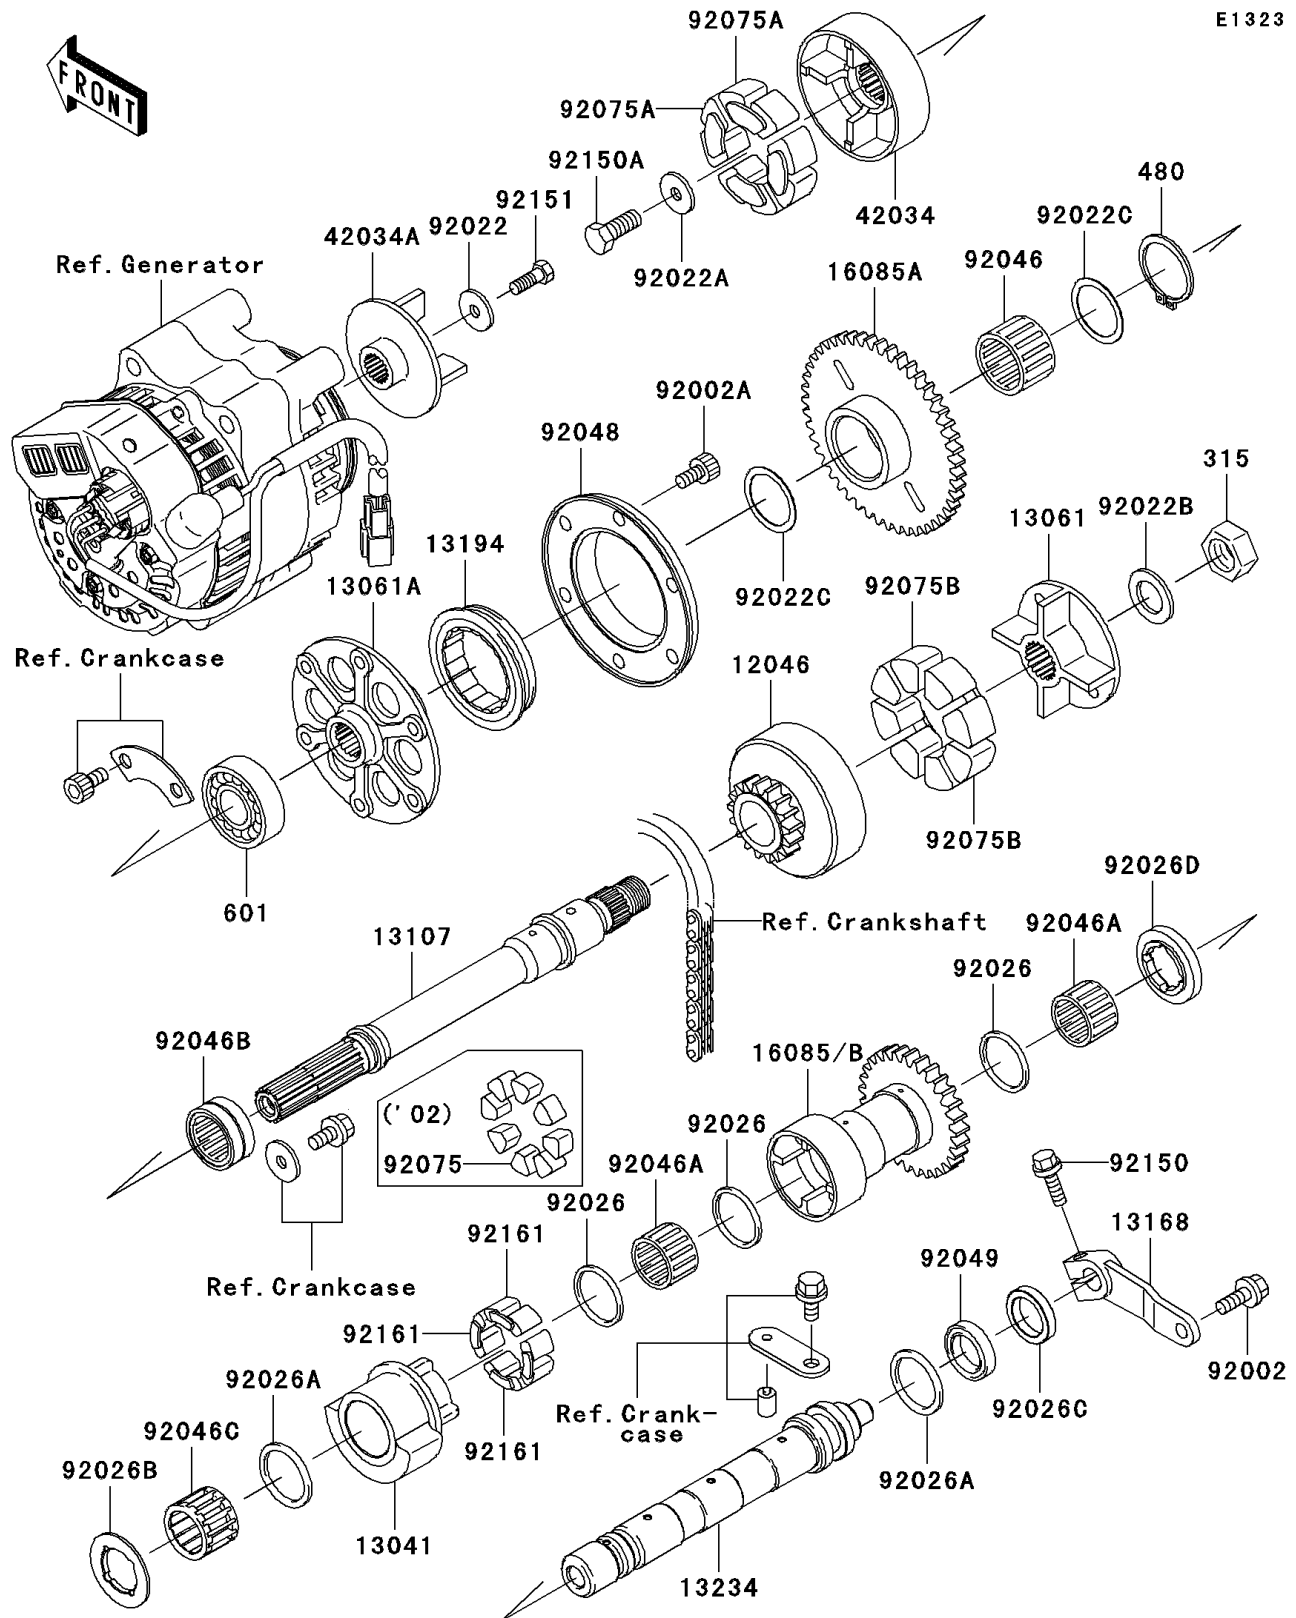

2003 ZZR1200

PARTS DIAGRAM

Balancer