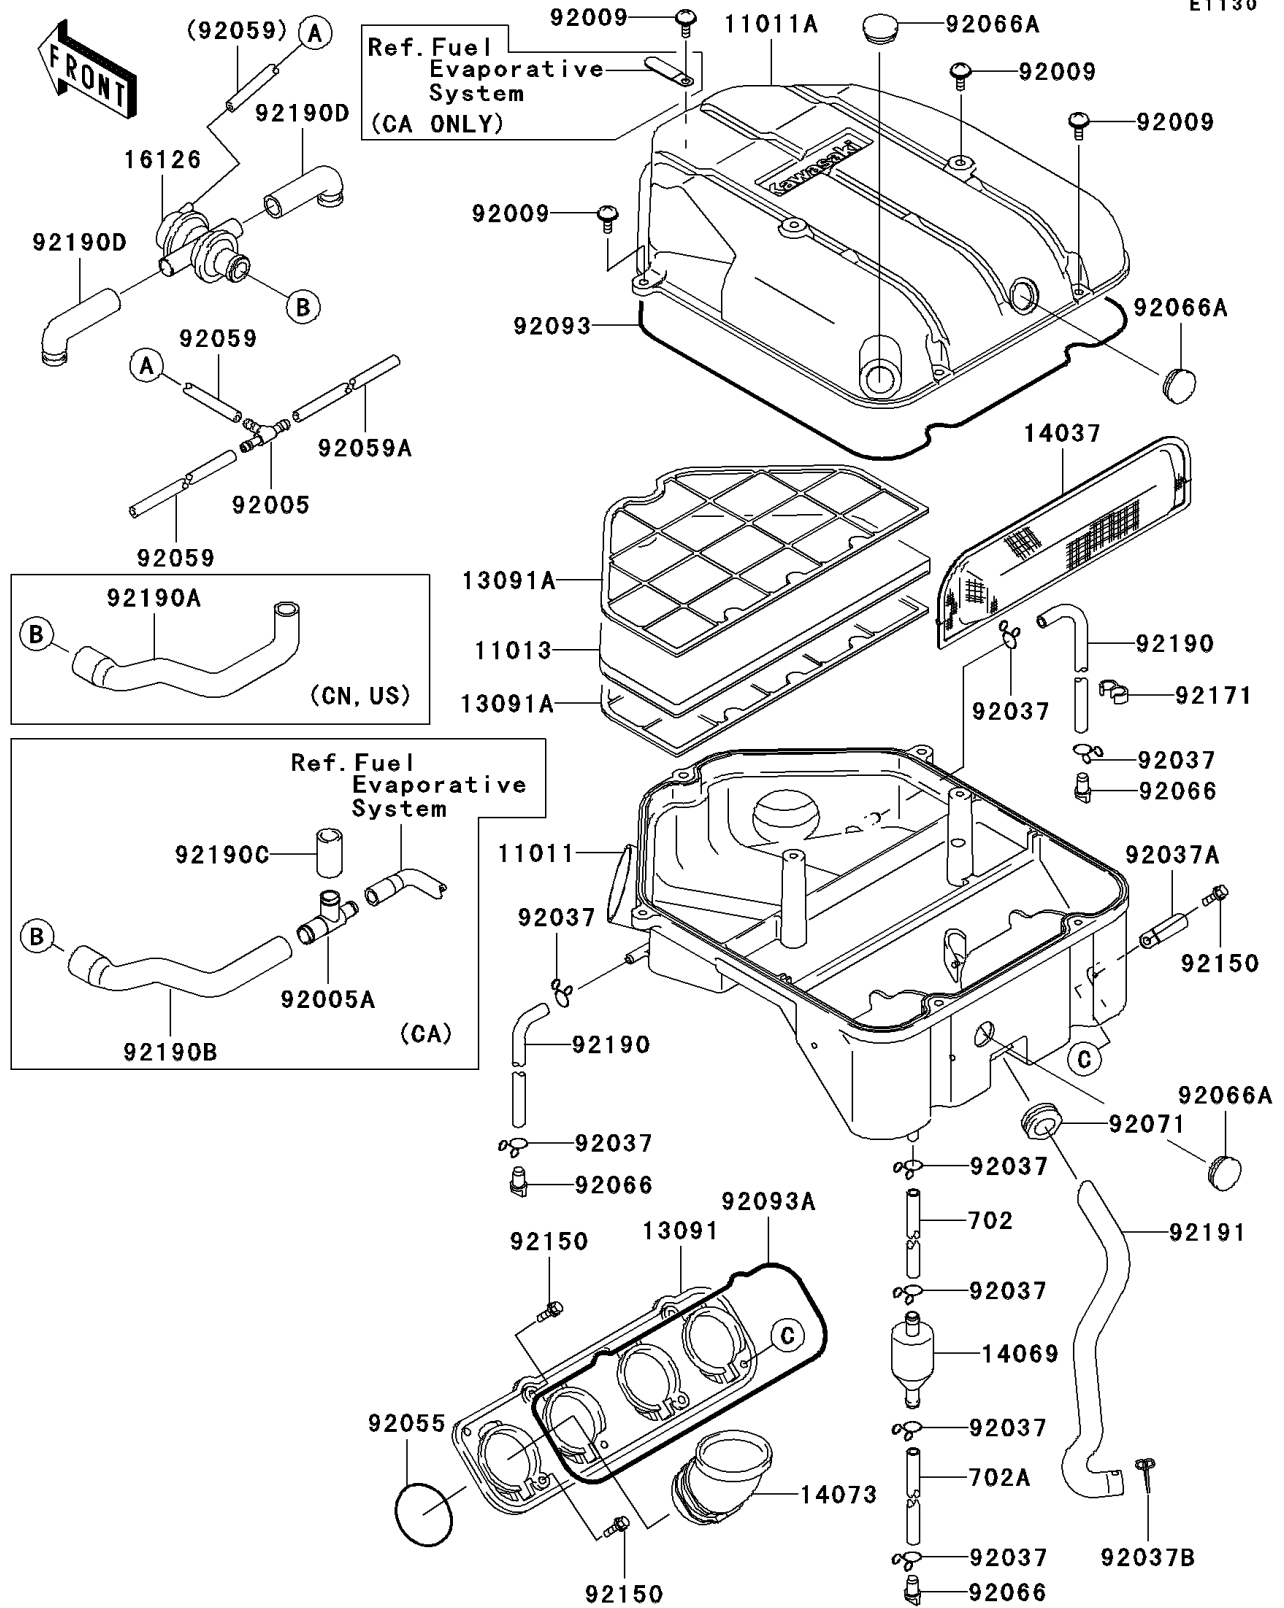

## 2003 ZZR1200 PARTS DIAGRAM

Air Cleaner

E1130

## 2003 ZZR1200 PARTS LIST

Air Cleaner

ITEM NAME	PART NUMBER	QUANTITY
TUBE-RUBBER,7X10X170 (Ref # 702)	702A07170	1
TUBE-RUBBER,7X10X280 (Ref # 702A)	702A07280	1
CASE-AIR FILTER,LWR (Ref # 11011)	11011-1396	1
CASE-AIR FILTER,UPP (Ref # 11011A)	11011-1650	1
ELEMENT-AIR FILTER (Ref # 11013)	11013-1227	1
HOLDER,CARBURETOR (Ref # 13091)	13091-1818	1
HOLDER,ELEMENT (Ref # 13091A)	13091-1819	1
SCREEN,AIR FILTER (Ref # 14037)	14037-1305	1
BREATHER (Ref # 14069)	14069-1051	1
DUCT,AIR FILTER (Ref # 14073)	14073-1575	1
VALVE,AIR SWITCH (Ref # 16126)	16126-1416	1
FITTING,TUBE,T-TYPE (Ref # 92005)	92005-1017	1
SCREW,6X16 (Ref # 92009)	92009-1621	1
CLAMP,TUBE (Ref # 92037)	92037-147	1
CLAMP,L=45 (Ref # 92037A)	92037-1539	1
CLAMP,TUBE (Ref # 92037B)	92037-213	1
RING-O,67.7X3.1 (Ref # 92055)	92055-1434	1
TUBE,4X9X190 (Ref # 92059)	92059-1032	1
TUBE,FUEL,4X9X140 (Ref # 92059A)	92059-1230	1
PLUG,DRAIN (Ref # 92066)	92066-1211	1
PLUG (Ref # 92066A)	92066-1389	1
GROMMET (Ref # 92071)	92071-1165	1
SEAL,AIR FILTER CASE (Ref # 92093)	92093-1349	1
SEAL,AIR FILTER (Ref # 92093A)	92093-1350	1
BOLT,5X16 (Ref # 92150)	92150-1363	1
CLAMP (Ref # 92171)	92171-1184	1
TUBE,DIRT SIDE (Ref # 92190)	92190-1372	1
TUBE (Ref # 92190D)	92190-1436	1
TUBE,BLOWBY (Ref # 92191)	92191-1762	1

## 2003 ZZR1200 PARTS LIST

Air Cleaner

ITEM NAME	PART NUMBER	QUANTITY
FITTING,T-TYPE (Ref # 92005A)	92005-1252	1
TUBE,VALVE-AIR FILTER (Ref # 92190A)	92190-1419	1
TUBE,SWITCH-FITTING (Ref # 92190B)	92190-1420	1
TUBE,FITTING-FILTER CASE (Ref # 92190C)	92190-1421	1