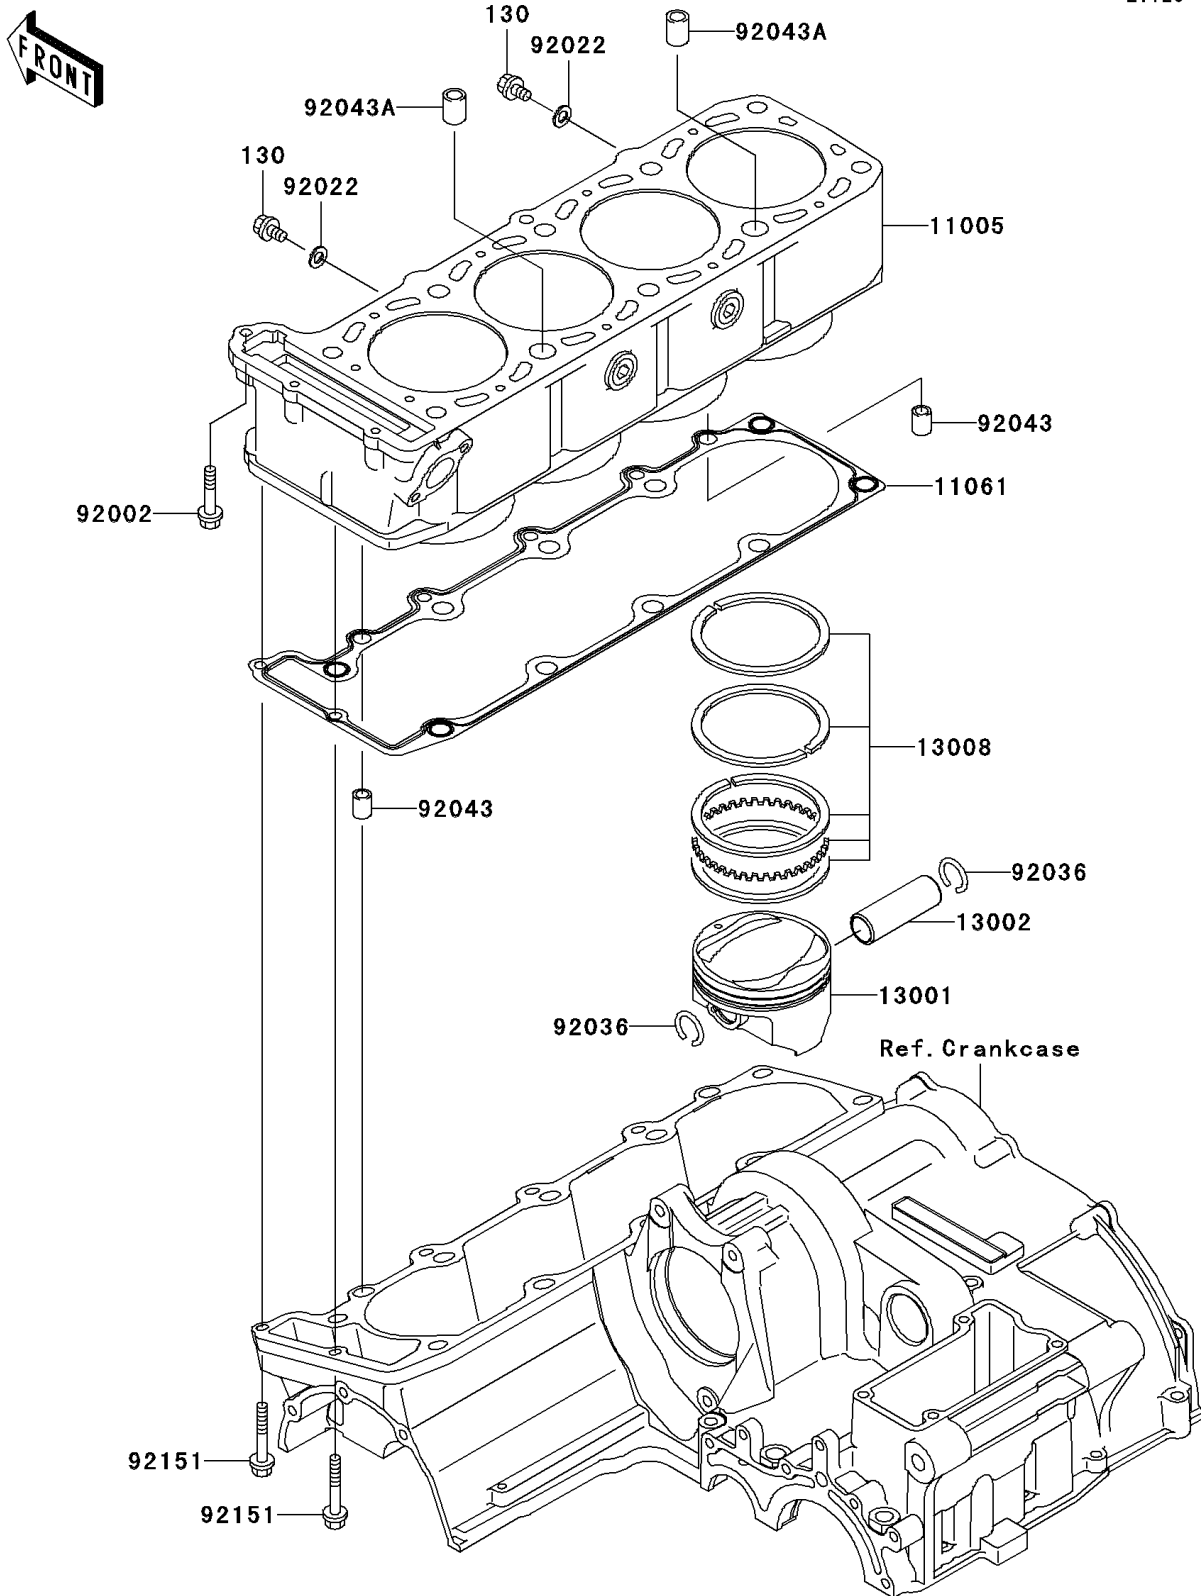

2003 ZZR1200

PARTS DIAGRAM

Cylinder/Piston(s)

E1120

2003 ZZR1200

PARTS LIST

Cylinder/Piston(s)

| ITEM NAME | PART NUMBER | QUANTITY |
|------------------------------------|-------------|----------|
| BOLT-FLANGED (Ref # 130) | 130Y0610 | 2 |
| CYLINDER-ENGINE (Ref # 11005) | 11005-1945 | 1 |
| GASKET,CYLINDER (Ref # 11061) | 11061-1060 | 1 |
| PISTON-ENGINE (Ref # 13001) | 13001-1627 | 4 |
| PIN-PISTON (Ref # 13002) | 13002-1124 | 4 |
| RING-SET-PISTON (Ref # 13008) | 13008-1211 | 4 |
| BOLT,6X30 (Ref # 92002) | 92002-1138 | 1 |
| WASHER,6.2X11X1 (Ref # 92022) | 92022-304 | 2 |
| RING-SNAP,PISTON PIN (Ref # 92036) | 92036-008 | 8 |
| PIN,8.2X10X14 (Ref # 92043) | 92043-1264 | 2 |
| PIN,11.5X14X14 (Ref # 92043A) | 92043-1279 | 2 |
| BOLT,6X38 (Ref # 92151) | 92151-1904 | 2 |