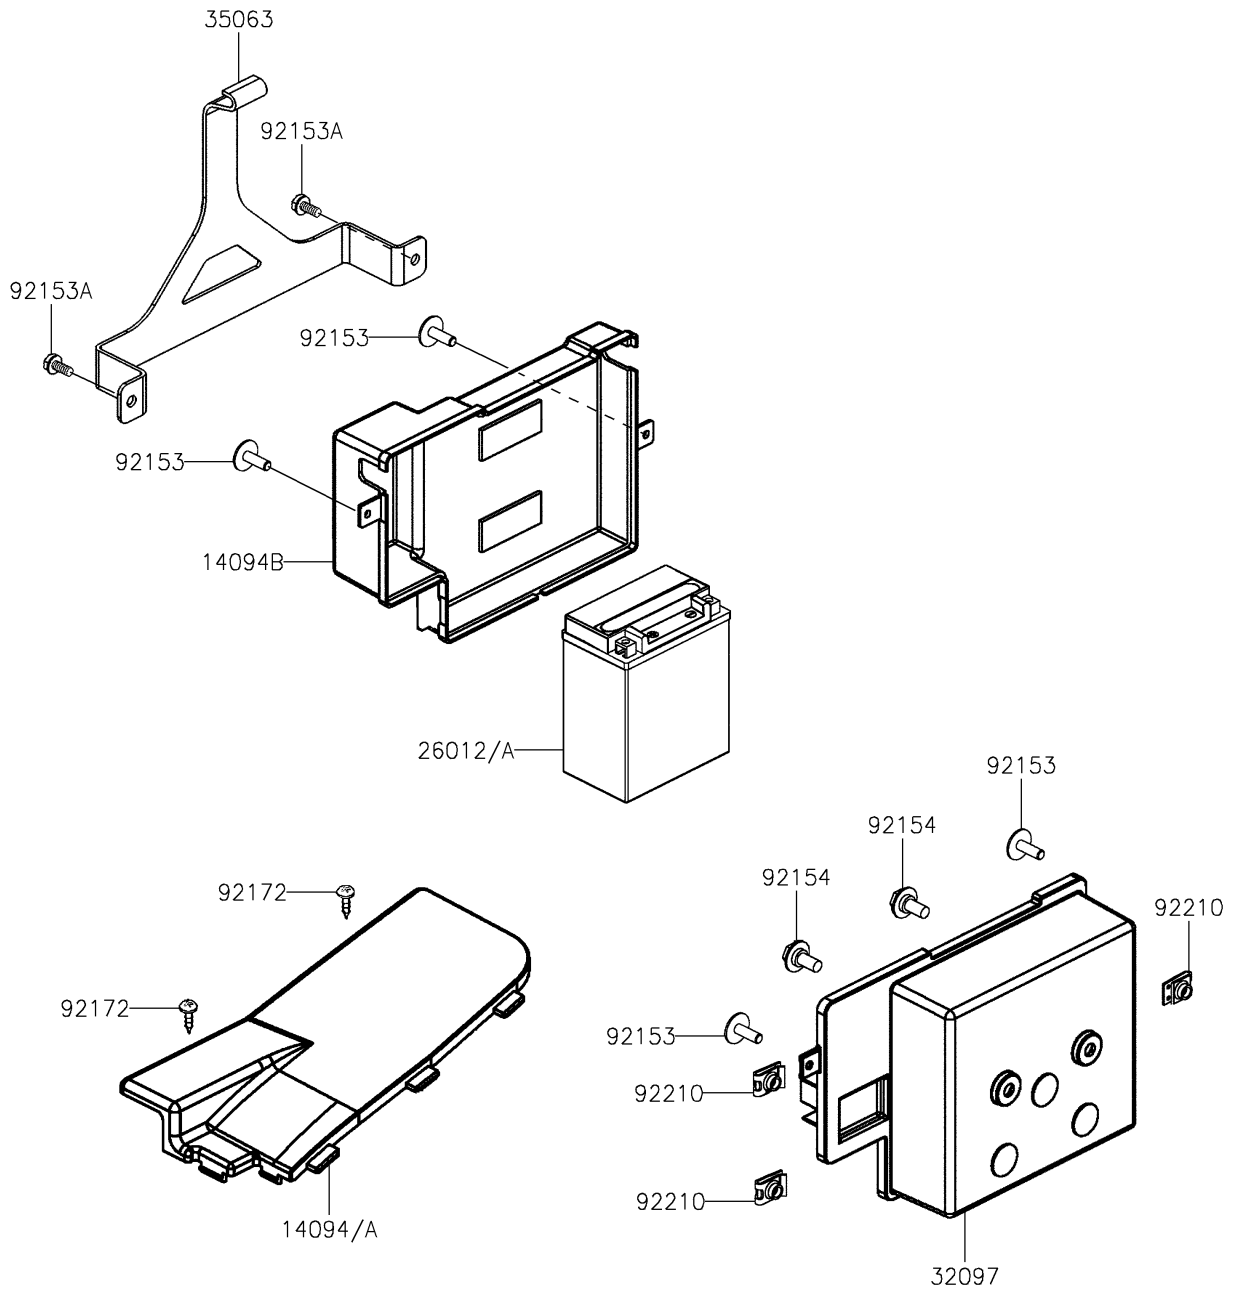

2025 Brute Force 450 PARTS DIAGRAM

Battery

F2761

2025 Brute Force 450 PARTS LIST

Battery

ITEM NAME	PART NUMBER	QUANTITY
COVER,BATTERY,UPP,B.WHITE (Ref # 14094)	14094-Y010-932	1
COVER,BATTERY,UPP,G.BLUE (Ref # 14094A)	14094-Y010-984	1
COVER,BATTERY,LWR,S.BLACK (Ref # 14094B)	14094-Y011-933	1
BATTERY,YTX20L-BS (Ref # 26012)	26012-Y007	1
BATTERY,YTX20L-BS (Ref # 26012A)	26012-Y008	1
CASE-BATTERY,S.BLACK (Ref # 32097)	32097-Y003-933	1
STAY,BATTERY (Ref # 35063)	35063-Y053	1
BOLT,5X16 (Ref # 92153)	92153-Y013	4
BOLT,FLANGE,6X12 (Ref # 92153A)	92153-Y023	2
BOLT,FLANGE,6MM (Ref # 92154)	92154-Y084	2
SCREW,TAPPING,4X14 (Ref # 92172)	92172-Y059	2
NUT,5MM (Ref # 92210)	92210-Y016	3