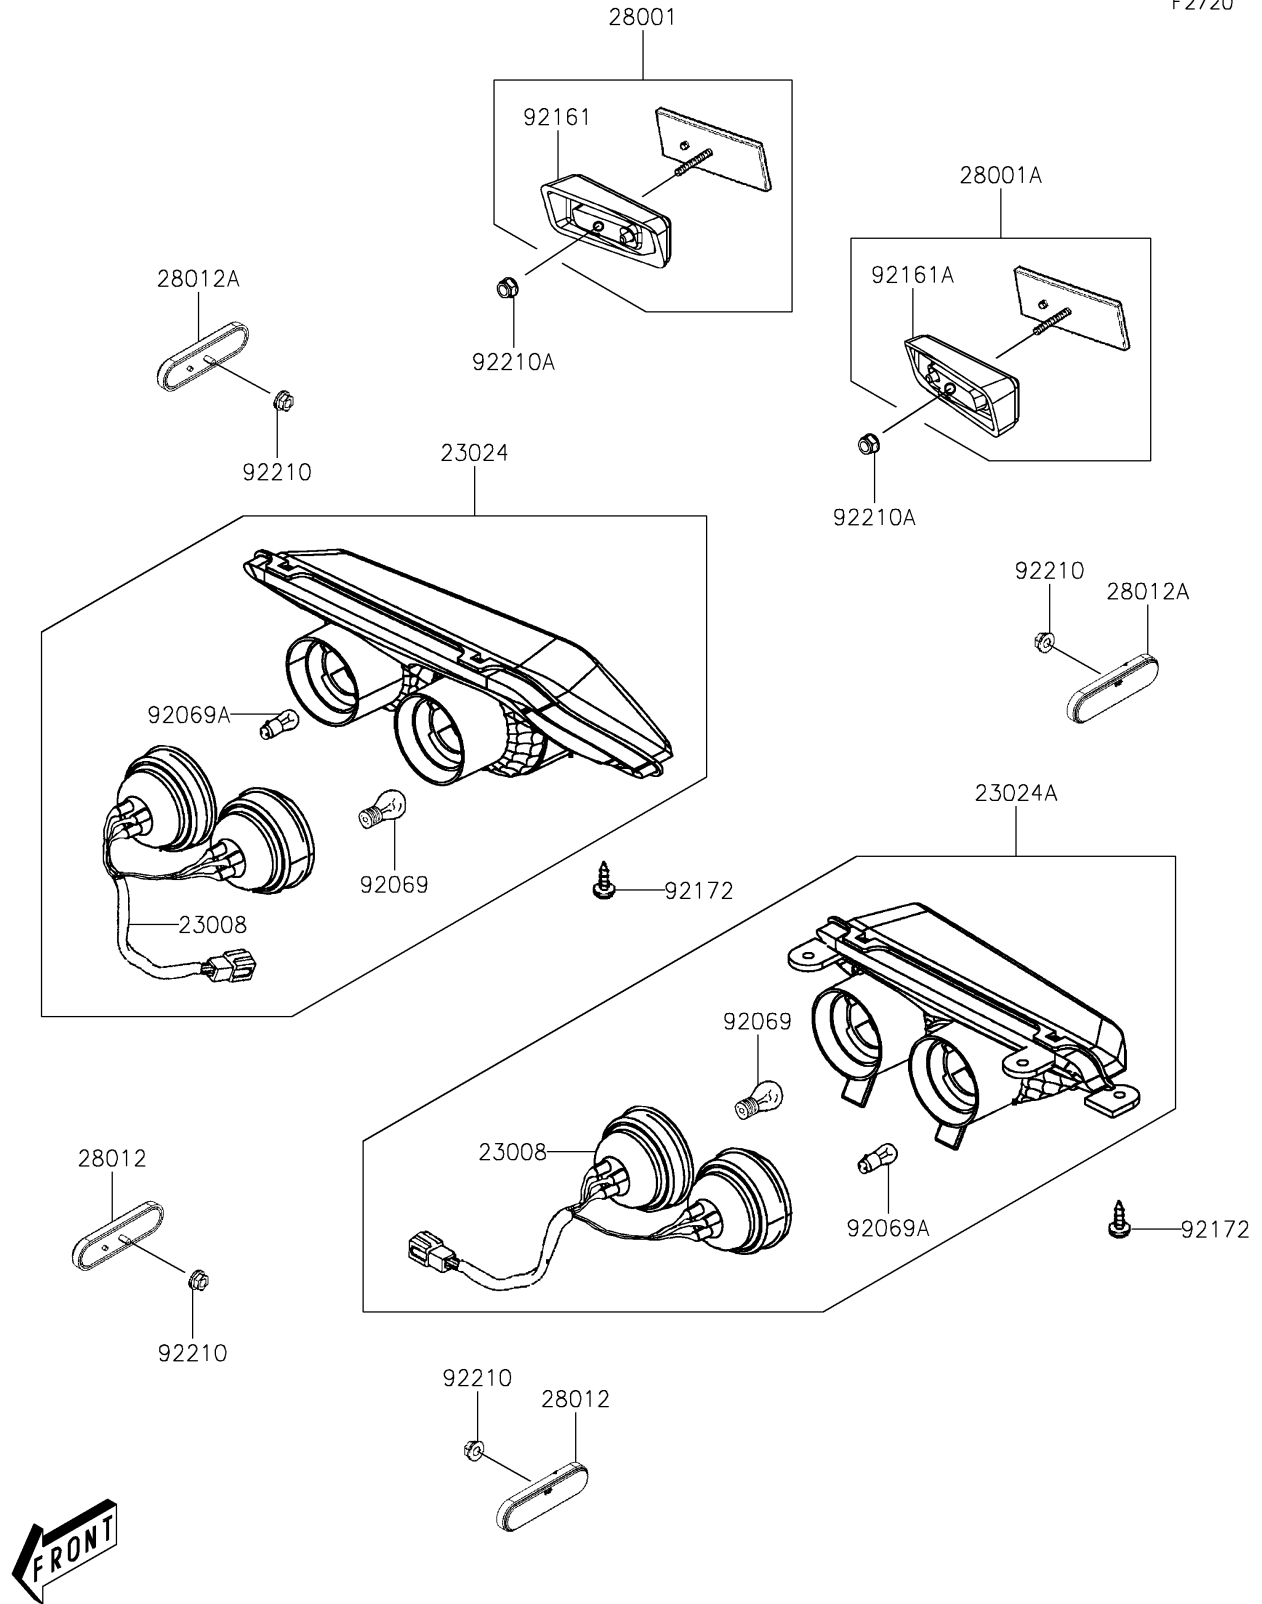

2025 Brute Force 450 PARTS DIAGRAM

Taillight(s)

F2720

2025 Brute Force 450 PARTS LIST

Taillight(s)

ITEM NAME	PART NUMBER	QUANTITY
SOCKET-ASSY,TAIL LAMP (Ref # 23008)	23008-Y020	2
LAMP-ASSY-TAIL,RH (Ref # 23024)	23024-Y004	1
LAMP-ASSY-TAIL,LH (Ref # 23024A)	23024-Y005	1
REFLECTOR-ASSY-REFLEX,RR,RH (Ref # 28001)	28001-Y001	1
REFLECTOR-ASSY-REFLEX,RR,LH (Ref # 28001A)	28001-Y002	1
REFLECTOR-REFLEX (Ref # 28012)	28012-Y005	2
REFLECTOR-REFLEX (Ref # 28012A)	28012-Y006	2
BULB (Ref # 92069)	92069-Y001	2
BULB,12V 5W (Ref # 92069A)	92069-Y004	2
DAMPER,REFLECTOR,RR,RH (Ref # 92161)	92161-Y060	1
DAMPER,REFLECTOR,RR,LH (Ref # 92161A)	92161-Y061	1
SCREW,TAPPING,5X12 (Ref # 92172)	92172-Y038	8
NUT,6MM (Ref # 92210)	92210-Y027	4
NUT,FLANGE,5MM (Ref # 92210A)	92210-Y053	2