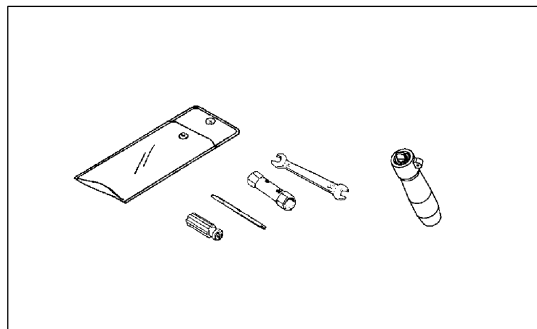

2025 Brute Force 450 PARTS DIAGRAM

Seat

F2510

2025 Brute Force 450 PARTS LIST

Seat

ITEM NAME	PART NUMBER	QUANTITY
HOOK,SEAT (Ref # 27012)	27012-Y009	1
SEAT-ASSY (Ref # 53066)	53066-Y013	1
TOOL-KIT (Ref # 56007)	56007-Y006	1
BAND,TOOL (Ref # 92072)	92072-Y002	1
SPRING,LATCH (Ref # 92145)	92145-Y089	1
DAMPER,SEAT (Ref # 92161)	92161-Y064	4