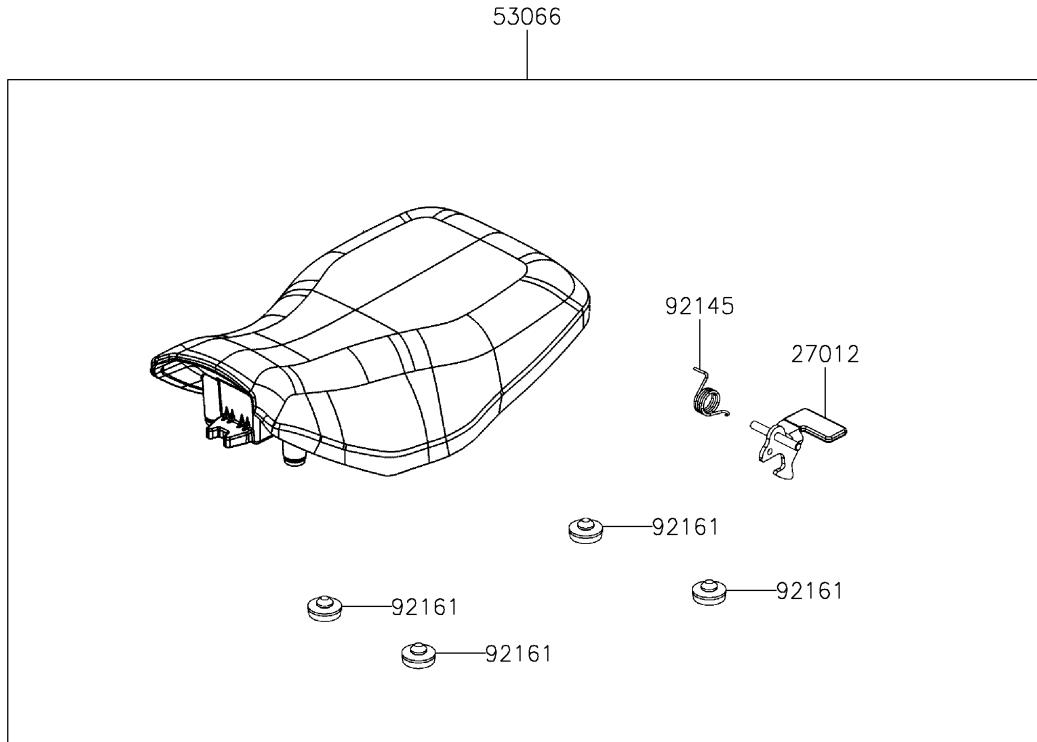

2025 Brute Force 450 PARTS DIAGRAM

Seat

F2510

2025 Brute Force 450 PARTS LIST

Seat

ITEM NAME	PART NUMBER	QUANTITY
HOOK,SEAT (Ref # 27012)	27012-Y009	1
SEAT-ASSY (Ref # 53066)	53066-Y013	1
TOOL-KIT (Ref # 56007)	56007-Y006	1
BAND,TOOL (Ref # 92072)	92072-Y002	1
SPRING,LATCH (Ref # 92145)	92145-Y089	1
DAMPER,SEAT (Ref # 92161)	92161-Y064	4