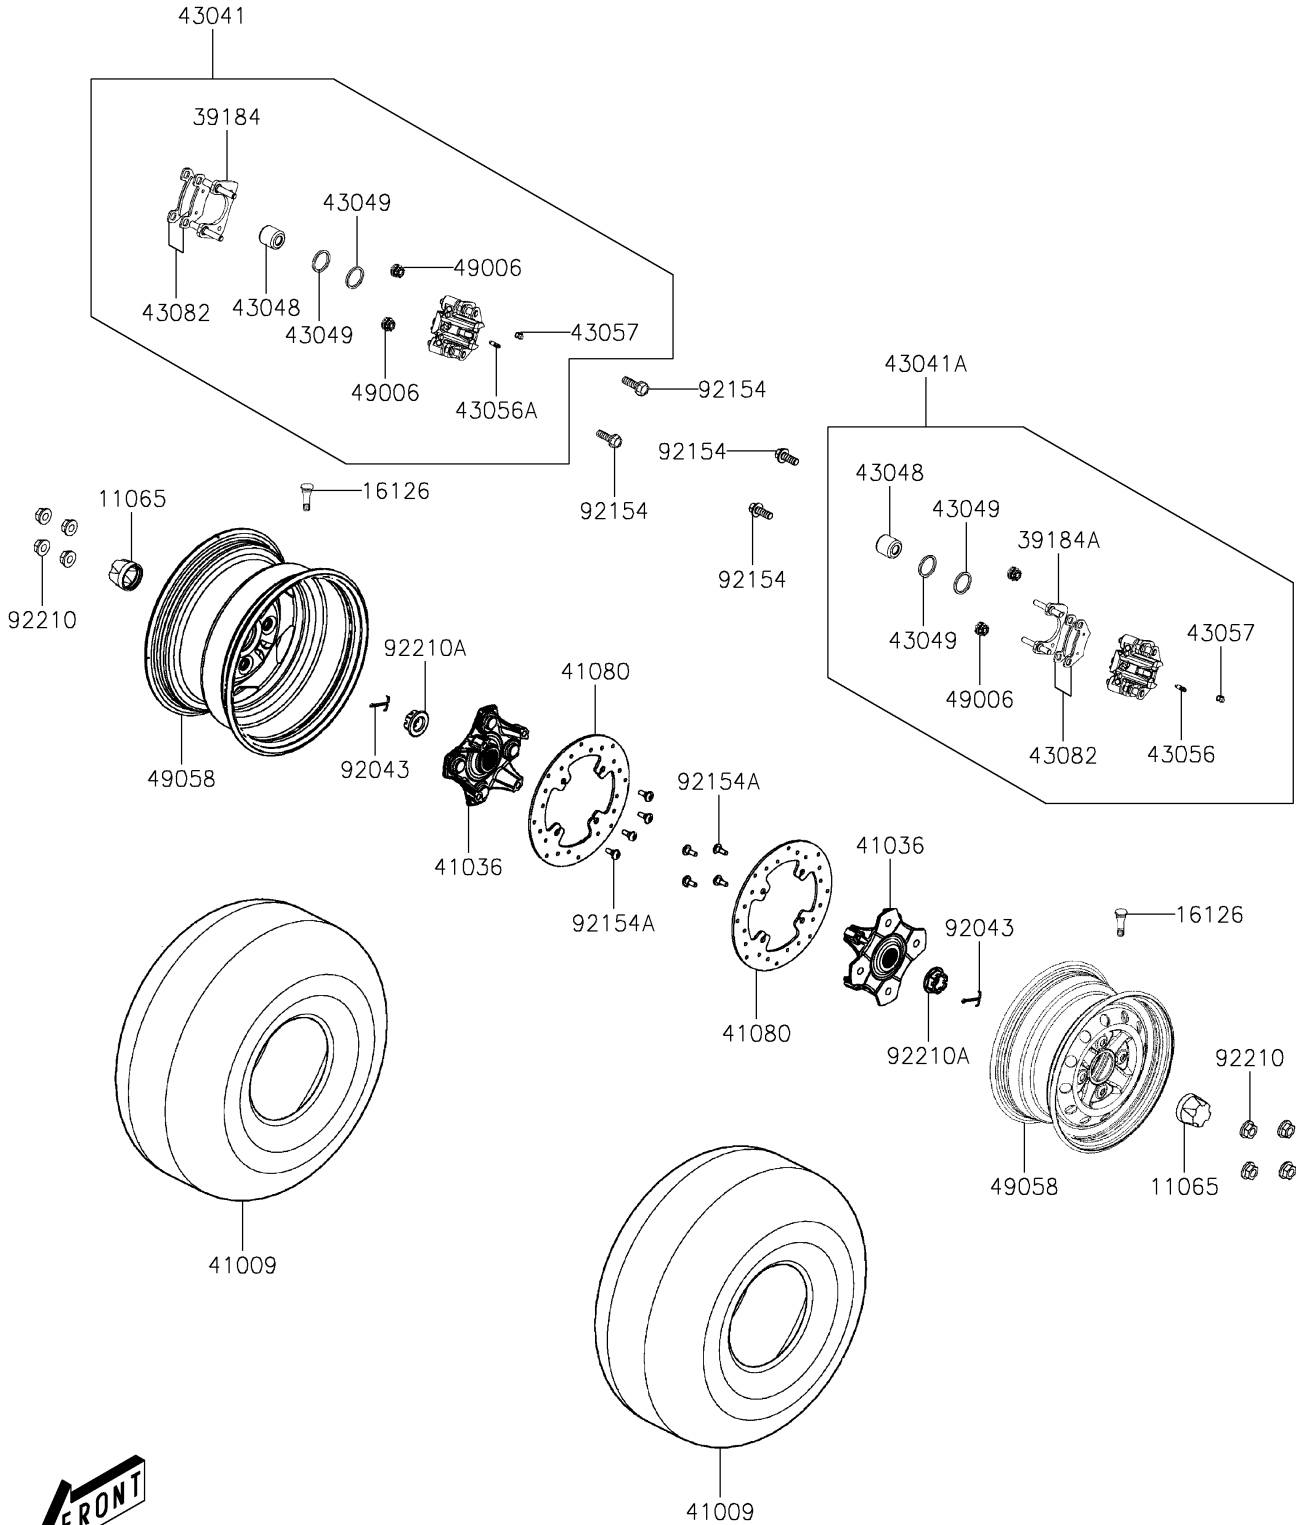

2025 Brute Force 450 PARTS DIAGRAM

Front Hub

F2230

2025 Brute Force 450 PARTS LIST

Front Hub

ITEM NAME	PART NUMBER	QUANTITY
CAP,WHEEL (Ref # 11065)	11065-Y051	2
VALVE,RIM (Ref # 16126)	16126-Y001	2
BRACKET-ASSY,CALIPER,FR,RH (Ref # 39184)	39184-Y003	1
BRACKET-ASSY,CALIPER,FR,LH (Ref # 39184A)	39184-Y004	1
TIRE,FR,AT24X8-12 (Ref # 41009)	41009-Y011	2
HUB-ASSY,FR (Ref # 41036)	41036-Y007	2
DISC,FR (Ref # 41080)	41080-Y010	2
CALIPER-ASSY,FR,RH,SILVER (Ref # 43041)	43041-Y016-934	1
CALIPER-ASSY,FR,LH,SILVER (Ref # 43041A)	43041-Y017-934	1
PISTON-CALIPER (Ref # 43048)	43048-Y006	2
PACKING (Ref # 43049)	43049-0557	4
BREATHER-BRAKE (Ref # 43056)	43056-0010	1
BREATHER-BRAKE (Ref # 43056A)	43056-Y005	1
CAP-BREATHER (Ref # 43057)	43057-Y001	2
PAD-ASSY-BRAKE,FR (Ref # 43082)	43082-Y014	2
BOOT,CALIPER (Ref # 49006)	49006-Y010	4
WHEEL,FR (Ref # 49058)	49058-Y007	2
PIN,COTTER,3X40 (Ref # 92043)	92043-Y055	2
BOLT,FLANGE,8X20 (Ref # 92154)	92154-Y053	4
BOLT,SHOULDER (Ref # 92154A)	92154-Y237	8
NUT,10MM (Ref # 92210)	92210-Y107	8
NUT,CASTLE,22MM (Ref # 92210A)	92210-Y112	2